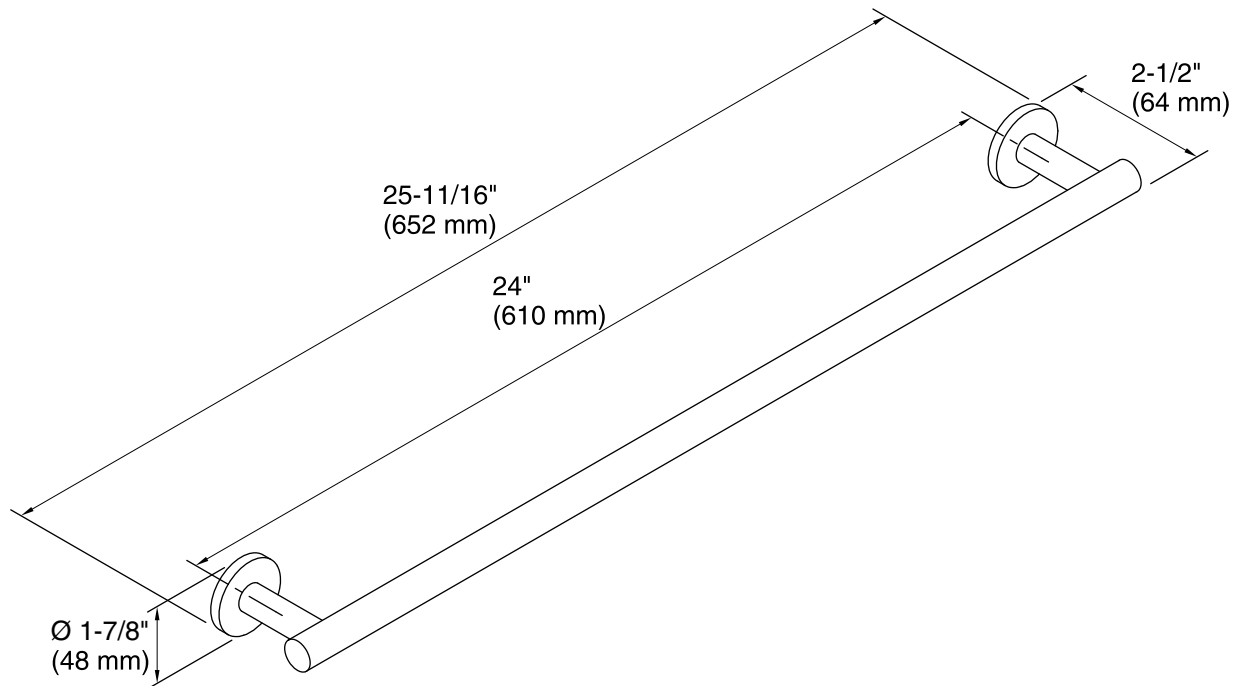

Color	Code	Description
	CP	Polished Chrome
	SN	Vibrant® Polished Nickel
	BN	Vibrant® Brushed Nickel

Technical Information

All product dimensions are nominal.

Notes

Install this product according to the installation guide.