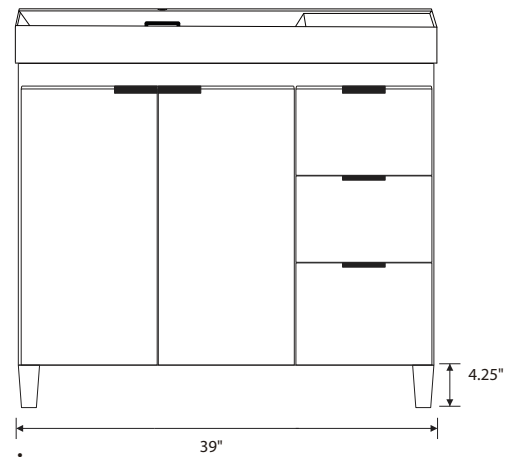

# BELLATERRA HOME

Model: G3918

Backsplash not included & sold separately

Top view

Front view

Back view

Side view

**NOTE: SINK STYLE, SHAPE, FAUCET HOLES, CUTOUT ON TOP, VANITY MAY VARY FROM THE PICTURE ABOVE. INSTRUCTIONAL PURPOSE ONLY.**