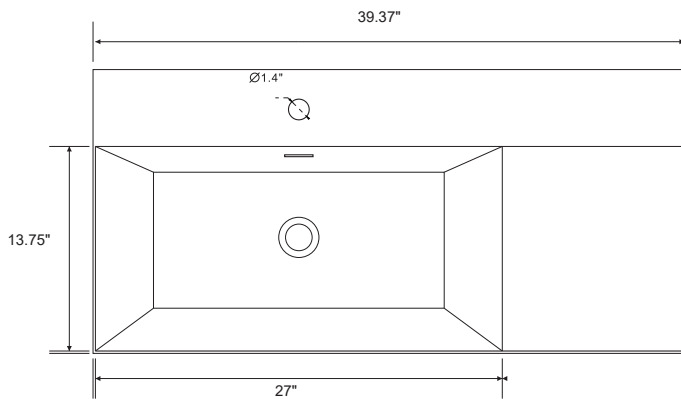

# BELLATERRA HOME

Model: G3918

Backsplash not included & sold separately

Top view

Front view

Back view

Side view

**NOTE: SINK STYLE, SHAPE, FAUCET HOLES, CUTOUT ON TOP, VANITY MAY VARY FROM THE PICTURE ABOVE. INSTRUCTIONAL PURPOSE ONLY.**