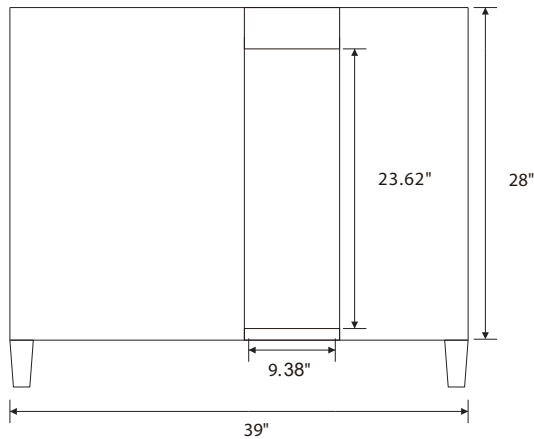

# BELLATERRA HOME

Model: G3918

Backsplash not included & sold separately

Top view

Front view

Back view

Side view

**NOTE: SINK STYLE, SHAPE, FAUCET HOLES, CUTOUT ON TOP, VANITY MAY VARY FROM THE PICTURE ABOVE. INSTRUCTIONAL PURPOSE ONLY.**