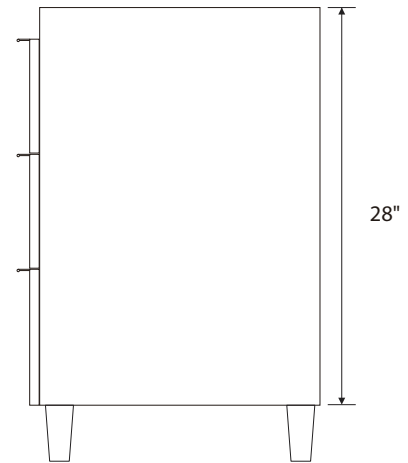

# BELLATERRA HOME

Model: G3918

Backsplash not included & sold separately

Top view

Front view

Back view

Side view

**NOTE: SINK STYLE, SHAPE, FAUCET HOLES, CUTOUT ON TOP, VANITY MAY VARY FROM THE PICTURE ABOVE. INSTRUCTIONAL PURPOSE ONLY.**