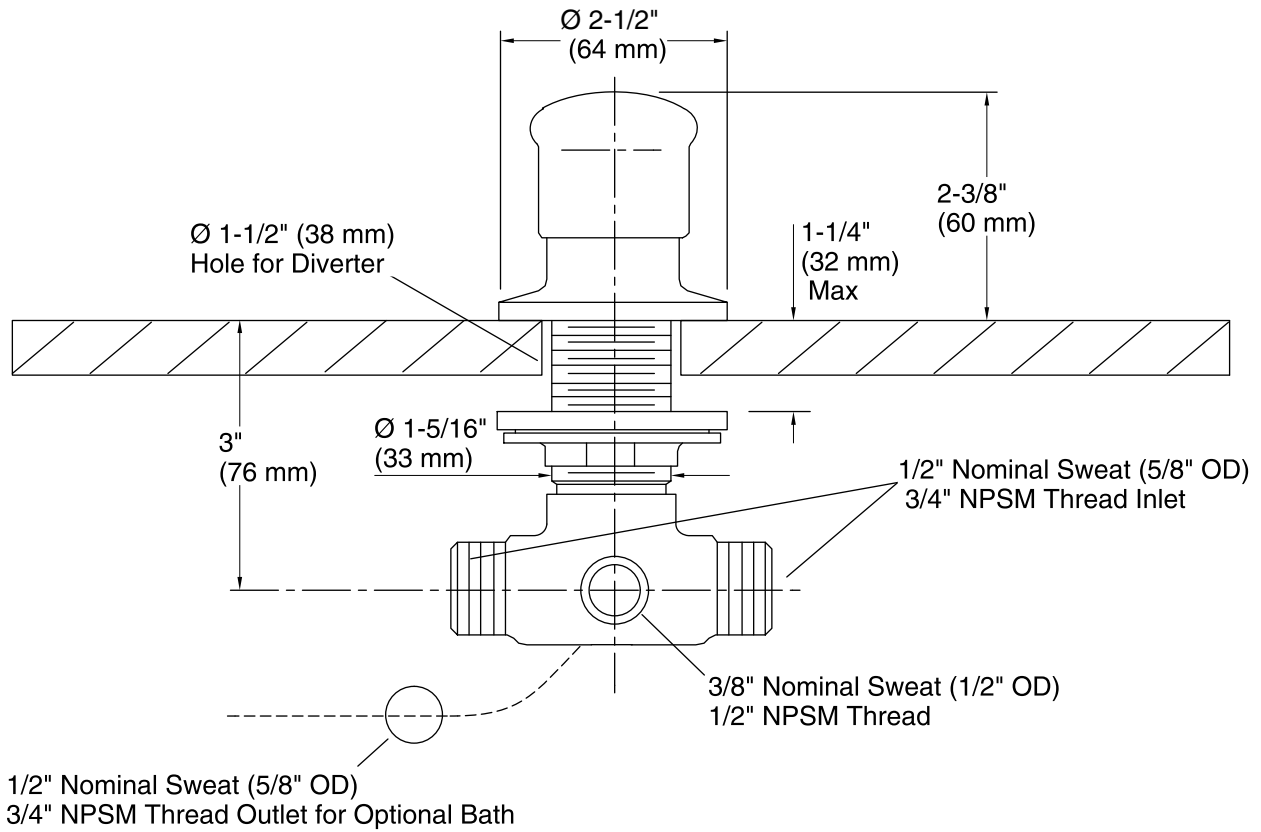

Features

- Two-way brass diverter valve.
- Diverter valve has backflow protection.

Installation

- Bath- or deck-mount.

Codes/Standards

ASME A112.18.1/CSA B125.1

KOHLER® Faucet Lifetime Limited Warranty

See website for detailed warranty information.

Technical Information

All product dimensions are nominal.

Notes

Install this product according to the installation guide.

Diverter valve has backflow protection.