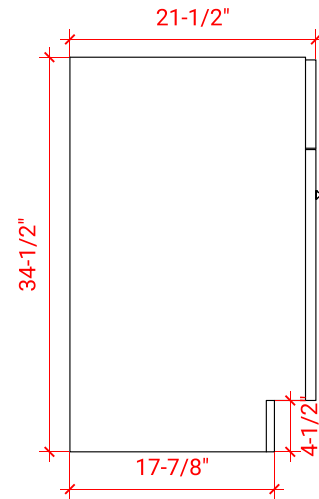

HAMLET 60" SINGLE SINK BASE CABINET

ARIEL

F060S

BASE CABINET DIMENSIONS

60" W x 21.5" D x 34.5" H

FEATURES

- Solid wood frame & plywood panels
- Dovetail drawers and joints
- Soft closing doors & drawers

HARDWARE FINISHES

Brushed Nickel Satin Brass Matte Black Polished Chrome

AVAILABLE COLORS

White Grey Midnight Blue Black

FRONT VIEW

SIDE VIEW

PLAN VIEW

OVERALL DIMENSIONS

61" W x 22" D x 1.5" H

- Countertop
- Matching Backsplash
- Oval Sink

COUNTERTOP PLAN VIEW

EDGE SIDE VIEW

THREE DIMENSIONAL COUNTERTOP VIEW