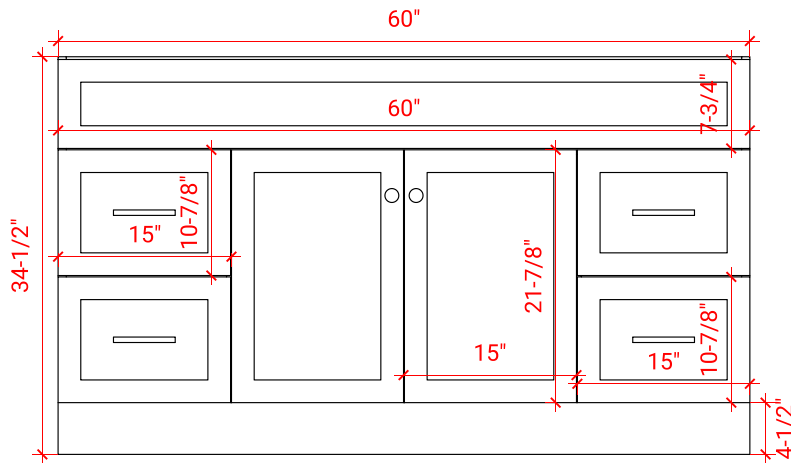

HAMLET 60" SINGLE SINK BASE CABINET

ARIEL

F060S

BASE CABINET DIMENSIONS

60" W x 21.5" D x 34.5" H

FEATURES

- Solid wood frame & plywood panels
- Dovetail drawers and joints
- Soft closing doors & drawers

HARDWARE FINISHES

Brushed Nickel Satin Brass Matte Black Polished Chrome

AVAILABLE COLORS

White Grey Midnight Blue Black

FRONT VIEW

SIDE VIEW

PLAN VIEW

OVERALL DIMENSIONS

61" W x 22" D x 1.5" H

- Countertop
- Matching Backsplash
- Oval Sink

COUNTERTOP PLAN VIEW

EDGE SIDE VIEW

THREE DIMENSIONAL COUNTERTOP VIEW