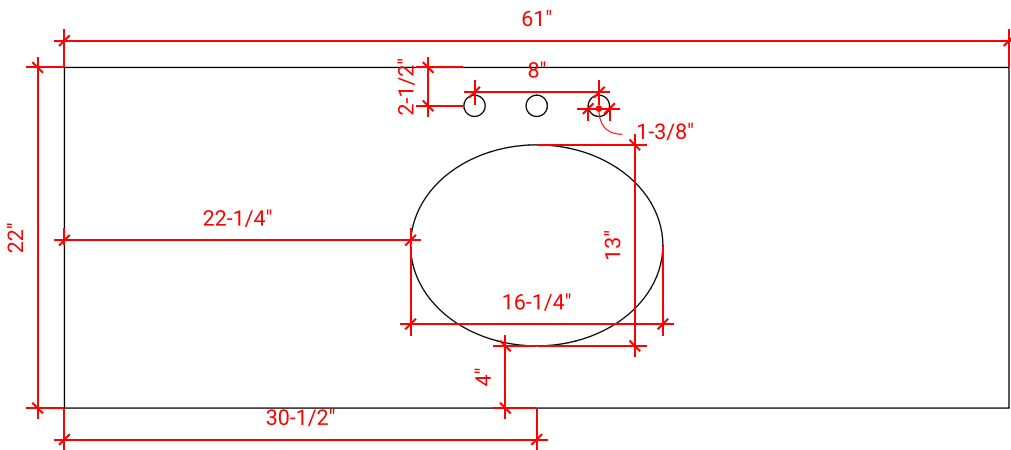

HAMLET 60" SINGLE SINK BASE CABINET

ARIEL

F060S

BASE CABINET DIMENSIONS

60" W x 21.5" D x 34.5" H

FEATURES

- Solid wood frame & plywood panels
- Dovetail drawers and joints
- Soft closing doors & drawers

HARDWARE FINISHES

Brushed Nickel Satin Brass Matte Black Polished Chrome

AVAILABLE COLORS

White Grey Midnight Blue Black

FRONT VIEW

SIDE VIEW

PLAN VIEW

OVERALL DIMENSIONS

61" W x 22" D x 1.5" H

COUNTERTOP OPTIONS

Carrara Marble
CW-061S-OVL-CT

White Quartz
WQ-061S-OVL-CT

FEATURES

- Solid countertop with mitered edges & seams
- Undermount white oval sink
- Pre-drilled for 8" widespread faucet

INCLUDED

- Countertop
- Matching Backsplash
- Oval Sink

COUNTERTOP PLAN VIEW

EDGE SIDE VIEW

THREE DIMENSIONAL COUNTERTOP VIEW