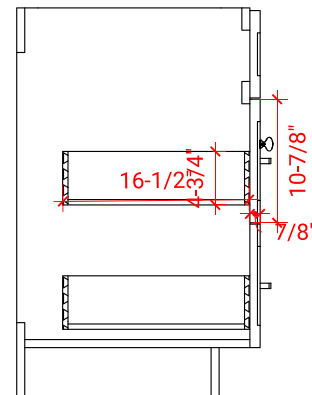

HAMLET 60" SINGLE SINK BASE CABINET

ARIEL

F060S

BASE CABINET DIMENSIONS

60" W x 21.5" D x 34.5" H

FEATURES

- Solid wood frame & plywood panels
- Dovetail drawers and joints
- Soft closing doors & drawers

HARDWARE FINISHES

Brushed Nickel Satin Brass Matte Black Polished Chrome

AVAILABLE COLORS

White Grey Midnight Blue Black

FRONT VIEW

SIDE VIEW

PLAN VIEW

OVERALL DIMENSIONS

61" W x 22" D x 1.5" H

- Countertop
- Matching Backsplash
- Oval Sink

COUNTERTOP PLAN VIEW

EDGE SIDE VIEW

THREE DIMENSIONAL COUNTERTOP VIEW