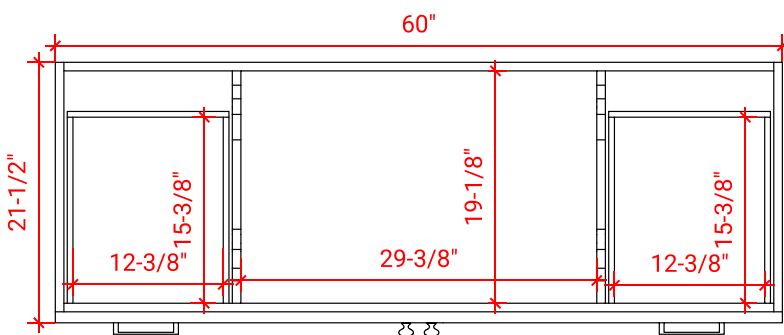

HAMLET 60" SINGLE SINK BASE CABINET

ARIEL

F060S

BASE CABINET DIMENSIONS

60" W x 21.5" D x 34.5" H

FEATURES

- Solid wood frame & plywood panels
- Dovetail drawers and joints
- Soft closing doors & drawers

HARDWARE FINISHES

Brushed Nickel Satin Brass Matte Black Polished Chrome

AVAILABLE COLORS

White Grey Midnight Blue Black

FRONT VIEW

SIDE VIEW

PLAN VIEW

OVERALL DIMENSIONS

61" W x 22" D x 1.5" H

- Countertop
- Matching Backsplash
- Oval Sink

COUNTERTOP PLAN VIEW

EDGE SIDE VIEW

THREE DIMENSIONAL COUNTERTOP VIEW