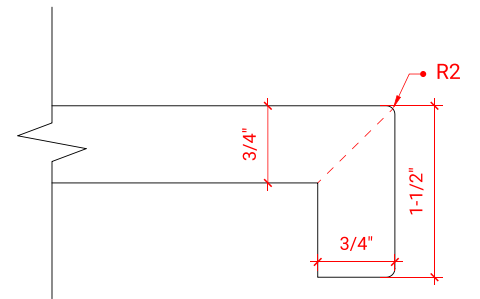

HAMLET 60" SINGLE SINK BASE CABINET

ARIEL

F060S

BASE CABINET DIMENSIONS

60" W x 21.5" D x 34.5" H

FEATURES

- Solid wood frame & plywood panels
- Dovetail drawers and joints
- Soft closing doors & drawers

HARDWARE FINISHES

Brushed Nickel Satin Brass Matte Black Polished Chrome

AVAILABLE COLORS

White Grey Midnight Blue Black

FRONT VIEW

SIDE VIEW

PLAN VIEW

OVERALL DIMENSIONS

61" W x 22" D x 1.5" H

COUNTERTOP OPTIONS

Carrara Marble
CW-061S-OVL-CT

White Quartz
WQ-061S-OVL-CT

FEATURES

- Solid countertop with mitered edges & seams
- Undermount white oval sink
- Pre-drilled for 8" widespread faucet

INCLUDED

- Countertop
- Matching Backsplash
- Oval Sink

COUNTERTOP PLAN VIEW

EDGE SIDE VIEW

THREE DIMENSIONAL COUNTERTOP VIEW