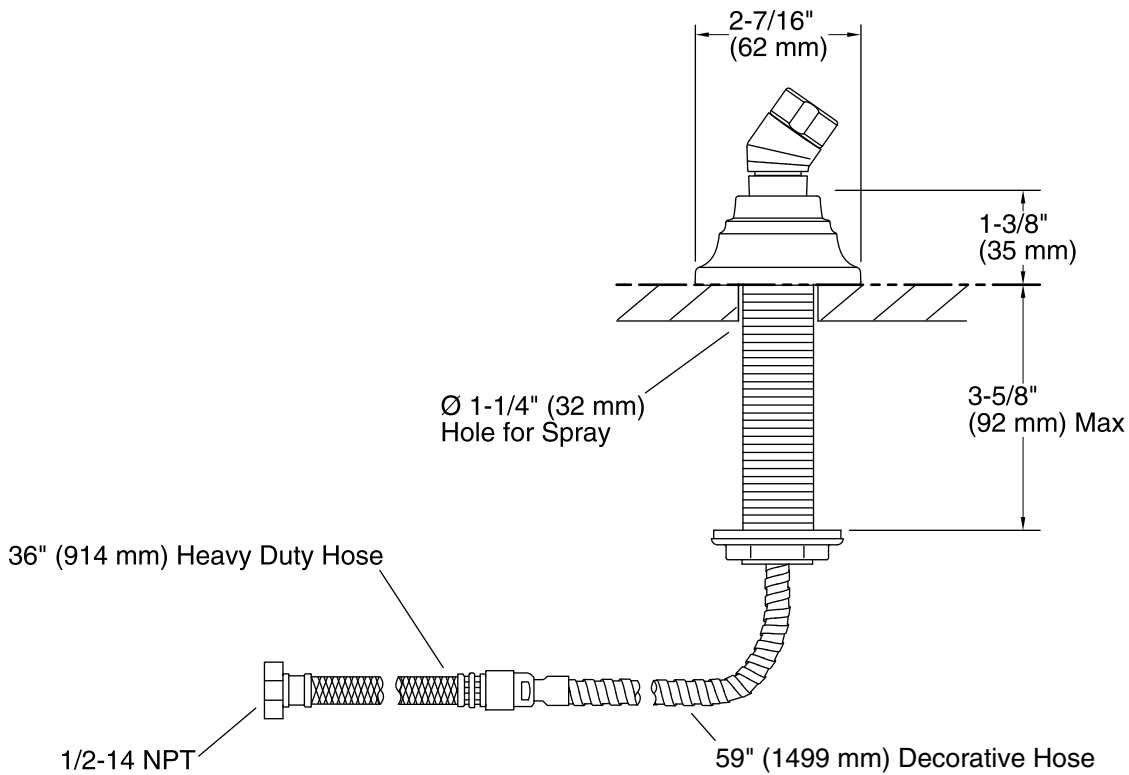

Material

- Solid brass construction.
- KOHLER finishes resist corrosion and tarnishing.
- Bath- or deck-mount installation.
- Includes handshower hose.
- Handshower sold separately.
- Coordinates with Bancroft faucets and accessories.
- Includes Polished Chrome handshower hose.
- For use with a handshower (sold separately).
- Coordinates with Bancroft faucets and accessories.
- Brass construction.
- KOHLER finishes resist corrosion and tarnishing.
- Deck- or bath-mount.

Optional Products/Accessories

79583 Roughing-in Kit for Deck-Mount Handshowers

Codes/Standards

None Applicable

KOHLER® Faucet Lifetime Limited Warranty

See website for detailed warranty information.

Available Colors/Finishes

Technical Information

All product dimensions are nominal.

Notes

Install this product according to the installation guide.