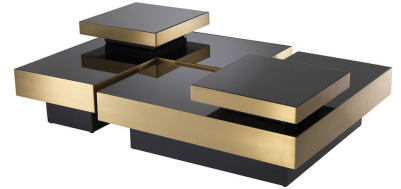

E I C H H O L T Z

EST. 1992

SPECIFICATION SHEET

Item no.	113961
Item description	Coffee Table Nio brushed brass finish set of 4 Brushed brass finish black glass black base
Suitable for	Indoor use/dry locations only
Net weight (kg)	86
Net weight (lbs)	189.54

DIMENSIONS

Custom dimensions (cm)	40/80 x 80 x H. 23 cm tray 40 x 40 x H. 10 cm
Custom dimensions (inch)	15.75"/31.5" x 31.5" x 9.06" H tray 15.75" x 15.75" x 3.94" H
Glass thickness (mm)	12
Glass thickness (inch)	0.47

MATERIALS

113961A	Coffee Table Nio brushed brass finish - Table Stainless steel Iron
Stainless steel grade	SAE 201
113961B	Coffee Table Nio brushed brass finish - Table Glass Glass
113961C	Coffee Table Nio brushed brass finish - Tray S/2 Stainless steel Iron
Stainless steel grade	SAE 201
113961D	Coffee Table Nio brushed brass finish - Tray Glass S/2 Glass
Glass type	Tempered glass