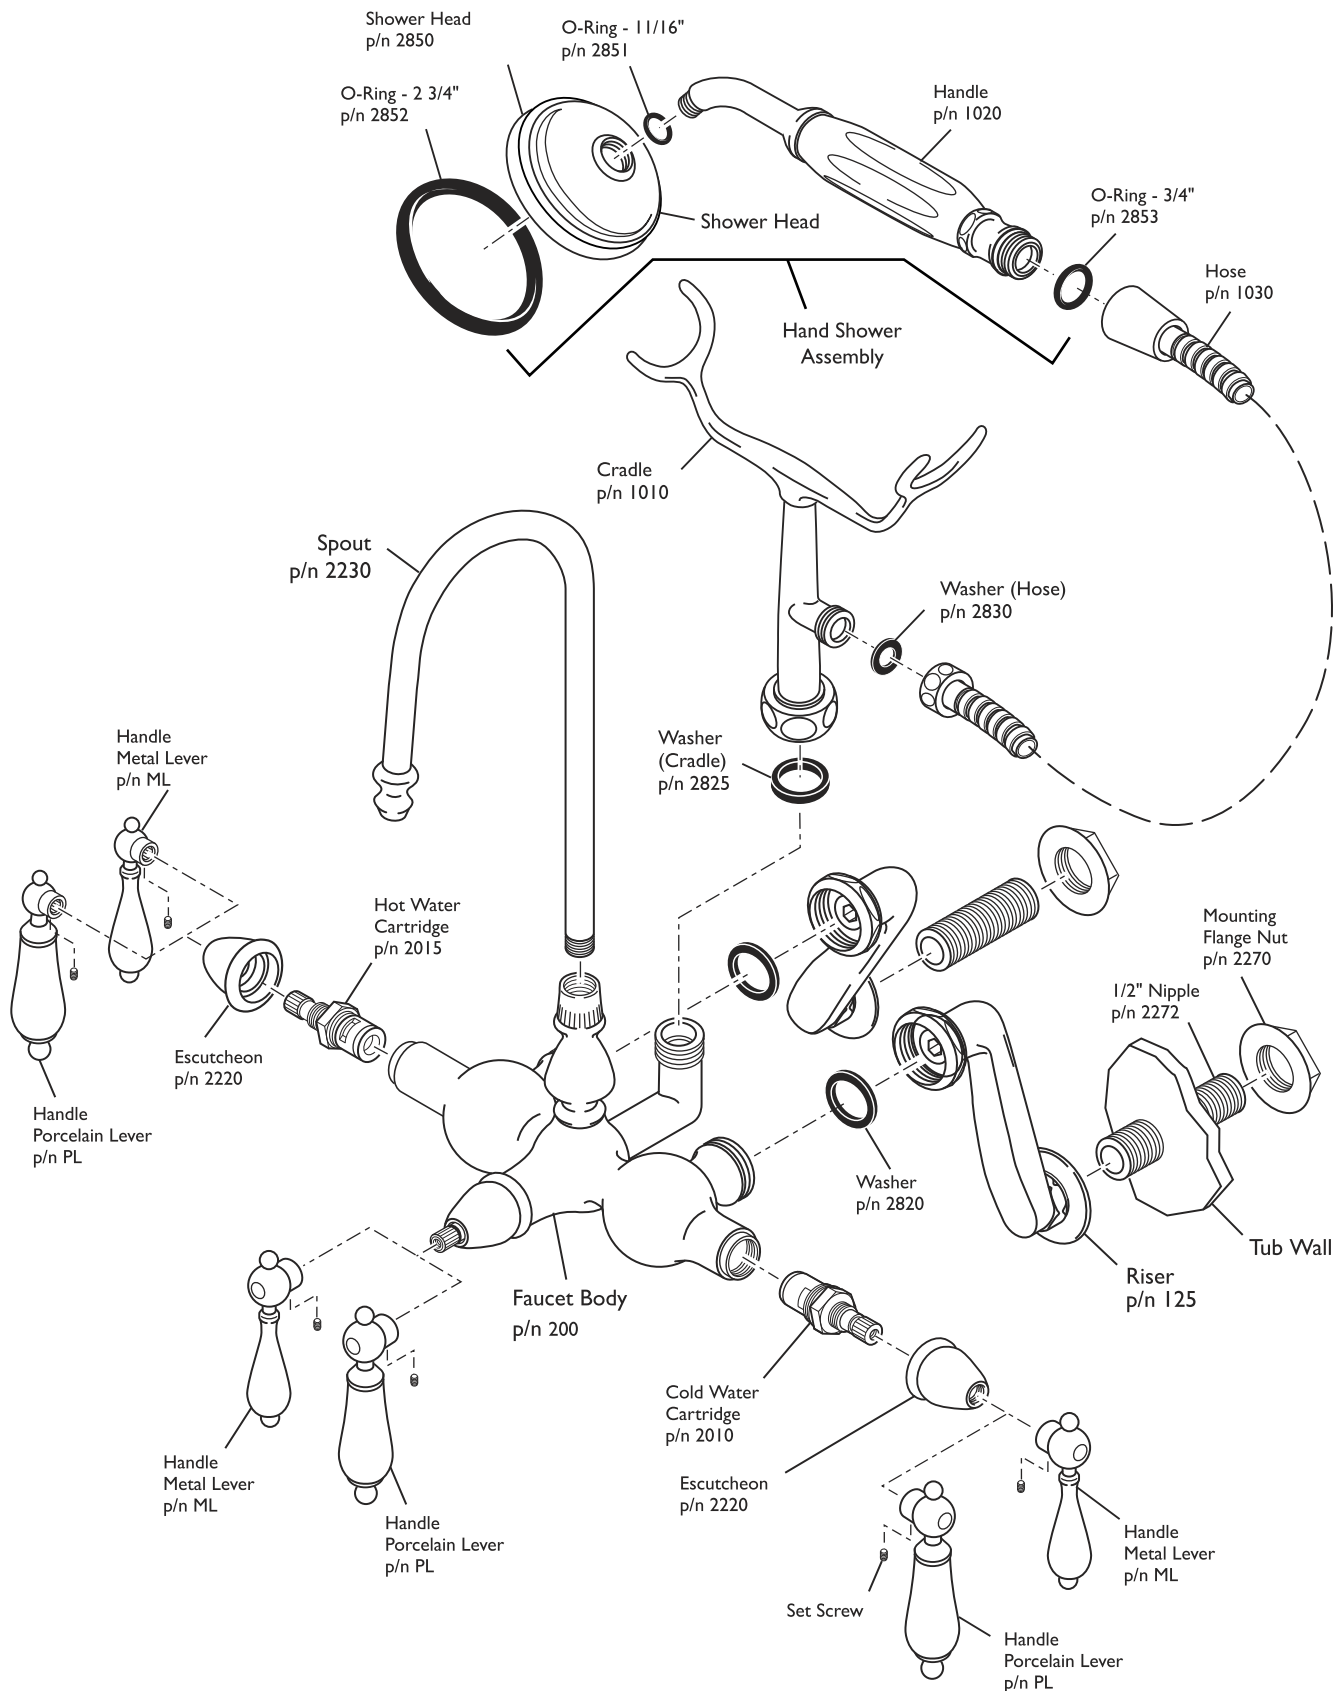

F6-0011 Tub Faucet

ASSEMBLY DIAGRAM

F6-0011 Faucet

SPECIFICATION SHEET