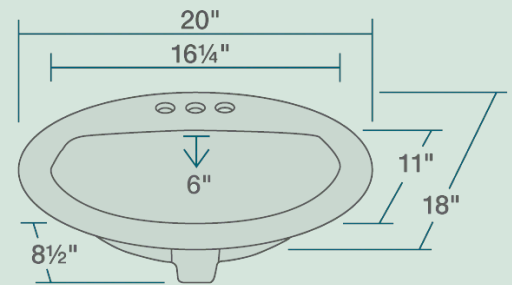

O2018-BISQUE Overmount Bathroom Sink

20" x 18" x 8 1/2"
 Topmount Installation
 21" Minimum Cabinet Size
 True Vitreous China
 Multiple Colors Available
 Cardboard Cutout Template Included
 cUPC Certified (Uniform Plumbing Code)
 Limited Lifetime Warranty

Accessories

*Accessories not included

Available Colors

Features

Drop-In Installation 	21" Minimum Cabinet Size 	True Vitreous China 	Multiple Colors Available 	Cutout Template 	cUPC Certified
Limited Lifetime Warranty 	One Bowl 				