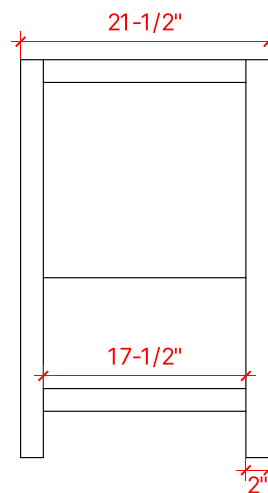

BAYHILL 60" SINGLE SINK BASE CABINET

ARIEL

R060S

BASE CABINET DIMENSIONS

60" W x 21.5" D x 34.5" H

FEATURES

- Solid wood frame & plywood panels
- Dovetail drawers and joints
- Soft closing doors & drawers

HARDWARE FINISHES

Brushed Nickel Satin Brass Matte Black Polished Chrome

AVAILABLE COLORS

White Grey Midnight Blue

FRONT VIEW

SIDE VIEW

PLAN VIEW

61" SINGLE RECTANGLE SINK COUNTERTOP WITH 1.5 IN. THICKNESS

ARIEL

OVERALL DIMENSIONS

61" W x 22" D x 1.5" H

COUNTERTOP OPTIONS

Carrara Marble
CW-061S-REC-CT

White Quartz
WQ-061S-REC-CT

FEATURES

- Solid countertop with mitered edges & seams
- Undermount white rectangular sink
- Pre-drilled for 8" widespread faucet

INCLUDED

- Countertop
- Matching Backsplash
- Rectangle Sink

COUNTERTOP PLAN VIEW

EDGE SIDE VIEW

THREE DIMENSIONAL COUNTERTOP VIEW