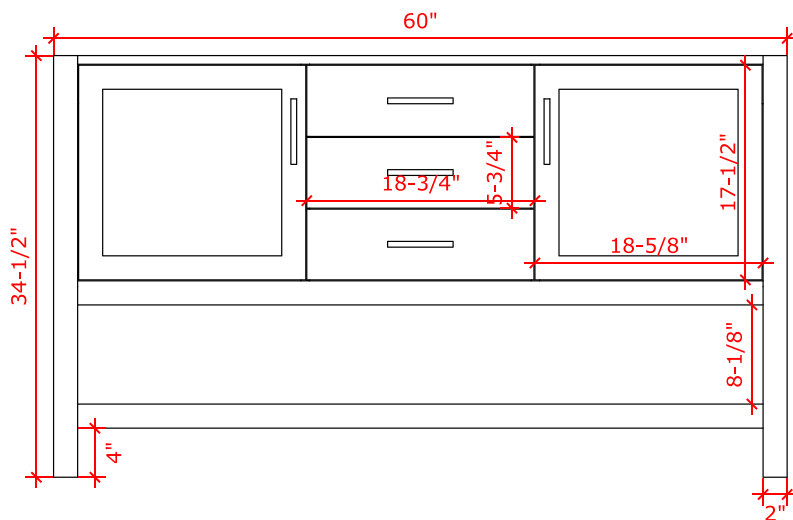

BAYHILL 60" SINGLE SINK BASE CABINET

ARIEL

R060S

BASE CABINET DIMENSIONS

60" W x 21.5" D x 34.5" H

FEATURES

- Solid wood frame & plywood panels
- Dovetail drawers and joints
- Soft closing doors & drawers

HARDWARE FINISHES

Brushed Nickel Satin Brass Matte Black Polished Chrome

AVAILABLE COLORS

White Grey Midnight Blue

FRONT VIEW

SIDE VIEW

PLAN VIEW

61" SINGLE RECTANGLE SINK COUNTERTOP WITH 1.5 IN. THICKNESS

ARIEL

OVERALL DIMENSIONS

61" W x 22" D x 1.5" H

COUNTERTOP OPTIONS

Carrara Marble
CW-061S-REC-CT

White Quartz
WQ-061S-REC-CT

FEATURES

- Solid countertop with mitered edges & seams
- Undermount white rectangular sink
- Pre-drilled for 8" widespread faucet

INCLUDED

- Countertop
- Matching Backsplash
- Rectangle Sink

COUNTERTOP PLAN VIEW

EDGE SIDE VIEW

THREE DIMENSIONAL COUNTERTOP VIEW