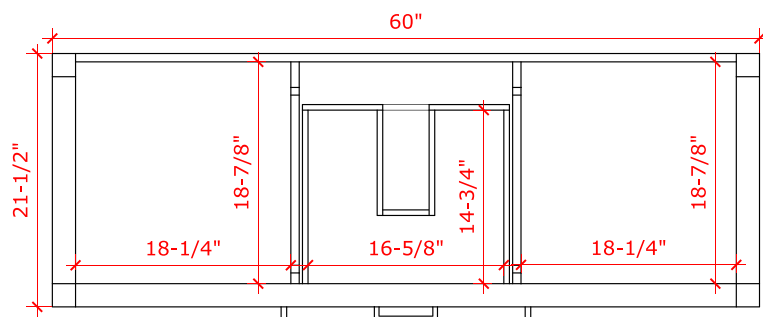

BAYHILL 60" SINGLE SINK BASE CABINET

ARIEL

R060S

BASE CABINET DIMENSIONS

60" W x 21.5" D x 34.5" H

FEATURES

- Solid wood frame & plywood panels
- Dovetail drawers and joints
- Soft closing doors & drawers

HARDWARE FINISHES

Brushed Nickel Satin Brass Matte Black Polished Chrome

AVAILABLE COLORS

White Grey Midnight Blue

FRONT VIEW

SIDE VIEW

PLAN VIEW

61" SINGLE RECTANGLE SINK COUNTERTOP WITH 1.5 IN. THICKNESS

ARIEL

OVERALL DIMENSIONS

61" W x 22" D x 1.5" H

COUNTERTOP OPTIONS

Carrara Marble
CW-061S-REC-CT

White Quartz
WQ-061S-REC-CT

FEATURES

- Solid countertop with mitered edges & seams
- Undermount white rectangular sink
- Pre-drilled for 8" widespread faucet

INCLUDED

- Countertop
- Matching Backsplash
- Rectangle Sink

COUNTERTOP PLAN VIEW

EDGE SIDE VIEW

THREE DIMENSIONAL COUNTERTOP VIEW