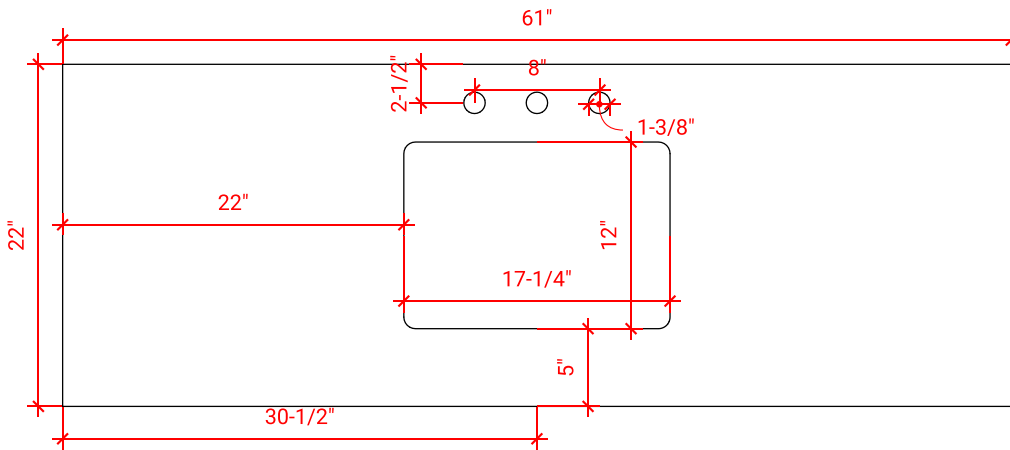

BAYHILL 60" SINGLE SINK BASE CABINET

ARIEL

R060S

BASE CABINET DIMENSIONS

60" W x 21.5" D x 34.5" H

FEATURES

- Solid wood frame & plywood panels
- Dovetail drawers and joints
- Soft closing doors & drawers

HARDWARE FINISHES

OVERALL DIMENSIONS

61" W x 22" D x 1.5" H

COUNTERTOP OPTIONS

Carrara Marble
CW-061S-REC-CT

White Quartz
WQ-061S-REC-CT

FEATURES

- Solid countertop with mitered edges & seams
- Undermount white rectangular sink
- Pre-drilled for 8" widespread faucet

INCLUDED

- Countertop
- Matching Backsplash
- Rectangle Sink

COUNTERTOP PLAN VIEW

EDGE SIDE VIEW

THREE DIMENSIONAL COUNTERTOP VIEW