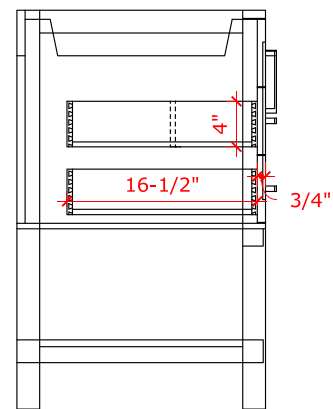

BAYHILL 60" SINGLE SINK BASE CABINET

ARIEL

R060S

BASE CABINET DIMENSIONS

60" W x 21.5" D x 34.5" H

FEATURES

- Solid wood frame & plywood panels
- Dovetail drawers and joints
- Soft closing doors & drawers

HARDWARE FINISHES

Brushed Nickel Satin Brass Matte Black Polished Chrome

AVAILABLE COLORS

White Grey Midnight Blue

FRONT VIEW

SIDE VIEW

PLAN VIEW

61" SINGLE RECTANGLE SINK COUNTERTOP WITH 1.5 IN. THICKNESS

ARIEL

OVERALL DIMENSIONS

61" W x 22" D x 1.5" H

COUNTERTOP OPTIONS

Carrara Marble
CW-061S-REC-CT

White Quartz
WQ-061S-REC-CT

FEATURES

- Solid countertop with mitered edges & seams
- Undermount white rectangular sink
- Pre-drilled for 8" widespread faucet

INCLUDED

- Countertop
- Matching Backsplash
- Rectangle Sink

COUNTERTOP PLAN VIEW

EDGE SIDE VIEW

THREE DIMENSIONAL COUNTERTOP VIEW