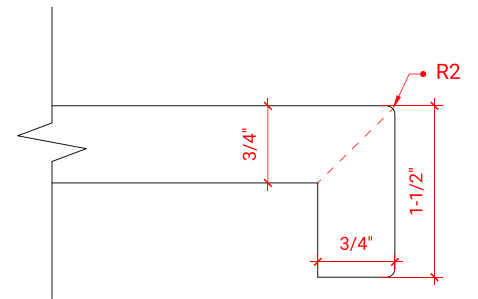

BAYHILL 60" SINGLE SINK BASE CABINET

ARIEL

R060S

BASE CABINET DIMENSIONS

60" W x 21.5" D x 34.5" H

FEATURES

- Solid wood frame & plywood panels
- Dovetail drawers and joints
- Soft closing doors & drawers

HARDWARE FINISHES

OVERALL DIMENSIONS

61" W x 22" D x 1.5" H

COUNTERTOP OPTIONS

Carrara Marble
CW-061S-REC-CT

White Quartz
WQ-061S-REC-CT

FEATURES

- Solid countertop with mitered edges & seams
- Undermount white rectangular sink
- Pre-drilled for 8" widespread faucet

INCLUDED

- Countertop
- Matching Backsplash
- Rectangle Sink

COUNTERTOP PLAN VIEW

EDGE SIDE VIEW

THREE DIMENSIONAL COUNTERTOP VIEW