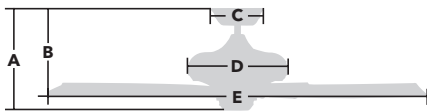

50" Pro Series II CF711

- A. Total Fan Height: **14.8/18.5"**
- B. Bottom of Blade to Ceiling: **8.3/11"**
- C. Width of Canopy: **5.2"**
- D. Width of Housing: **11.5"**
- E. Total Fan Diameter: **50"**

FAN SPECIFICATIONS

Diameter	50"
Motor Lead Lengths	42"
Motor Size (mm)	153 x 15
Product Weight	19.8 LBS
Blade Pitch	12°
Downrod Length	4.5"/Dualmount INCL.
Accepts 2.5" Downrod	N

SHIPPING SPECIFICATIONS