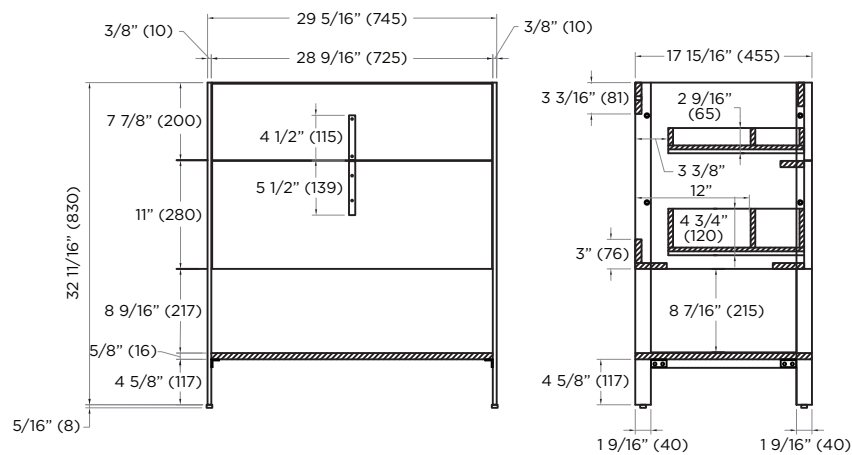

SPECIFICATIONS / TECHNICAL DATA

SERENITY VANITY COLLECTION

30"

WITH VET3018

Front View

Side View

Back View

WITH VE3018W

ATTENTION! Dimensions may vary by up to 3/8". It is highly recommended to pull all dimensions of actual model for installation and measuring purposes.

MODEL# SE30