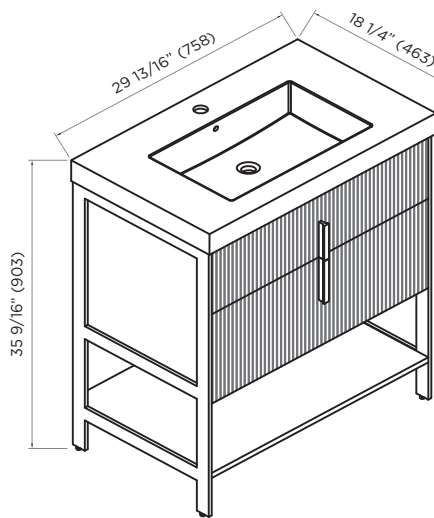

SPECIFICATIONS / TECHNICAL DATA

SERENITY VANITY COLLECTION

30"

WITH VET3018

Front View

Side View

Back View

WITH VE3018W

ATTENTION! Dimensions may vary by up to 3/8". It is highly recommended to pull all dimensions of actual model for installation and measuring purposes.

MODEL# SE30