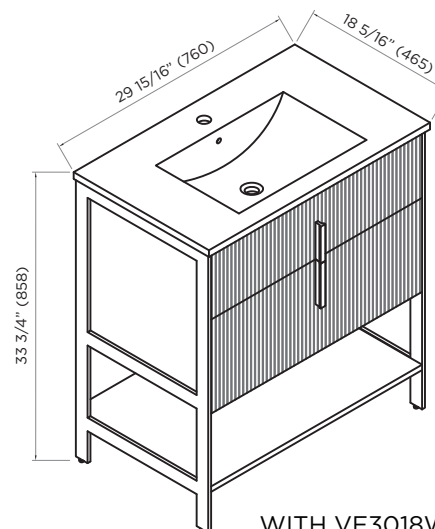

SPECIFICATIONS / TECHNICAL DATA

SERENITY VANITY COLLECTION

30"

WITH VET3018

Front View

Side View

Back View

WITH VE3018W

ATTENTION! Dimensions may vary by up to 3/8". It is highly recommended to pull all dimensions of actual model for installation and measuring purposes.

MODEL# SE30