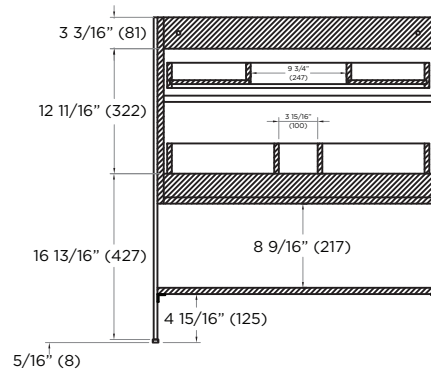

SPECIFICATIONS / TECHNICAL DATA

SERENITY VANITY COLLECTION

30"

WITH VET3018

Front View

Side View

Back View

WITH VE3018W

ATTENTION! Dimensions may vary by up to 3/8". It is highly recommended to pull all dimensions of actual model for installation and measuring purposes.

MODEL# SE30