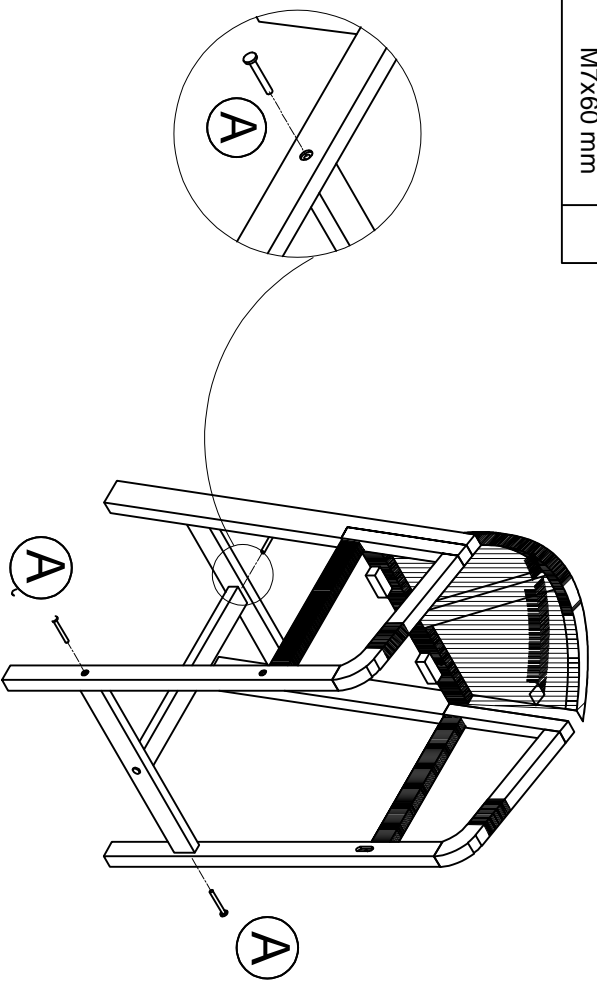

Part List and Hardware List

PIECE	DESCRIPTION	PICTURE	QUANTITY
1	Right Leg		1x
2	Left Leg		1x
3	Back Frame		1x
4	Seat Frame		1x
5	Trim		1x
6	Tie Rod 1		1x
7	Tie Rod 2		1x
8	Back Cushion		1x
9	Seat Cushion		1x
A	Screw 1	 M7x60 mm	6x
B	Screw 2	 M6x50 mm	6x
C	Screw 3	 M6x60 mm	2x
D	Foot Cap		4x
E	Allen Key	 M4	1x

JY

JONATHAN Y

MODEL#BSL1200

Product Dimension: 20.5"D x 23"W x 38"H

If there are any questions relating to defects, missing parts, assembly issues or replacements, please send a detailed email to cs@jonathany.com.

1

	M7x60 mm	1x
---	----------	----

2

	M6x50 mm	4x
---	----------	----

3

	M7x60 mm	3x
---	----------	----

4

	M6x60 mm	2x
---	----------	----