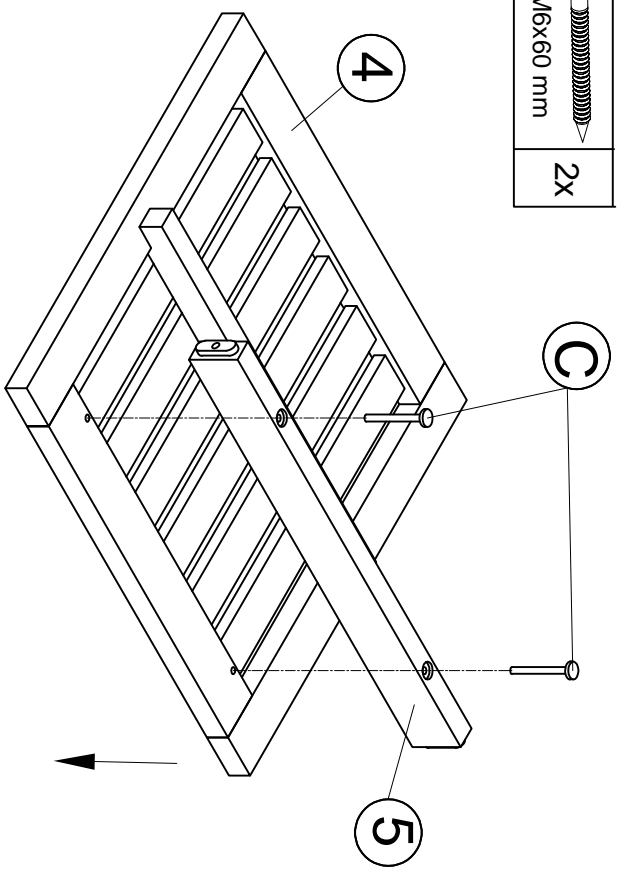

Part List and Hardware List

PIECE	DESCRIPTION	PICTURE	QUANTITY
1	Right Leg		1x
2	Left Leg		1x
3	Back Frame		1x
4	Seat Frame		1x
5	Trim		1x
6	Tie Rod 1		1x
7	Tie Rod 2		1x
8	Back Cushion		1x
9	Seat Cushion		1x
A	Screw 1	 M7x60 mm	6x
B	Screw 2	 M6x50 mm	6x
C	Screw 3	 M6x60 mm	2x
D	Foot Cap		4x
E	Allen Key	 M4	1x

JY

JONATHAN Y

MODEL#BSL1200

Product Dimension: 20.5"D x 23"W x 38"H

If there are any questions relating to defects, missing parts, assembly issues or replacements, please send a detailed email to cs@jonathany.com.

1

	M7x60 mm	1x
---	----------	----

2

	M6x50 mm	4x
---	----------	----

3

	M7x60 mm	3x
---	----------	----

4

	M6x60 mm	2x
---	----------	----

5

(A)		2x
(B)		2x

7

8

9

6

(D)		4x
-----	---	----

D