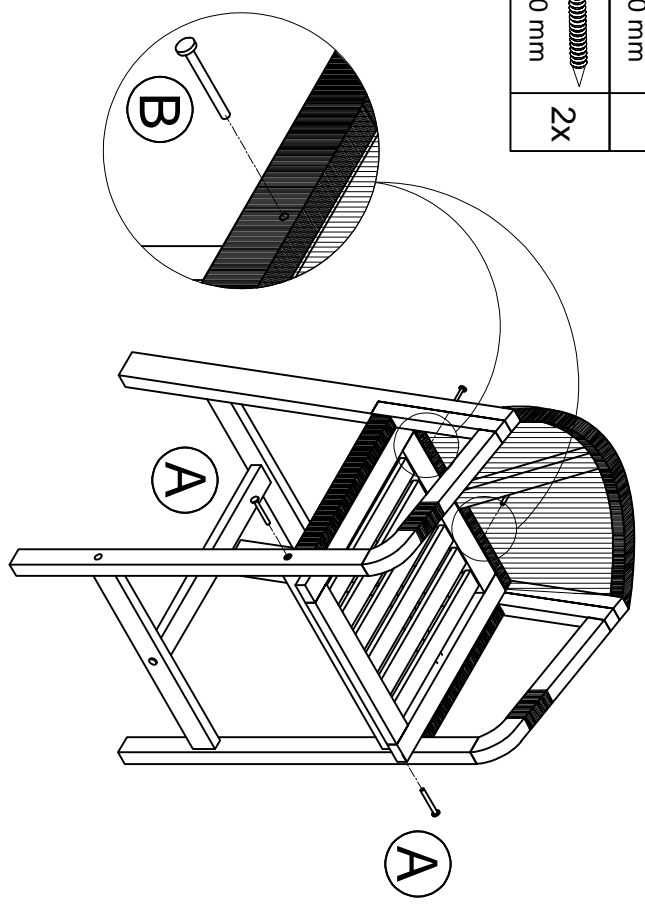

5

(A)		2x
(B)		2x

7