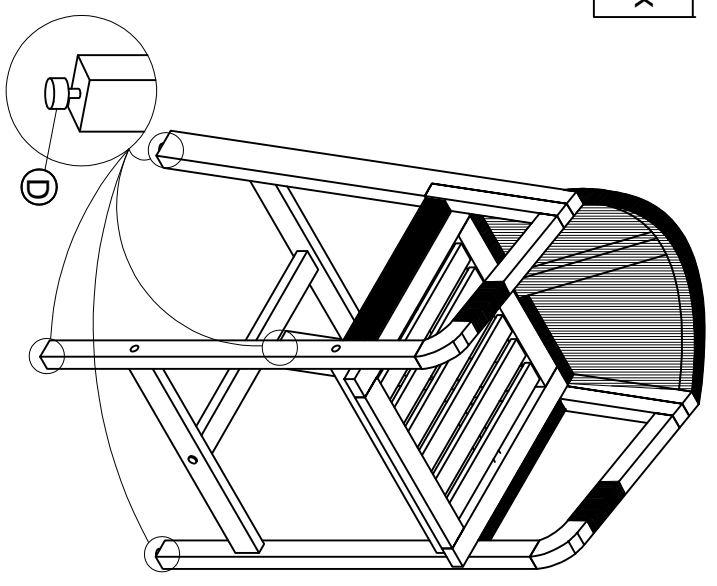

Part List and Hardware List

PIECE	DESCRIPTION	PICTURE	QUANTITY
1	Right Leg		1x
2	Left Leg		1x
3	Back Frame		1x
4	Seat Frame		1x
5	Trim		1x
6	Tie Rod 1		1x
7	Tie Rod 2		1x
8	Back Cushion		1x
9	Seat Cushion		1x
A	Screw 1	 M7x60 mm	6x
B	Screw 2	 M6x50 mm	6x
C	Screw 3	 M6x60 mm	2x
D	Foot Cap		4x
E	Allen Key	 M4	1x

JY

JONATHAN Y

MODEL#BSL1200

Product Dimension: 20.5"D x 23"W x 38"H

If there are any questions relating to defects, missing parts, assembly issues or replacements, please send a detailed email to cs@jonathany.com.

5

(A)		2x
(B)		2x

7

8

9

6

(D)		4x
-----	---	----

D