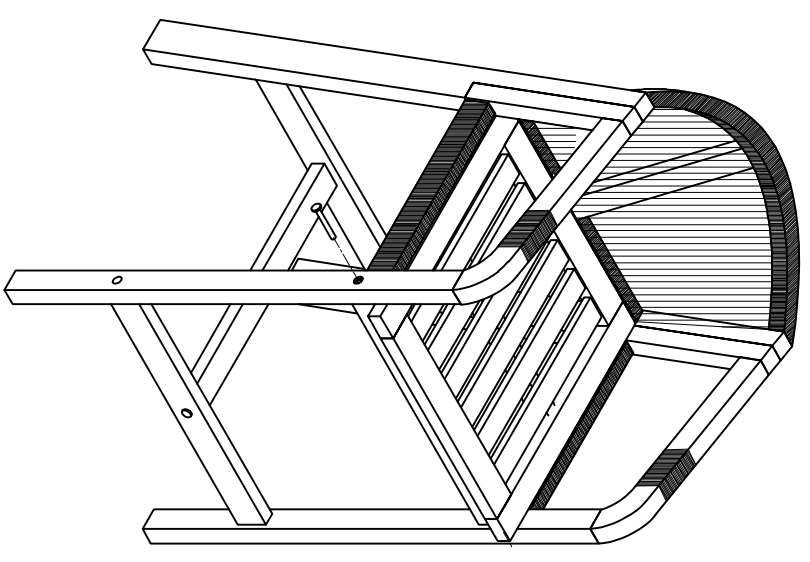

5

(A)		2x
(B)		2x

7

8

9

6

(D)		4x

D