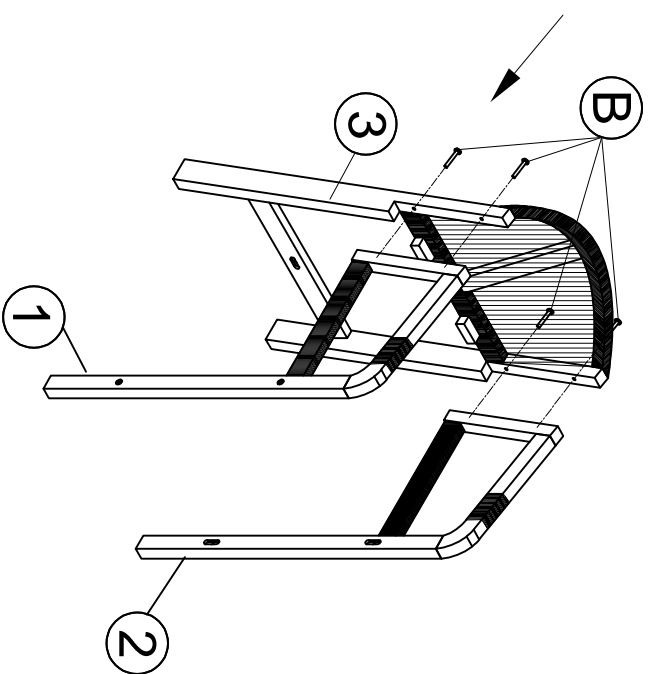

Part List and Hardware List

PIECE	DESCRIPTION	PICTURE	QUANTITY
1	Right Leg		1x
2	Left Leg		1x
3	Back Frame		1x
4	Seat Frame		1x
5	Trim		1x
6	Tie Rod 1		1x
7	Tie Rod 2		1x
8	Back Cushion		1x
9	Seat Cushion		1x
A	Screw 1	 M7x60 mm	6x
B	Screw 2	 M6x50 mm	6x
C	Screw 3	 M6x60 mm	2x
D	Foot Cap		4x
E	Allen Key	 M4	1x

JY

JONATHAN Y

MODEL#BSL1200

Product Dimension: 20.5"D x 23"W x 38"H

If there are any questions relating to defects, missing parts, assembly issues or replacements, please send a detailed email to cs@jonathany.com.

1

	M7x60 mm	1x
---	----------	----

2

	M6x50 mm	4x
---	----------	----

3

	M7x60 mm	3x
---	----------	----

4

	M6x60 mm	2x
---	----------	----