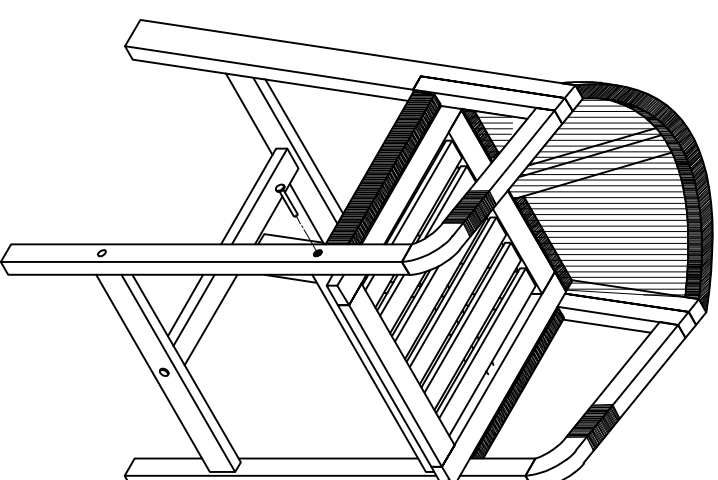

Part List and Hardware List

PIECE	DESCRIPTION	PICTURE	QUANTITY
1	Right Leg		1x
2	Left Leg		1x
3	Back Frame		1x
4	Seat Frame		1x
5	Trim		1x
6	Tie Rod 1		1x
7	Tie Rod 2		1x
8	Back Cushion		1x
9	Seat Cushion		1x
A	Screw 1	 M7x60 mm	6x
B	Screw 2	 M6x50 mm	6x
C	Screw 3	 M6x60 mm	2x
D	Foot Cap		4x
E	Allen Key	 M4	1x

JY

JONATHAN Y

MODEL#BSL1200

Product Dimension: 20.5"D x 23"W x 38"H

If there are any questions relating to defects, missing parts, assembly issues or replacements, please send a detailed email to cs@jonathany.com.