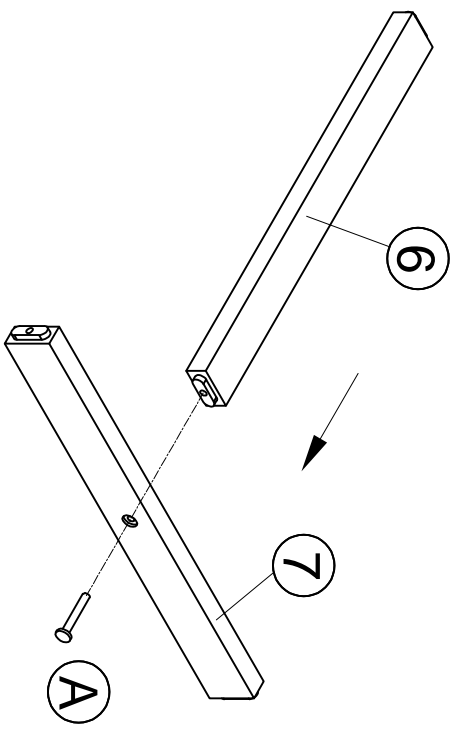

Part List and Hardware List

PIECE	DESCRIPTION	PICTURE	QUANTITY
1	Right Leg		1x
2	Left Leg		1x
3	Back Frame		1x
4	Seat Frame		1x
5	Trim		1x
6	Tie Rod 1		1x
7	Tie Rod 2		1x
8	Back Cushion		1x
9	Seat Cushion		1x
A	Screw 1	 M7x60 mm	6x
B	Screw 2	 M6x50 mm	6x
C	Screw 3	 M6x60 mm	2x
D	Foot Cap		4x
E	Allen Key	 M4	1x

JY

JONATHAN Y

MODEL#BSL1200

Product Dimension: 20.5"D x 23"W x 38"H

If there are any questions relating to defects, missing parts, assembly issues or replacements, please send a detailed email to cs@jonathany.com.

1

	M7x60 mm	1x
---	----------	----

2

	M6x50 mm	4x
---	----------	----

3

	M7x60 mm	3x
---	----------	----

4

	M6x60 mm	2x
---	----------	----