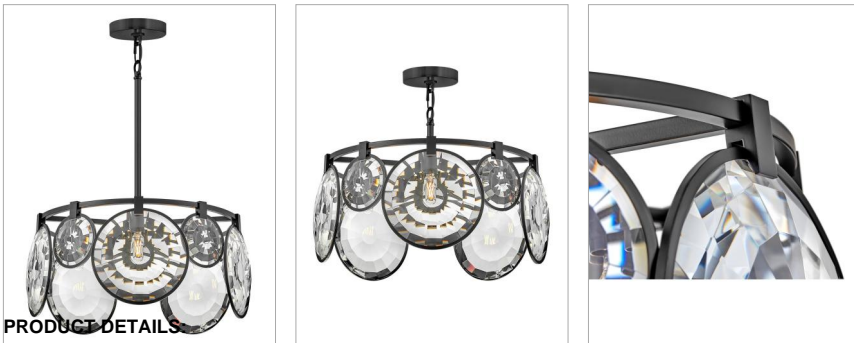

NALA

FR31263BLK

LARGE CONVERTIBLE PENDANT

Nala is striking from any angle with a traditional silhouette and elegant eye-catching details. Multi-faceted, optic-crystal lenses surround the circular frame and attach with cast clips in Heritage Brass and Black finishes.

DETAILS	
FINISH:	Black*
MATERIAL:	Steel
GLASS:	Optic Crystal
SLOPE DEGREE:	90

DIMENSIONS	
WIDTH:	21.8"
HEIGHT:	10.8"
WEIGHT:	33lb

LIGHT SOURCE	
LIGHT SOURCE:	Socket
WATTAGE:	5-60w Cand.
VOLTAGE:	120v

MOUNTING	
CANOPY:	5" Dia.
LEAD WIRE:	1 X 120"
MAX HEIGHT:	45.8

SHIPPING	
CARTON LENGTH:	22.4
CARTON WIDTH:	22.4
CARTON HEIGHT:	25.6
CARTON WEIGHT:	41.8

PRODUCT DETAILS

- This chain or cable hung fixture may be installed on any sloped ceiling
- This fixture includes multiple down stems in various lengths to customize the installation height of the fixture, including one 6" stem and two 12" stems.
- Convertible fixture mounts directly to canopy or with a fixture-specific stem or chain that is 6" or less
- Suitable for use in dry (indoor) locations as defined by NEC and CEC. Meets United States UL Underwriters Laboratories & CSA Canadian Standards Association Product Safety Standards
- Striking and glamorous silhouette with luxe details and a rich finish makes a dramatic statement
- Striking black finish enhances design