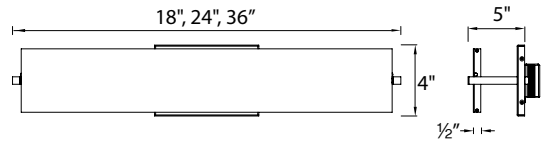

LINE – model: WS-67
 dwelLED™ LED Vanity

WAC LIGHTING
 Responsible Lighting®

Fixture Type:

Catalog Number:

Project: _____

Location: _____

PRODUCT DESCRIPTION

Line takes edge-lit LED technology inside a thin rotary panel to softly provide uniform illumination for flattering facial rendering. The rotating panel can be tilted for direct light in the daytime or indirect light at night. Offered in 2700K and 3000K with variety of related products to complement room interiors.

FEATURES

- Vertical or horizontal mount with 330° adjustment
- Meets 2013 California Title 24 Efficiency
- Smooth and continuous ELV dimming
- ETL & cETL damp location listed
- Transformer located in J box
- 80,000 hour rated life
- 90 CRI
- 277V available (special order)

SPECIFICATIONS

Construction: Aluminum

ORDERING NUMBER

Length	Model#	Color Temp	Watt	LED Lumens	Delivered Lumens	Finish
18"	WS-6718-27	2700K	16.5W	1004	770	AL Brushed Aluminum
	WS-6718-30	3000K	16.5W	1109	850	
24"	WS-6724-27	2700K	22W	1339	1035	
	WS-6724-30	3000K	22W	1478	1140	
36"	WS-6736-27	2700K	29W	2009	1380	
	WS-6736-30	3000K	29W	2218	1520	