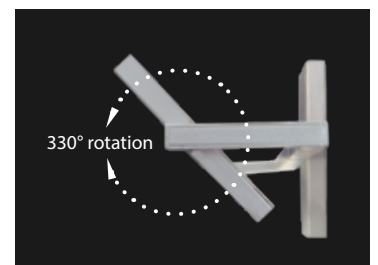

WAC Lighting
www.waclighting.com
Phone (800) 526.2588 • Fax (800) 526.2585

Headquarters/Eastern Distribution Center
44 Harbor Park Drive • Port Washington, NY 11050
Phone (516) 515.5000 • Fax (516) 515.5050

Western Distribution Center
1750 Archibald Avenue • Ontario, CA 91760
Phone (800) 526.2588 • Fax (800) 526.2585