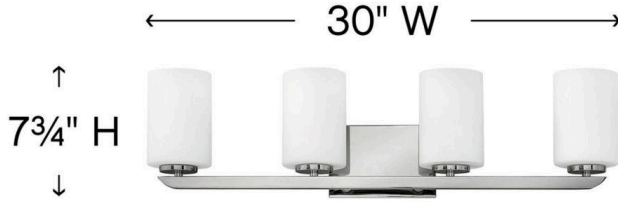

KYRA

55024PN

FOUR LIGHT VANITY

Clean and crisp, Kyra's minimalist design is anchored with a bold yet simple aesthetic. The sleek cross bar ends with a subtle curve for an element of softness. Rich finish options of Brushed Nickel or Polished Nickel complement the elegant etched opal glass.

DETAILS	
FINISH:	Polished Nickel
MATERIAL:	Steel
GLASS:	Etched Opal

DIMENSIONS	
WIDTH:	30"
HEIGHT:	7.8"
WEIGHT:	6lb
BACK PLATE:	7"W X 4.75"H
EXTENSION:	5.3"
TOP TO OUTLET:	5.5"

LIGHT SOURCE	
LIGHT SOURCE:	LED Lamp, Socket
WATTAGE:	4-100w Incan. OR 4-17w Med. LED
VOLTAGE:	120v

SHIPPING	
CARTON LENGTH:	32
CARTON WIDTH:	10.8
CARTON HEIGHT:	6.8
CARTON WEIGHT:	8

PRODUCT DETAILS:

- Mounting hardware is hidden on the backplate to ensure a clean silhouette
- Fixture can be mounted either up or down
- Suitable for use in damp locations as defined by NEC and CEC. Meets United States UL Underwriters Laboratories & CSA Canadian Standards Association Product Safety Standards
- Merging the best of traditional and modern elements, with a sophisticated and streamlined look
- Gleaming luxe polished nickel finish