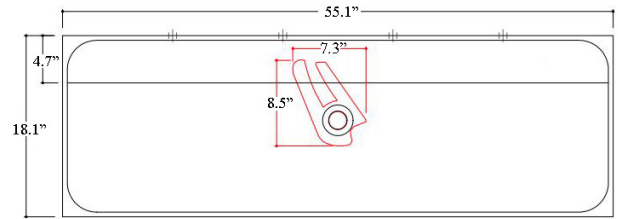

Codes & Standards:

- ADA Compliant

* WS Bath Collections reserves the right to revise dimensions or information on this sheet without notice

Collection Unit Plus	Model Unit Plus 140A	Dimensions Metric <i>1 inch = 2.54 cm</i> <i>1 inch = 25.4 mm</i>	 1051 Lea Drive - Collegeville, PA 19426 Tel. 215 513 9400 - Fax 610 831 0215 www.ws bathcollections.com - info@ws bathcollections.com
----------------------------------	----------------------------------	---	---

Product Specs Sheets

Unit Plus 140A

Bottom View
Concealed Drain Configuration

Collection |
Unit Plus

Model |
Unit Plus 140A

Dimensions Metric

1 inch = 2.54 cm
1 inch = 25.4 mm

WS®
BATH
COLLECTIONS

Model |
Unit Plus 140A

Dimensions Metric
1 inch = 2.54 cm
1 inch = 25.4 mm

WS[®]
BATH
COLLECTIONS

1051 Lea Drive - Collegeville, PA 19426
Tel. 215 513 9400 - Fax 610 831 0215
www.ws bathcollections.com - info@ws bathcollections.com