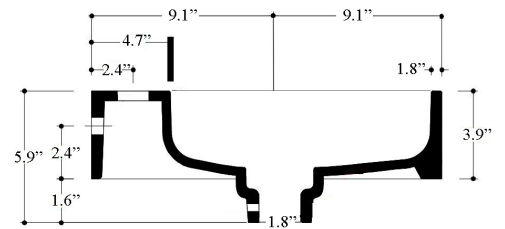

Codes & Standards:

- ADA Compliant

* WS Bath Collections reserves the right to revise dimensions or information on this sheet without notice

Collection Unit Plus	Model Unit Plus 140A	Dimensions Metric <i>1 inch = 2.54 cm</i> <i>1 inch = 25.4 mm</i>	 1051 Lea Drive - Collegeville, PA 19426 Tel. 215 513 9400 - Fax 610 831 0215 www.ws bathcollections.com - info@ws bathcollections.com
----------------------------------	----------------------------------	---	---

Product Specs Sheets

Unit Plus 140A

Bottom View
Concealed Drain Configuration

Collection |
Unit Plus

Model |
Unit Plus 140A

Dimensions Metric

1 inch = 2.54 cm
1 inch = 25.4 mm

WS®
BATH
COLLECTIONS

Model |
Unit Plus 140A

Dimensions Metric
1 inch = 2.54 cm
1 inch = 25.4 mm

WS[®]
BATH
COLLECTIONS

1051 Lea Drive - Collegeville, PA 19426
Tel. 215 513 9400 - Fax 610 831 0215
www.ws bathcollections.com - info@ws bathcollections.com