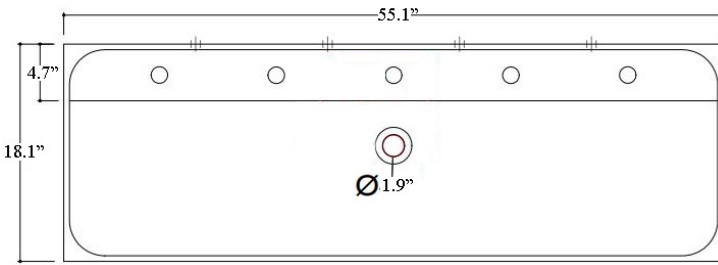

Codes & Standards:

- ADA Compliant

* WS Bath Collections reserves the right to revise dimensions or information on this sheet without notice

Collection Unit Plus	Model Unit Plus 140A	Dimensions Metric <i>1 inch = 2.54 cm</i> <i>1 inch = 25.4 mm</i>	 1051 Lea Drive - Collegeville, PA 19426 Tel. 215 513 9400 - Fax 610 831 0215 www.ws bathcollections.com - info@ws bathcollections.com
----------------------------------	----------------------------------	---	---

Product Specs Sheets

Unit Plus 140A

Bottom View
Concealed Drain Configuration

Collection |
Unit Plus

Model |
Unit Plus 140A

Dimensions Metric

1 inch = 2.54 cm
1 inch = 25.4 mm

WS®
BATH
COLLECTIONS

Model |
Unit Plus 140A

Dimensions Metric
1 inch = 2.54 cm
1 inch = 25.4 mm

WS[®]
BATH
COLLECTIONS

1051 Lea Drive - Collegeville, PA 19426
Tel. 215 513 9400 - Fax 610 831 0215
www.ws bathcollections.com - info@ws bathcollections.com