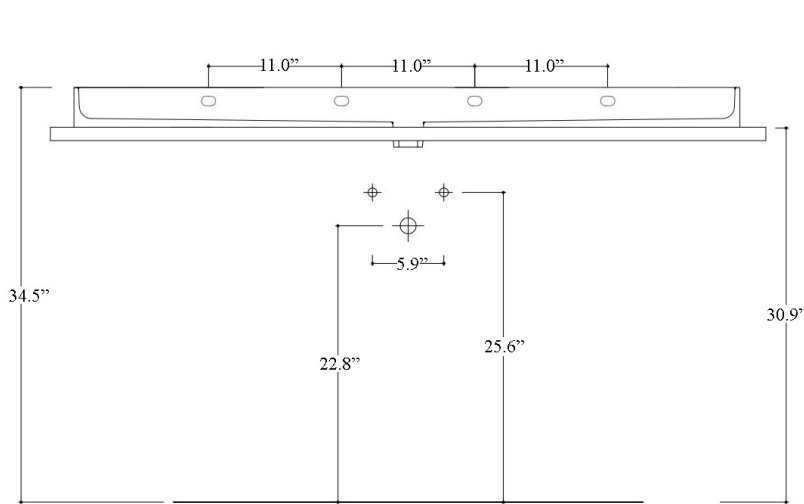

Codes & Standards:

- ADA Compliant

* WS Bath Collections reserves the right to revise dimensions or information on this sheet without notice

Collection Unit Plus	Model Unit Plus 140A	Dimensions Metric <i>1 inch = 2.54 cm</i> <i>1 inch = 25.4 mm</i>	 1051 Lea Drive - Collegeville, PA 19426 Tel. 215 513 9400 - Fax 610 831 0215 www.ws bathcollections.com - info@ws bathcollections.com
----------------------------------	----------------------------------	---	---

Product Specs Sheets

Unit Plus 140A

Bottom View
Concealed Drain Configuration

Collection |
Unit Plus

Model |
Unit Plus 140A

Dimensions Metric

1 inch = 2.54 cm
1 inch = 25.4 mm

WS®
BATH
COLLECTIONS

Model |
Unit Plus 140A

Dimensions Metric
1 inch = 2.54 cm
1 inch = 25.4 mm

WS[®]
BATH
COLLECTIONS

1051 Lea Drive - Collegeville, PA 19426
Tel. 215 513 9400 - Fax 610 831 0215
www.ws bathcollections.com - info@ws bathcollections.com