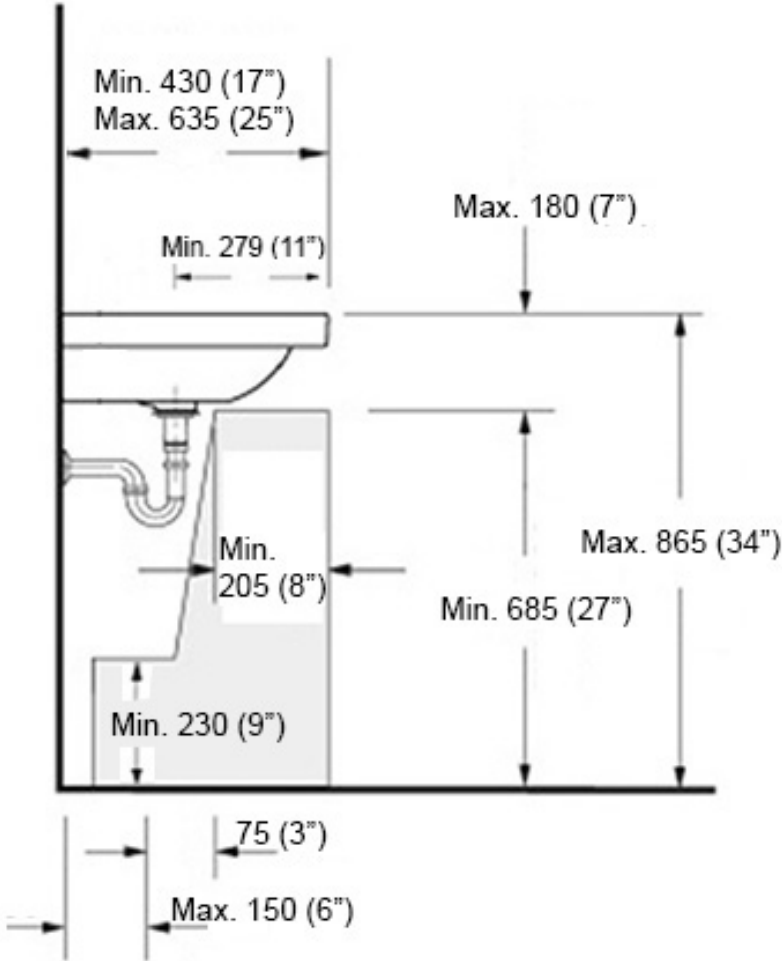

Codes & Standards:

- ADA Compliant

* WS Bath Collections reserves the right to revise dimensions or information on this sheet without notice

Collection Unit Plus	Model Unit Plus 140A	Dimensions Metric <i>1 inch = 2.54 cm</i> <i>1 inch = 25.4 mm</i>	 1051 Lea Drive - Collegeville, PA 19426 Tel. 215 513 9400 - Fax 610 831 0215 www.ws bathcollections.com - info@ws bathcollections.com
----------------------------------	----------------------------------	---	---

Matte White
WSBC 53991.26

Matte Black
WSBC 53991.22

MOUNTING HARDWARE

Wall-mount installation

Vessel/ countertop installation

Bolts

Silicone (optional)

Collection
Unit Plus

Model |
Unit Plus 140A

Dimensions Metric
1 inch = 2.54 cm
1 inch = 25.4 mm

WS[®]
BATH
COLLECTIONS

1051 Lea Drive - Collegeville, PA 19426
Tel. 215 513 9400 - Fax 610 831 0215
www.ws bathcollections.com - info@ws bathcollections.com

Recommended ADA Installation

Note: ADA Compliant when installed in accordance with ADA guidelines

<p>Collection Unit Plus</p>	<p>Model Unit Plus 140A</p>	<p>Dimensions Metric 1 inch = 2.54 cm 1 inch = 25.4 mm</p>	 <p>1051 Lea Drive - Collegeville, PA 19426 Tel. 215 513 9400 - Fax 610 831 0215 www.ws bathcollections.com - info@ws bathcollections.com</p>
--	--	--	---