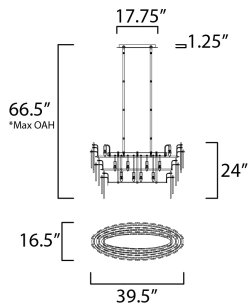

OPERATING TEMPERATURE:  
-20°C (-4°F), 40°C (104°F)

**MEASUREMENTS**

DIMENSION : 39.5" L x 16.5" W x 24" H  
 MAX OAH : 66.5" OAH  
 CANOPY : 7.75" W x 1.25" H x 17.75" L  
 HANGING WEIGHT : 100 lb

**LAMPING**

INPUT VOLTAGE : 120V  
 BULB : 18 x 40W Incandescent E12 Candelabra , 720W Total  
 BULB INCLUDED : (Not Included)  
 DIMMABLE : Yes

\*max overall height

Always consult a qualified electrician before installing any lighting product.