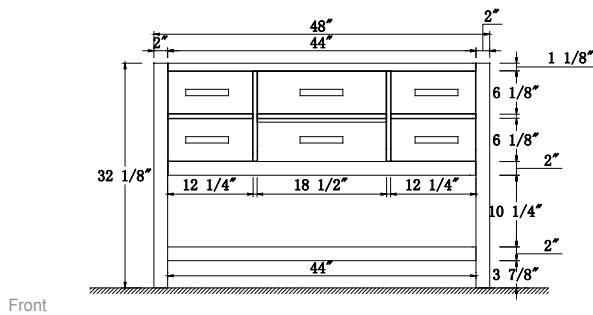

Dimensions

Front

Back

Side

Top

Features

Solid Wood & Hardwood Construction
5 Soft-close Drawers
1 Open Shelf

Adjustable leg levelers
cUPC Undermount Basin

Dimensions:

48``x22``x34 1/2(With Top)
48``x22``x32 1/8(Vanity Only)

Vanity Finish:

White (W)
Sapphire Gray (SG)
Heritage Blue (HB)
Black Onyx (BO)

Countertop:

Italian carrara white marble (CW)

Certification:

CARB P2

Countertop & Sink

Dimensions:

Countertop: 48"×22"×2.4"

Rectangle undermount basin: 20.1"×15.2"×7.5"