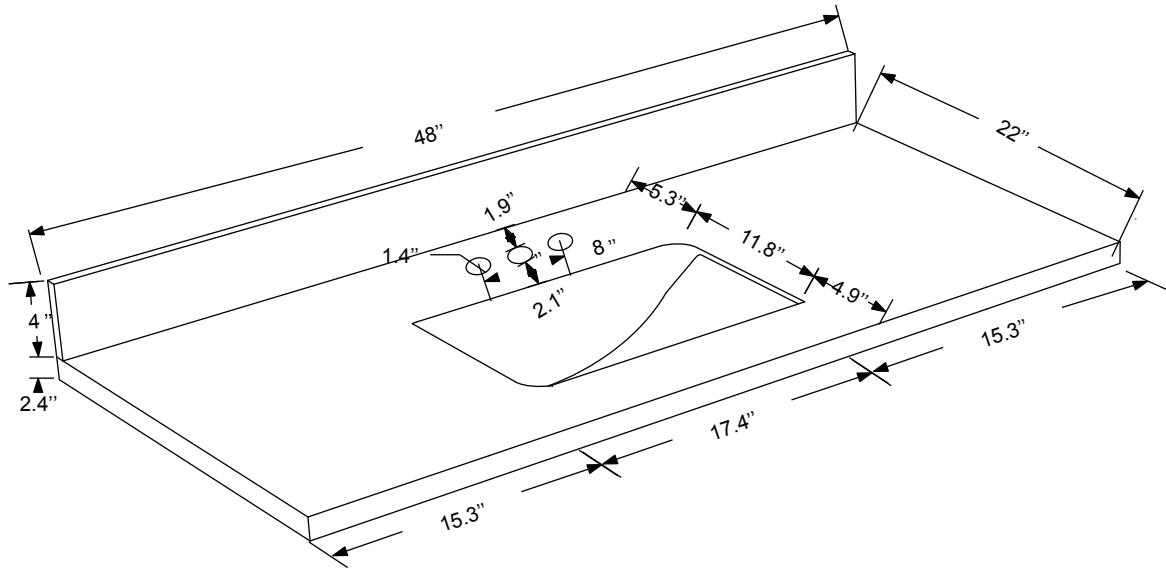

Dimensions

Front

Back

Side

Top

Features

Solid Wood & Hardwood Construction
5 Soft-close Drawers
1 Open Shelf

Adjustable leg levelers
cUPC Undermount Basin

Dimensions:

48``x22``x34 1/2(With Top)
48``x22``x32 1/8(Vanity Only)

Vanity Finish:

White (W)
Sapphire Gray (SG)
Heritage Blue (HB)
Black Onyx (BO)

Countertop:

Italian carrara white marble (CW)

Certification:

CARB P2

Countertop & Sink

Dimensions:

Countertop: 48"×22"×2.4"

Rectangle undermount basin: 20.1"×15.2"×7.5"