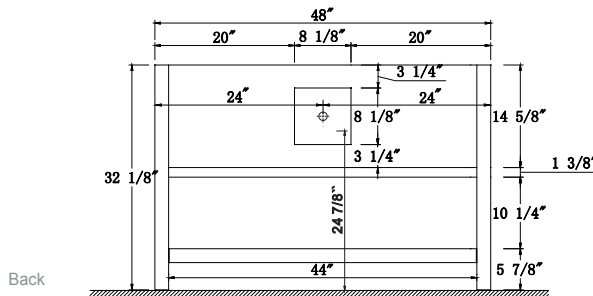

Dimensions

Front

Back

Side

Top

Features

Solid Wood & Hardwood Construction
5 Soft-close Drawers
1 Open Shelf

Adjustable leg levelers
cUPC Undermount Basin

Dimensions:

48``x22``x34 1/2(With Top)
48``x22``x32 1/8(Vanity Only)

Vanity Finish:

White (W)
Sapphire Gray (SG)
Heritage Blue (HB)
Black Onyx (BO)

Countertop:

Italian carrara white marble (CW)

Certification:

CARB P2

Countertop & Sink

Dimensions:

Countertop: 48"×22"×2.4"

Rectangle undermount basin: 20.1"×15.2"×7.5"