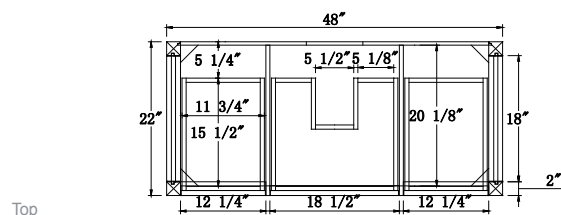

Dimensions

Front

Back

Side

Top

Features

Solid Wood & Hardwood Construction
5 Soft-close Drawers
1 Open Shelf

Adjustable leg levelers
cUPC Undermount Basin

Dimensions:

48``x22``x34 1/2(With Top)
48``x22``x32 1/8(Vanity Only)

Vanity Finish:

White (W)
Sapphire Gray (SG)
Heritage Blue (HB)
Black Onyx (BO)

Countertop:

Italian carrara white marble (CW)

Certification:

CARB P2

Countertop & Sink

Dimensions:

Countertop: 48"×22"×2.4"

Rectangle undermount basin: 20.1"×15.2"×7.5"