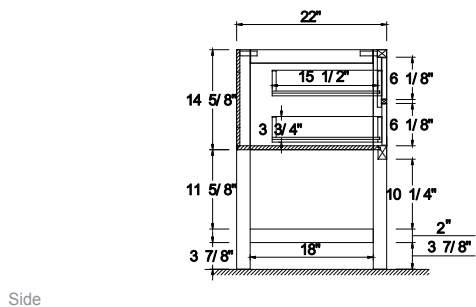

Dimensions

Front

Back

Side

Top

Features

Solid Wood & Hardwood Construction
5 Soft-close Drawers
1 Open Shelf

Adjustable leg levelers
cUPC Undermount Basin

Dimensions:

48``x22``x34 1/2(With Top)
48``x22``x32 1/8(Vanity Only)

Vanity Finish:

White (W)
Sapphire Gray (SG)
Heritage Blue (HB)
Black Onyx (BO)

Countertop:

Italian carrara white marble (CW)

Certification:

CARB P2

Countertop & Sink

Dimensions:

Countertop: 48"×22"×2.4"

Rectangle undermount basin: 20.1"×15.2"×7.5"