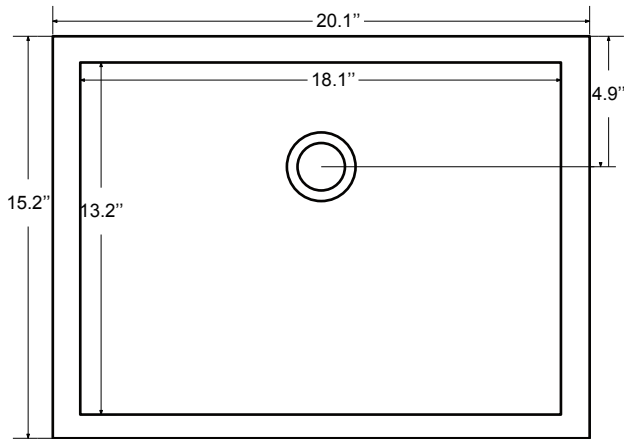

Dimensions

Front

Back

Side

Top

Features

Solid Wood & Hardwood Construction
5 Soft-close Drawers
1 Open Shelf

Adjustable leg levelers
cUPC Undermount Basin

Dimensions:

48``x22``x34 1/2(With Top)
48``x22``x32 1/8(Vanity Only)

Vanity Finish:

White (W)
Sapphire Gray (SG)
Heritage Blue (HB)
Black Onyx (BO)

Countertop:

Italian carrara white marble (CW)

Certification:

CARB P2

Countertop & Sink

Dimensions:

Countertop: 48"×22"×2.4"

Rectangle undermount basin: 20.1"×15.2"×7.5"