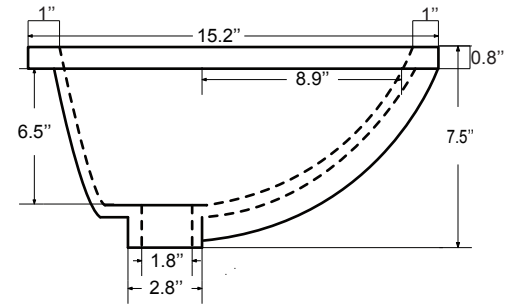

Dimensions

Front

Back

Side

Top

Features

Solid Wood & Hardwood Construction
5 Soft-close Drawers
1 Open Shelf

Adjustable leg levelers
cUPC Undermount Basin

Dimensions:

48``x22``x34 1/2(With Top)
48``x22``x32 1/8(Vanity Only)

Vanity Finish:

White (W)
Sapphire Gray (SG)
Heritage Blue (HB)
Black Onyx (BO)

Countertop:

Italian carrara white marble (CW)

Certification:

CARB P2

Countertop & Sink

Dimensions:

Countertop: 48"×22"×2.4"

Rectangle undermount basin: 20.1"×15.2"×7.5"