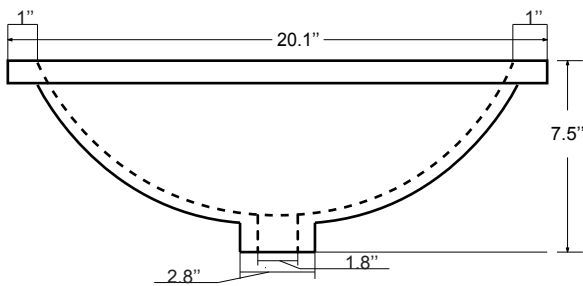

Dimensions

Front

Back

Side

Top

Features

Solid Wood & Hardwood Construction
5 Soft-close Drawers
1 Open Shelf

Adjustable leg levelers
cUPC Undermount Basin

Dimensions:

48``x22``x34 1/2(With Top)
48``x22``x32 1/8(Vanity Only)

Vanity Finish:

White (W)
Sapphire Gray (SG)
Heritage Blue (HB)
Black Onyx (BO)

Countertop:

Italian carrara white marble (CW)

Certification:

CARB P2

Countertop & Sink

Dimensions:

Countertop: 48"×22"×2.4"

Rectangle undermount basin: 20.1"×15.2"×7.5"