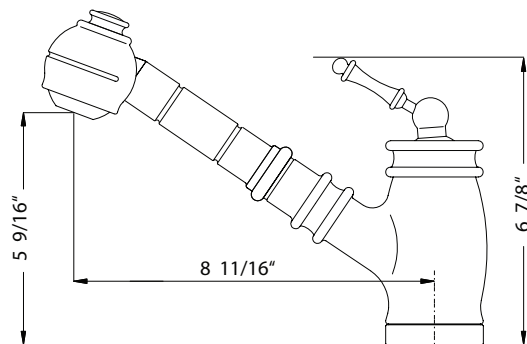

#### FEATURES

- Traditional solid all brass construction
- Solid brass pull out dual function spray/stream hand spray
- Easy clean AeroFlo removable Aerator
- XtendHose reaches all edges of sink and beyond. 20+ inches
- Traditional Ornate UltraSmooth topmount handle
- CeraDox Ceramic Disc Cartridge - Lifetime Warranty
- Available in 6 finish options
- Oversized deck mounting locknut for ease of installation
- Hybrid stainless steel and nylon braided hoses for increased durability and flexibility
- All Houzer faucets are ICC certified to meet or exceed US State and Federal plumbing codes and low lead safety standards
- Limited Lifetime Warranty