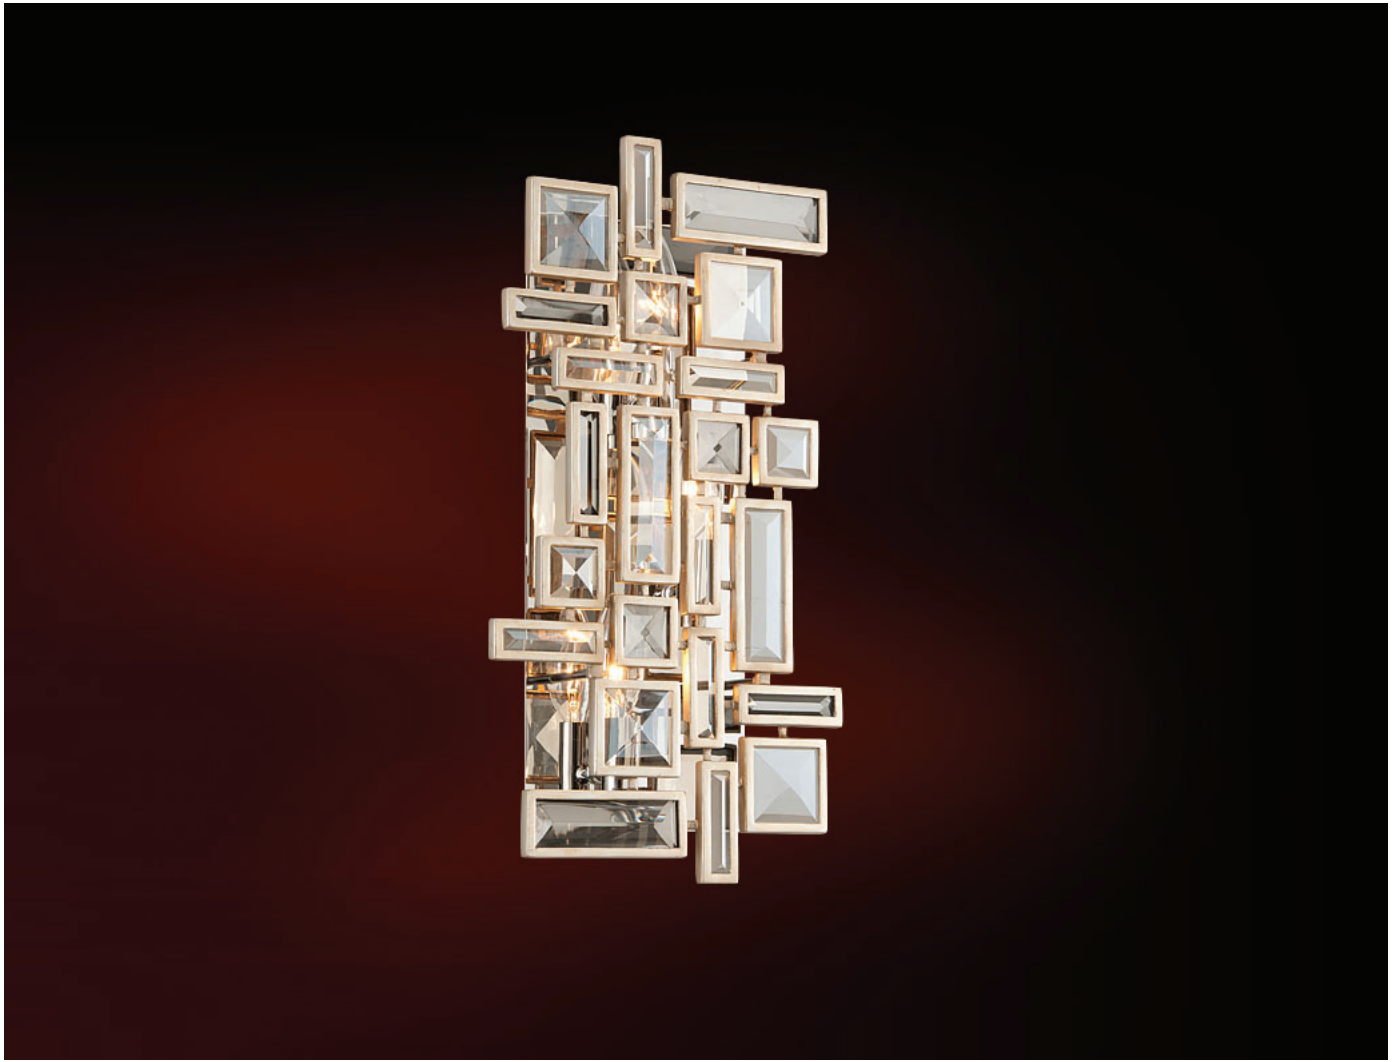

METHOD

178-13

Three Light ADA Sconce

ADA

Tranquility Silver Leaf

Clear and Smoke Crystal

Hand Crafted Iron

9.25"W 17.5"H 3.25"EXT

3-60W Cand Base

EXT = Extension

**CORBETT**[®]
LIGHTING