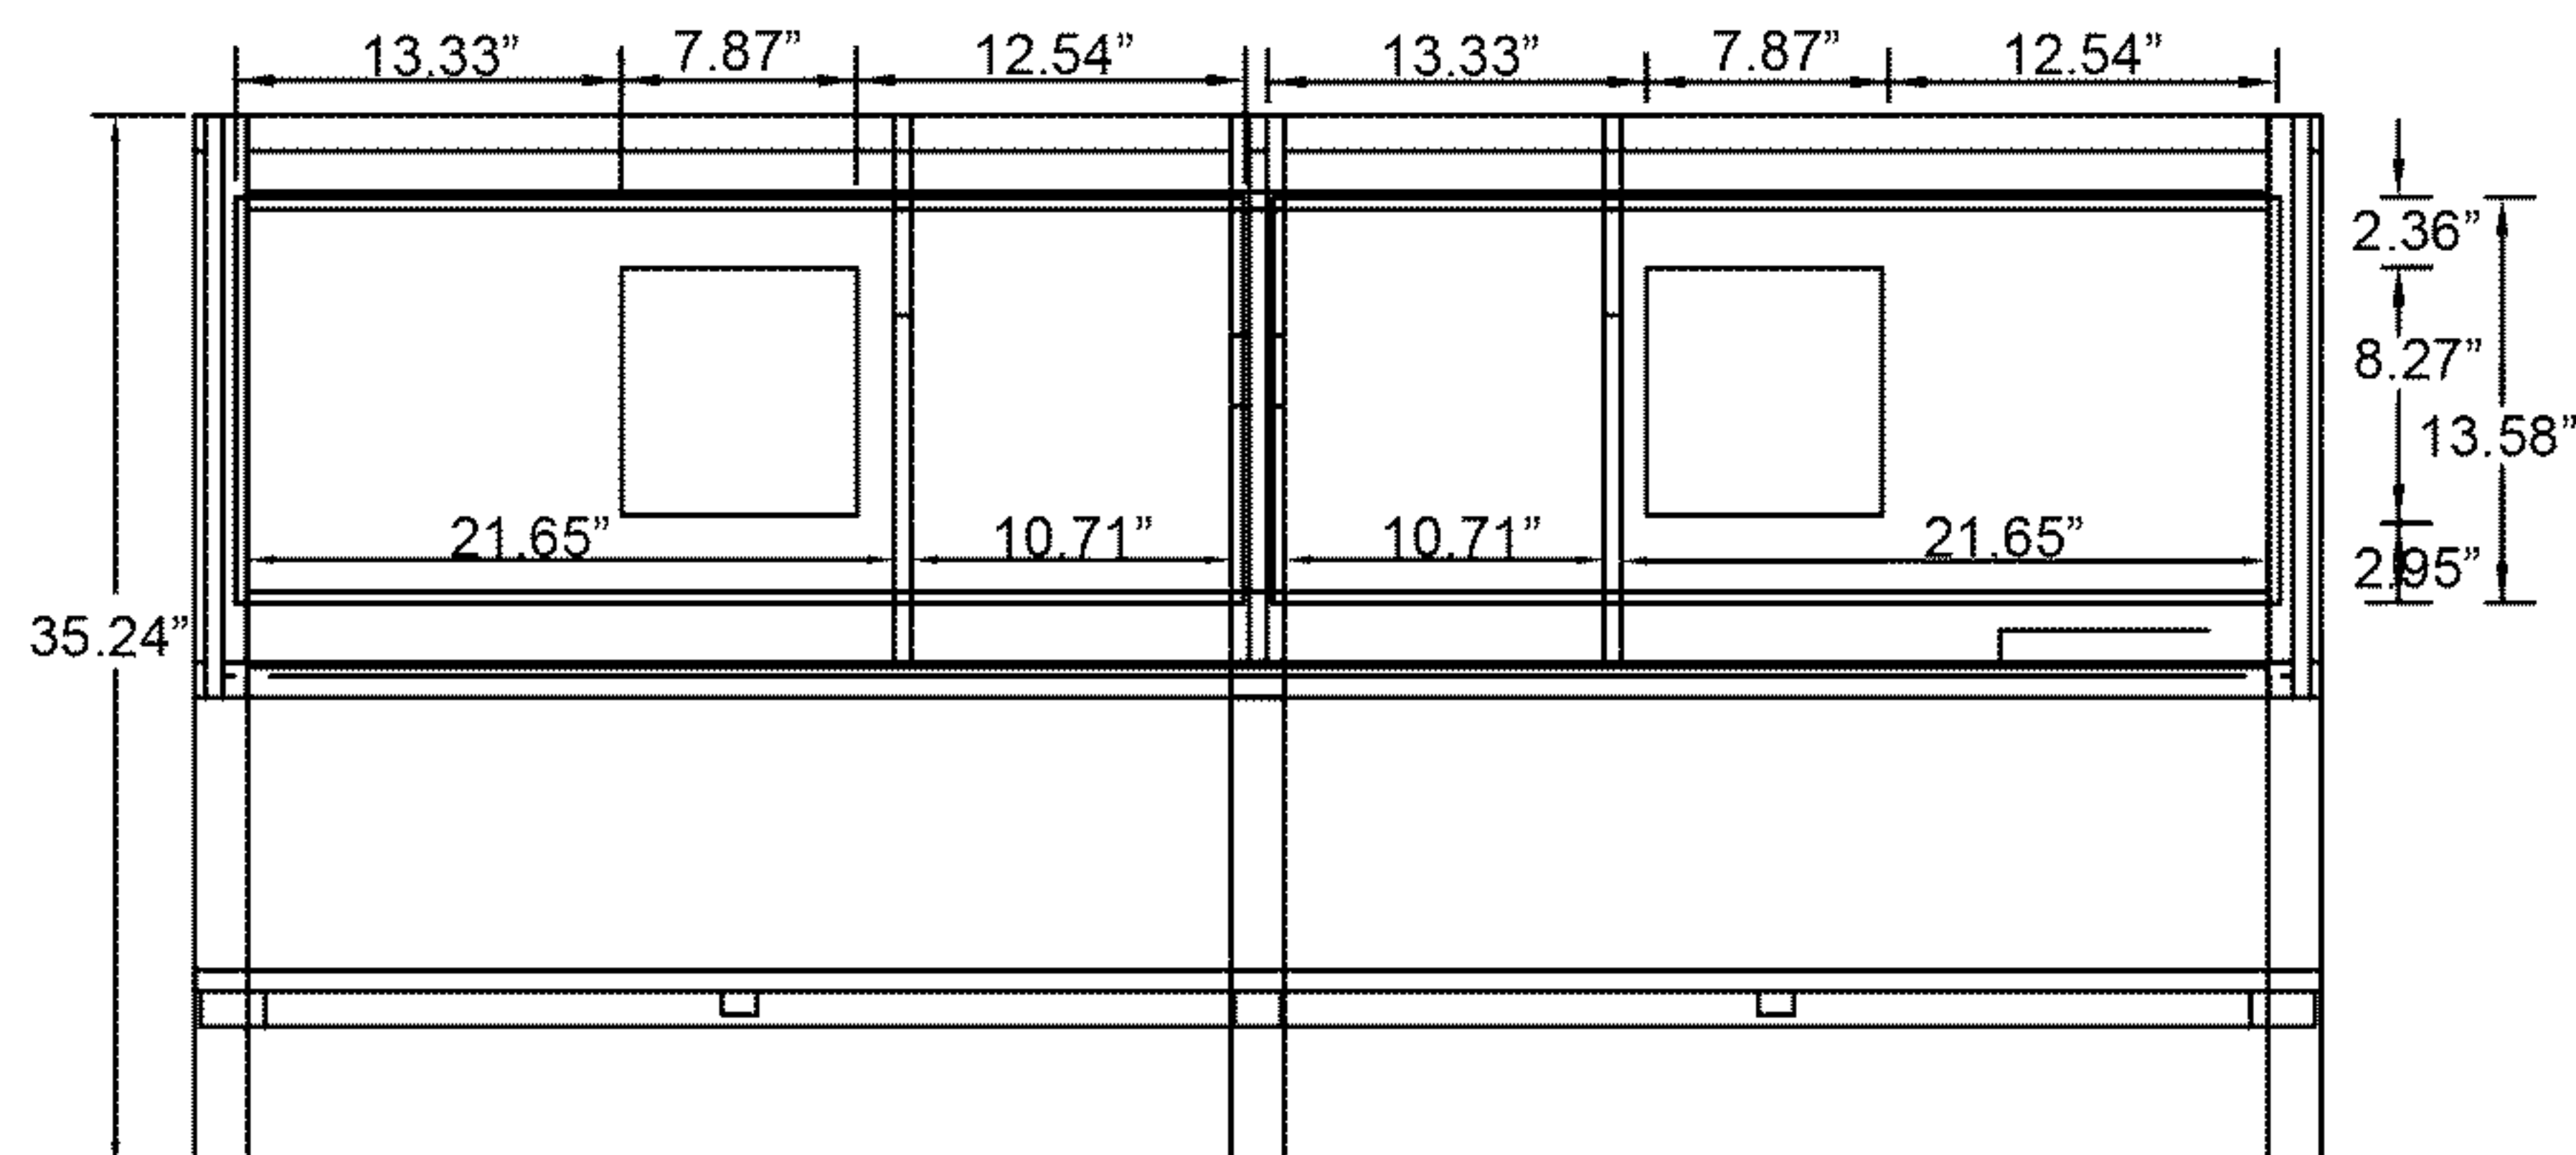

Front View

Top View

Side View

Back View

*Virtu USA vanities are hand-crafted and may vary with a minor manufacturing tolerance.*

*Natural stone characteristics are very subjective and may vary with natural veining, crystallization and lining.*