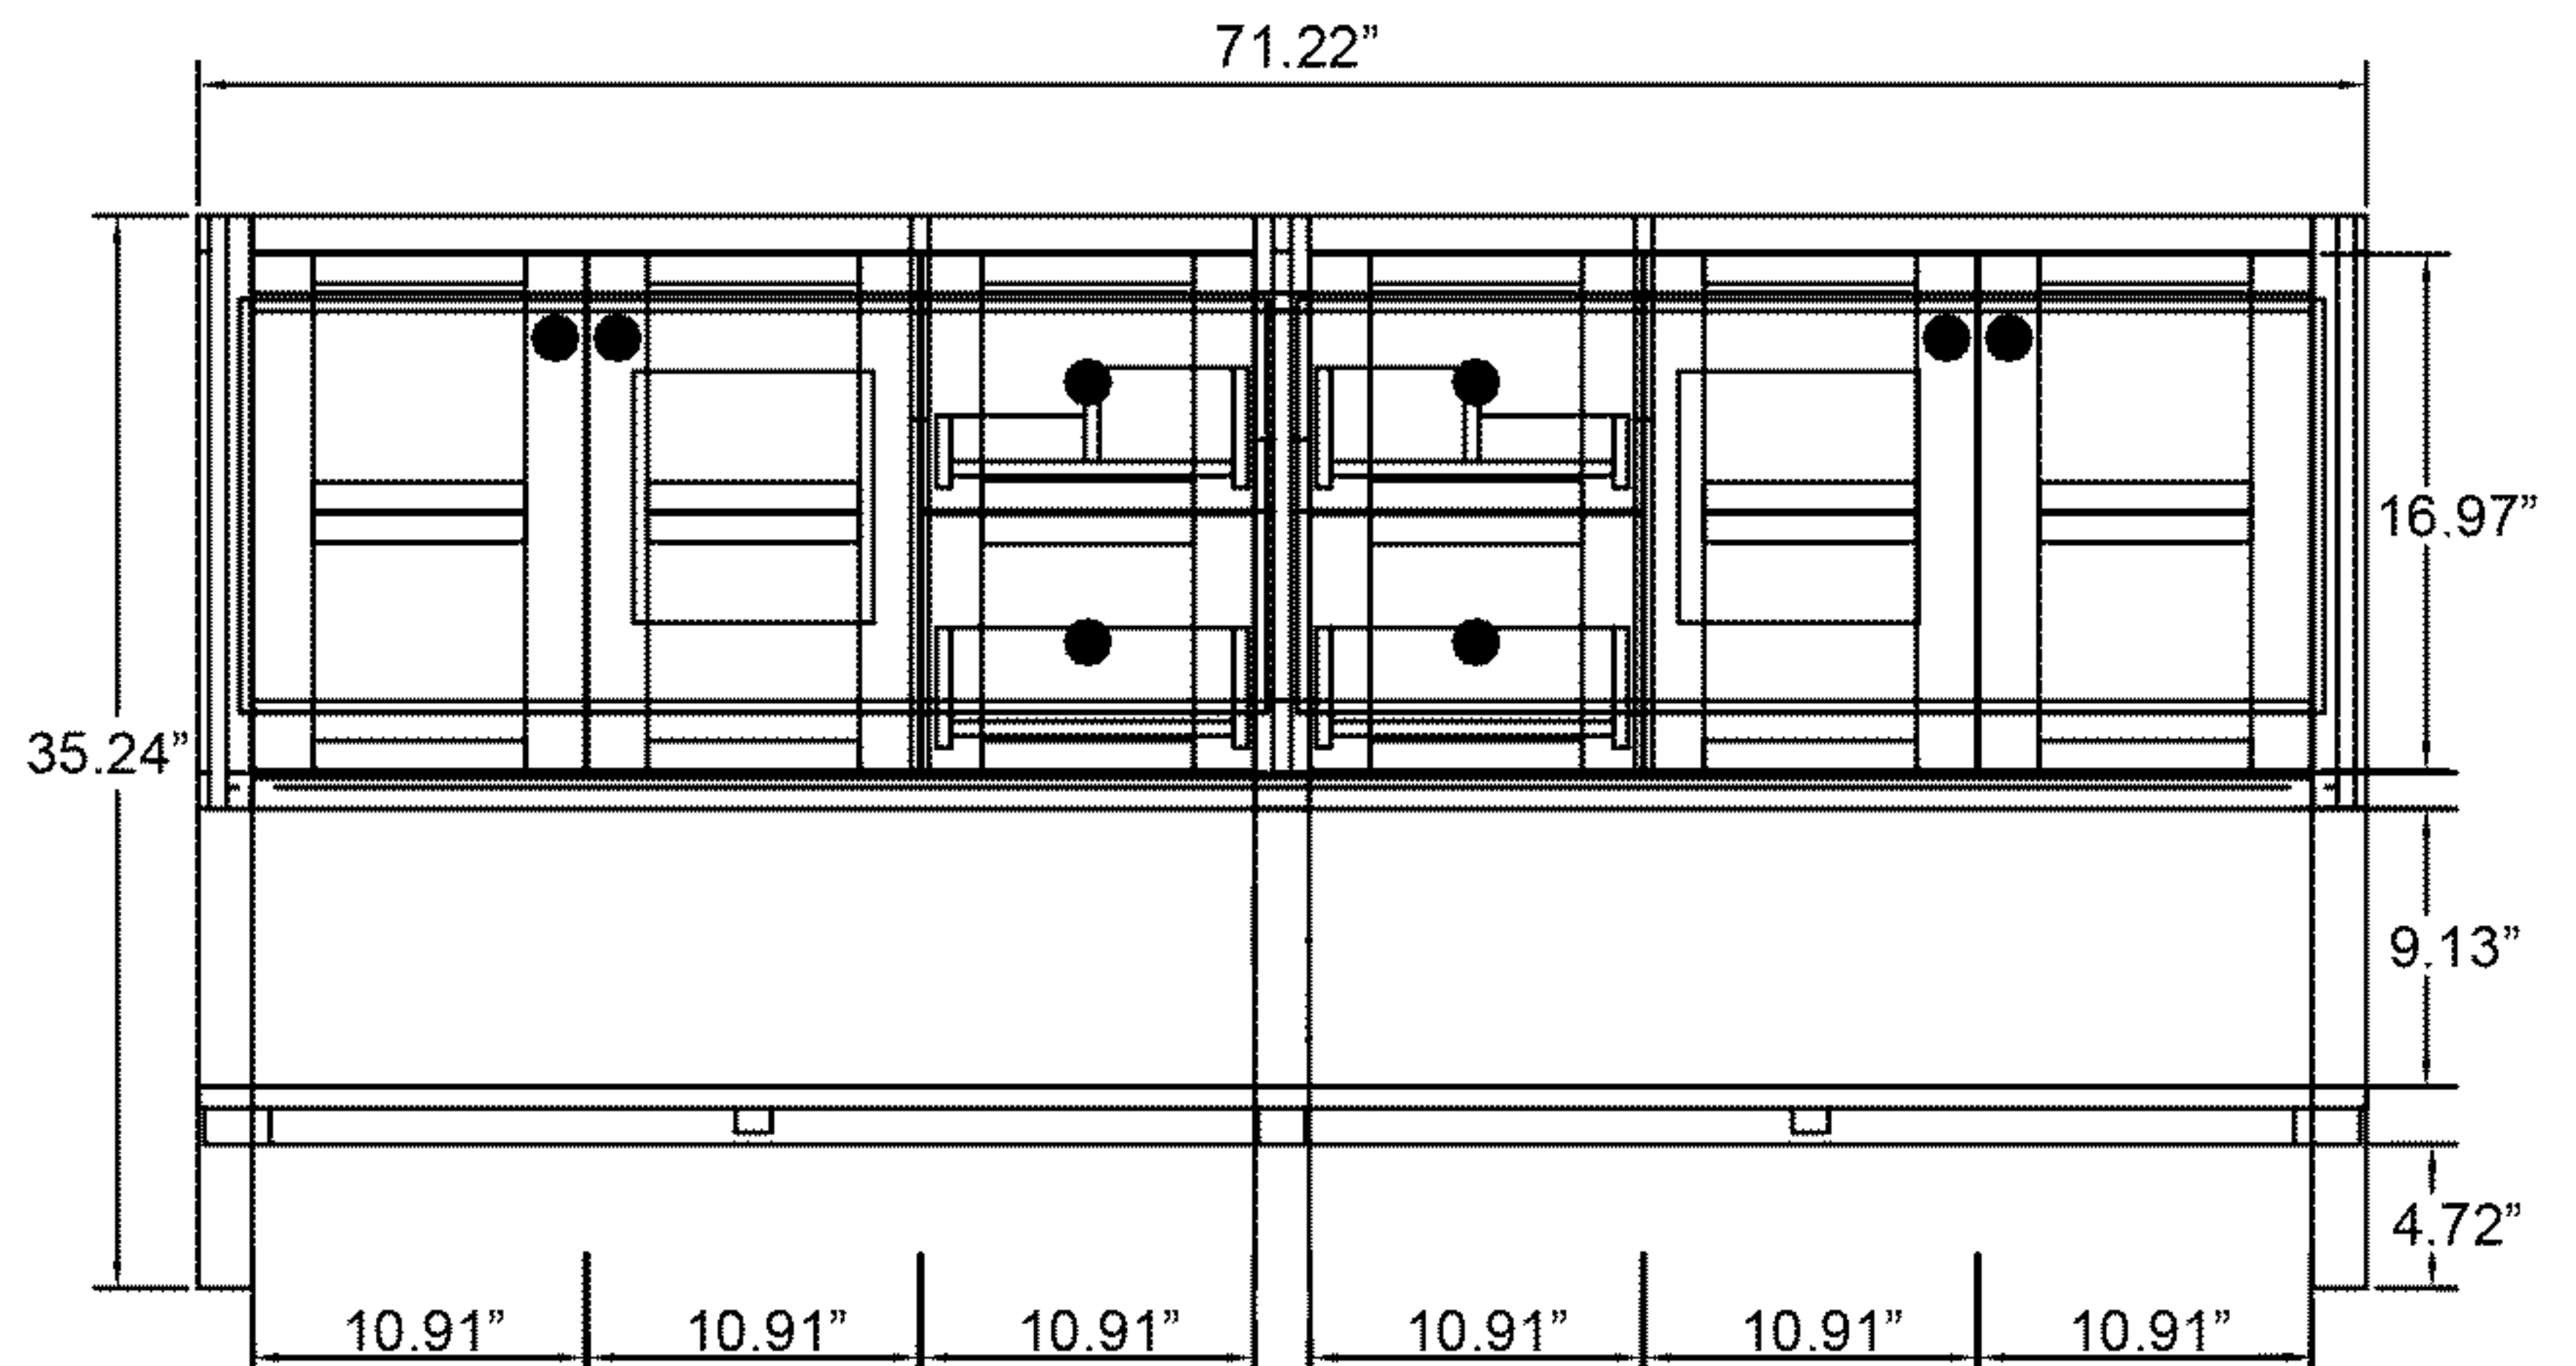

Front View

Top View

Side View

Back View

*Virtu USA vanities are hand-crafted and may vary with a minor manufacturing tolerance.*

*Natural stone characteristics are very subjective and may vary with natural veining, crystallization and lining.*