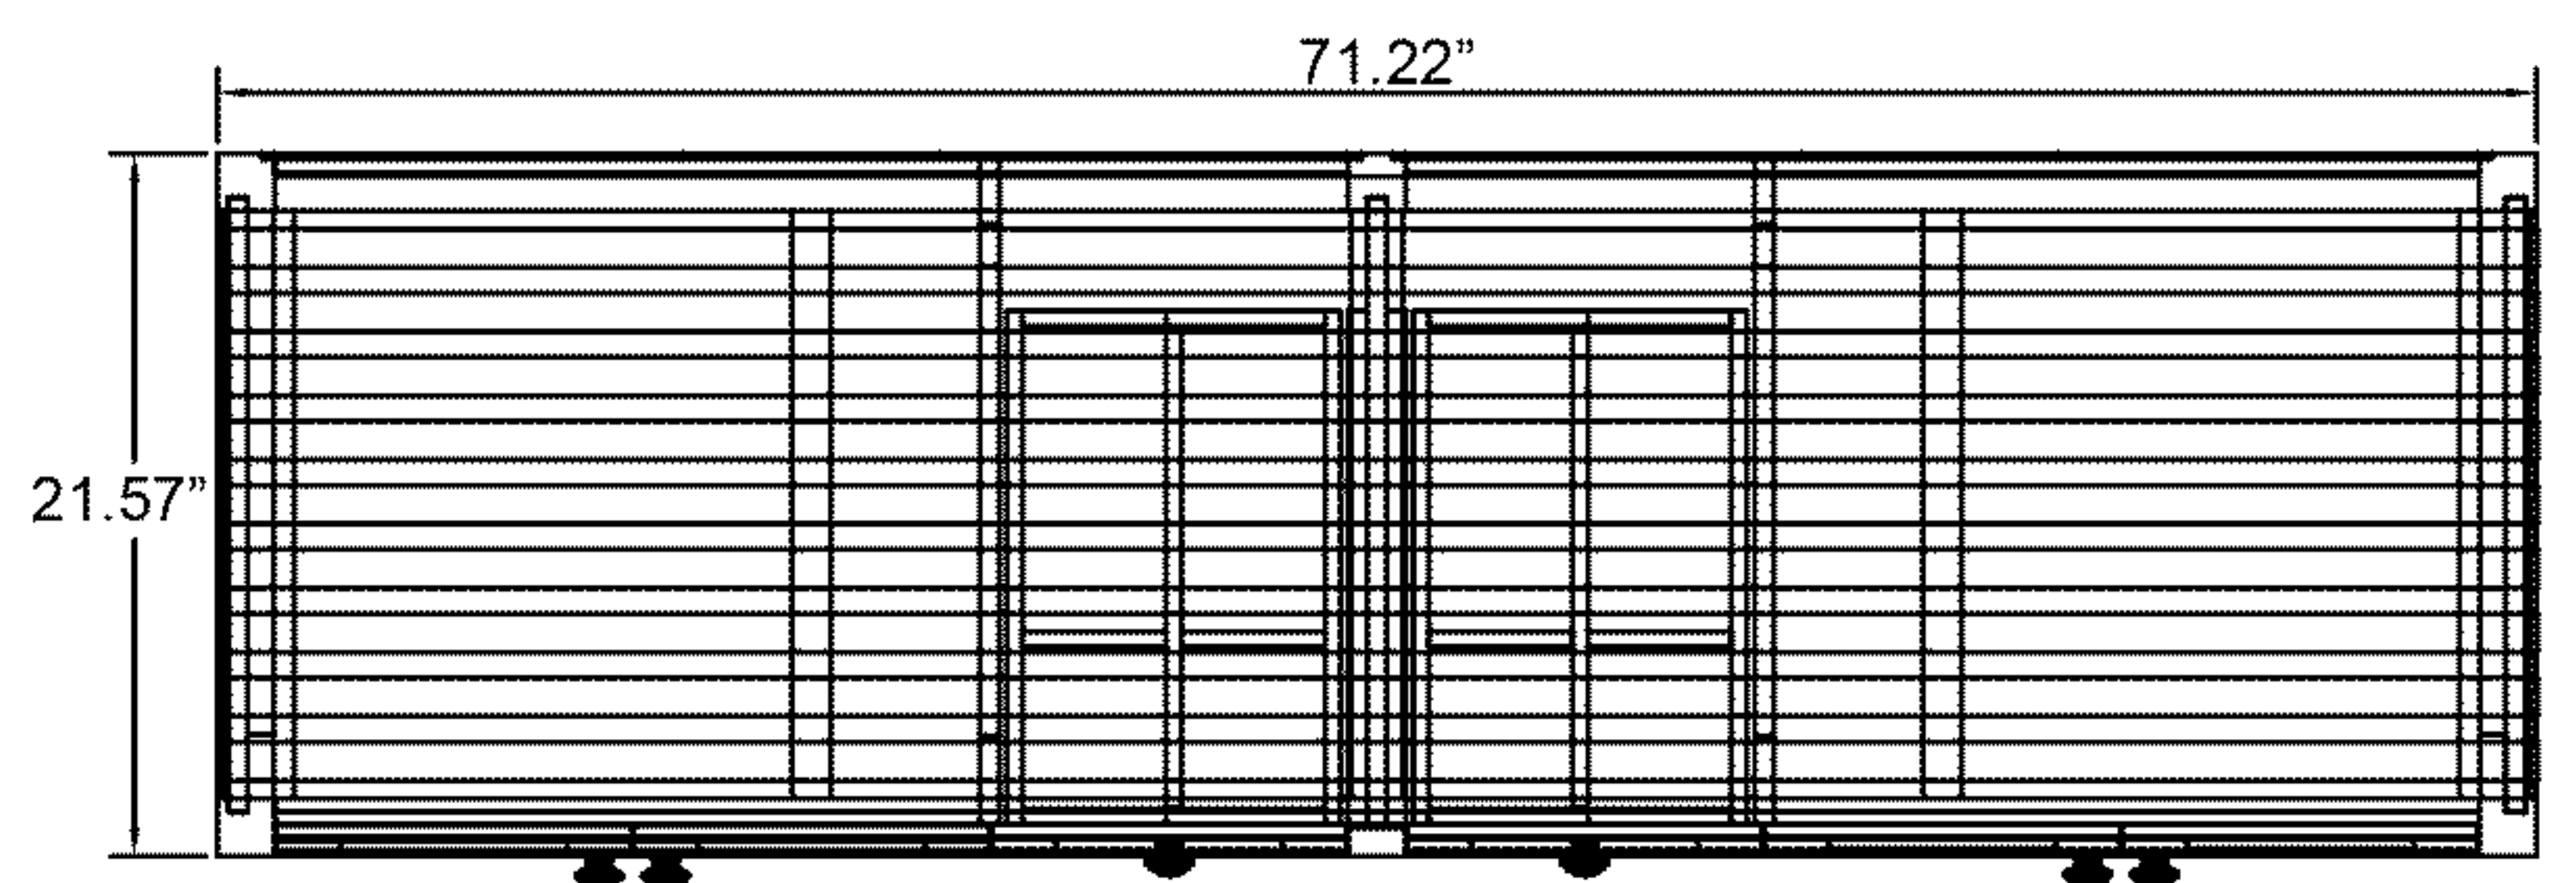

Front View

Top View

Side View

Back View

*Virtu USA vanities are hand-crafted and may vary with a minor manufacturing tolerance.*

*Natural stone characteristics are very subjective and may vary with natural veining, crystallization and lining.*