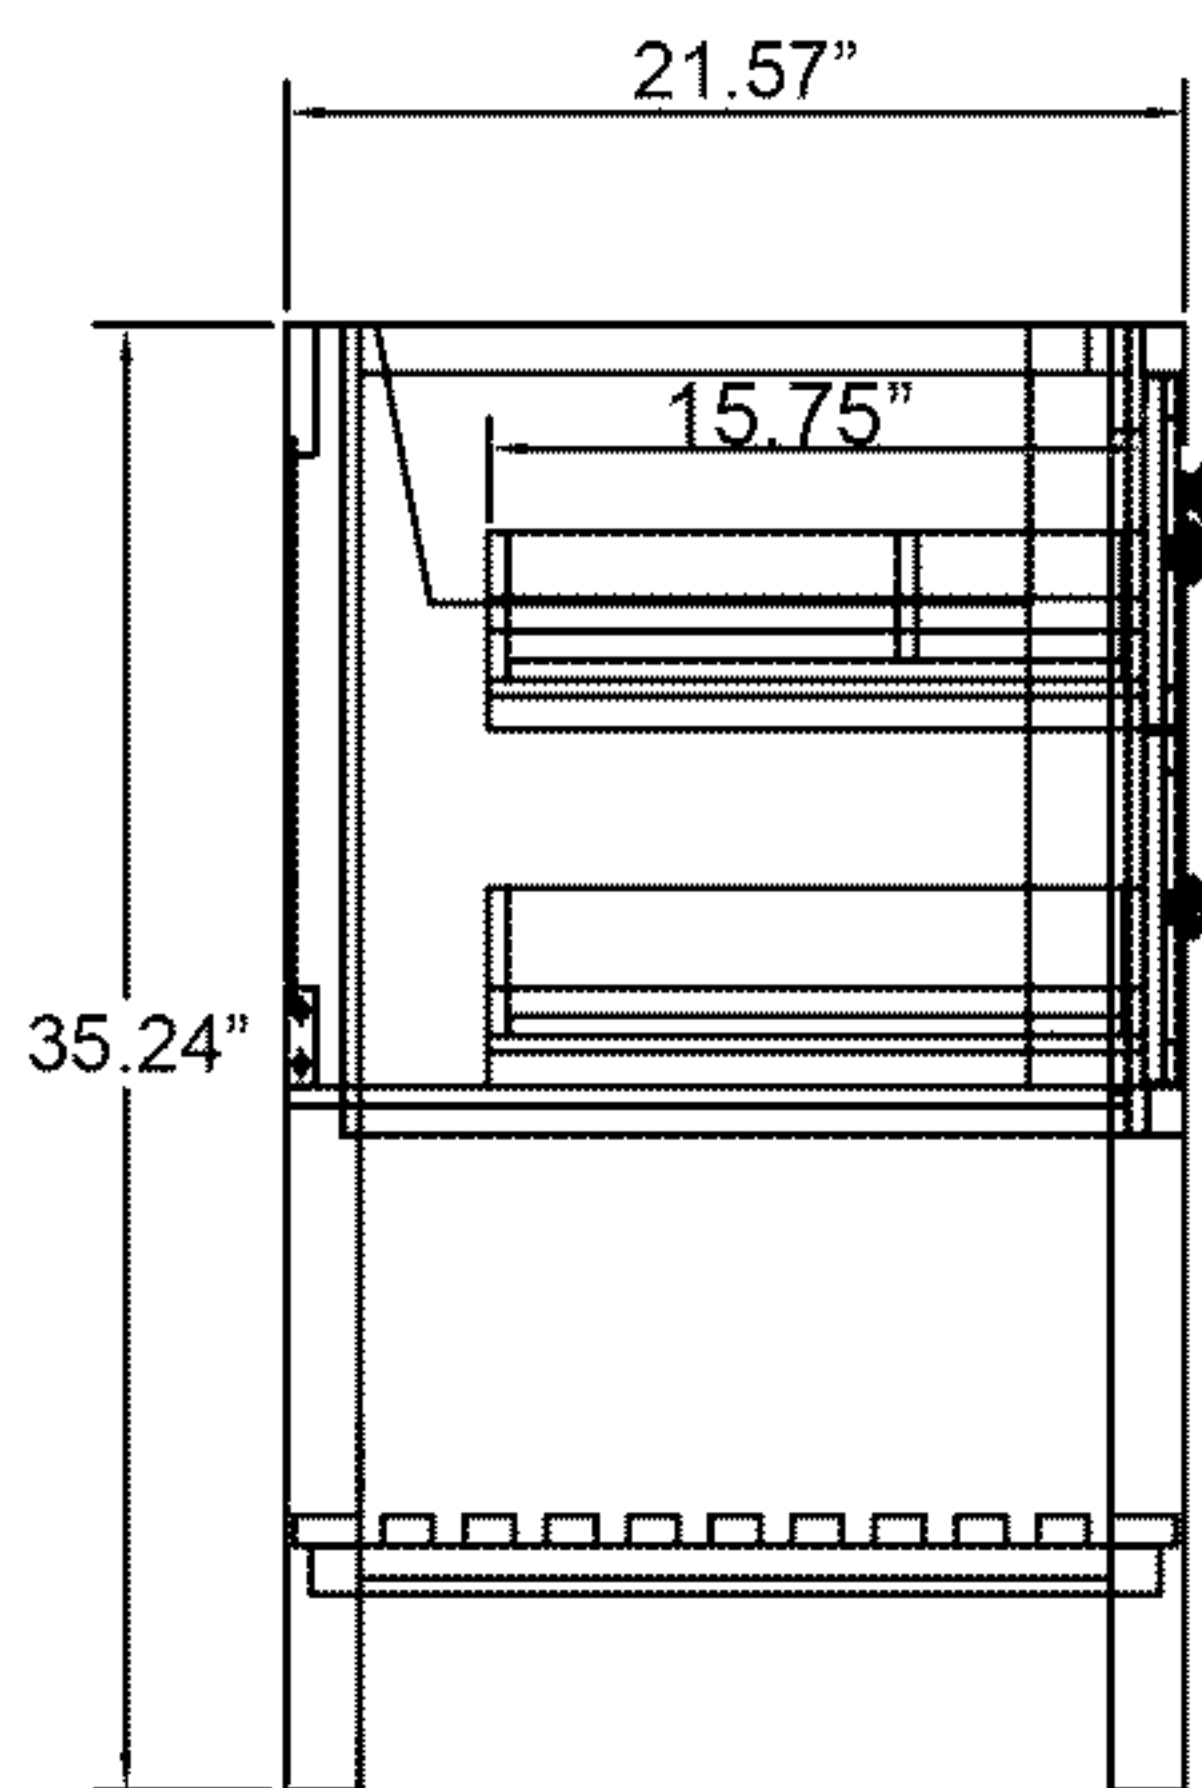

Front View

Top View

Side View

Back View

*Virtu USA vanities are hand-crafted and may vary with a minor manufacturing tolerance.*

*Natural stone characteristics are very subjective and may vary with natural veining, crystallization and lining.*