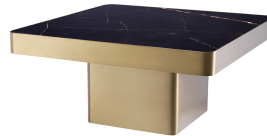

E I C H H O L T Z

SPECIFICATION SHEET

Item no.	114118
Item description	Coffee Table Luxus brushed brass finish
Category	Tables
Type	Coffee tables

ITEM MEASUREMENTS

Dimensions (cm)	81 x 81 x H. 38,5 cm
Dimensions (inch)	31.89" x 31.89" x 15.16" H
Tabletop thickness (cm)	11
Tabletop thickness (inch)	4,33

SPECIFICATIONS

Material(s)	114118A: Stainless steel 114118B: Ceramic Stainless steel
Suitable for	Indoor use/dry locations only
Assembly	This product requires assembly

PACKAGE INFORMATION (MTR/KG)

114118A - Coffee Table Luxus brushed brass finish - Stand - 1pc(s)

Package measurements	0,39 x 0,39 x 0,33
Volume	0,0502
Gross weight (kg)	11,30

114118B - Coffee Table Luxus brushed brass finish - Top - 1pc(s)

Package measurements	0,9 x 0,9 x 0,09
Volume	0,0729
Gross weight (kg)	47,00