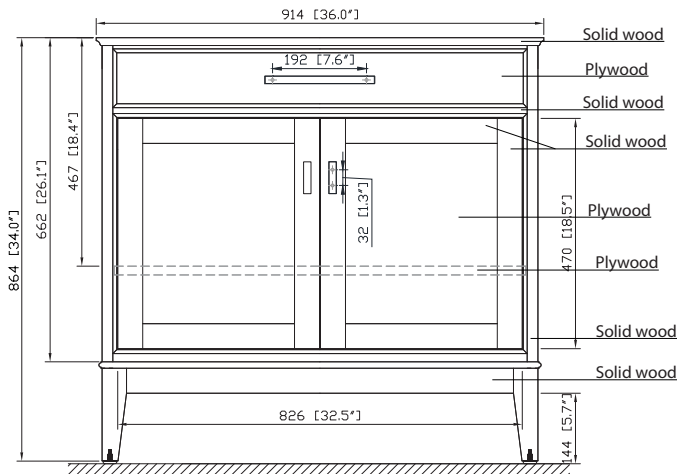

Back

Product Diagrams

Front