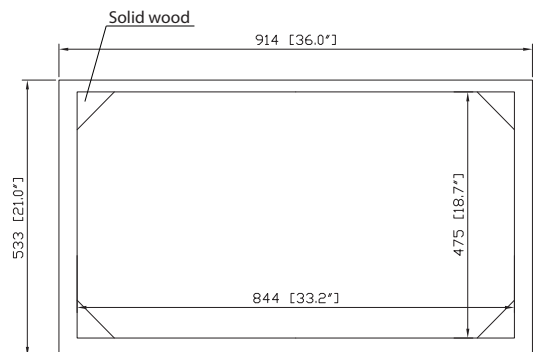

### Nominal Dimension

- 36W x 21D x 34H (inches)

### Product Diagrams

Front

Back

Side

Top