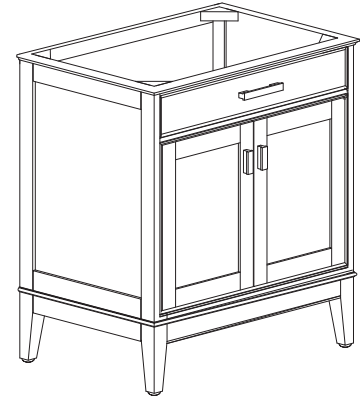

### Features

- Solid poplar frame and birch veneer plywood
- 2 soft-close doors
- 1 interior shelf
- Brushed nickel finished hardware (LE)
- Old bronze finished hardware (TO & WT)
- Adjustable height levelers

### Nominal Dimension

- 36W x 21D x 34H (inches)