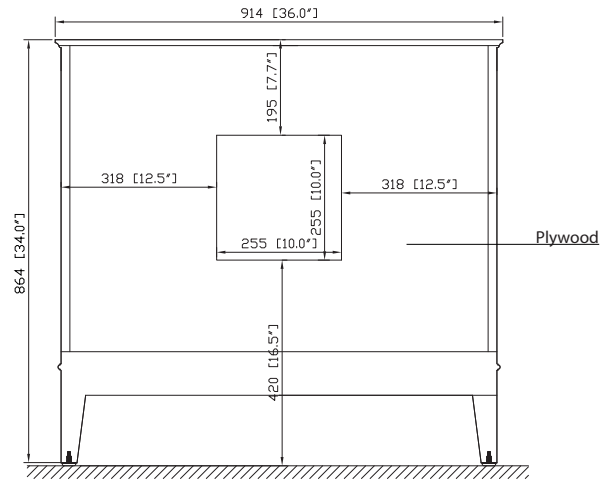

Avanity

MADISON-V36-TO
MADISON-V36-LE
MADISON-V36-WT

Features

- Solid poplar frame and birch veneer plywood
- 2 soft-close doors
- 1 interior shelf
- Brushed nickel finished hardware (LE)
- Old bronze finished hardware (TO & WT)
- Adjustable height levelers

Colors / Finishes

- Tobacco
- Light Espresso
- White

Nominal Dimension

- 36W x 21D x 34H (inches)

Related Items

Mirror	MADISON-TO	MADISON-LE	MADISON-WT
Vanity Top	SUT37BK	SUT37CW	SUT37GB
Sink	CUM18WT	CUM18LN	
Linen Tower	MADISON-LT24-TO	MADISON-LT24-LE	MADISON-LT24-WT

Product Diagrams

Back

Side

Top