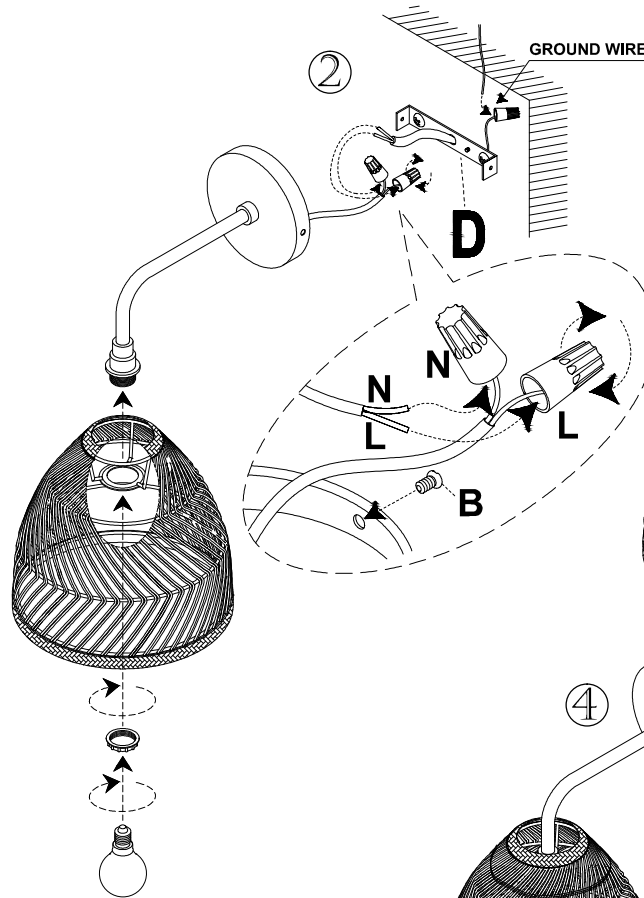

# ASSEMBLY INSTRUCTION CANE RIB SCONCE BELL

①

A X2 B X2 C X2  
SCREWS / PLASTIC CORK

DX1

NOT INCLUDED

②

BULB NOT INCLUDED

③

④

ITEM No.: RR4E  
SIZE : 21 X 30 X 31 CM.H.  
☐ MAX. 40W  E14  
☐ MAX. 8W  E14

PS-RR4E-UL

PREPARED BY: *Kandy™*  
DATE: 07/28/2020