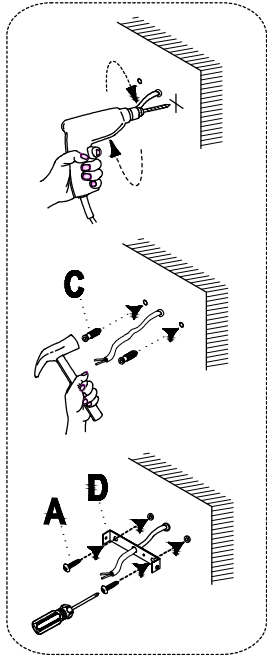

# ASSEMBLY INSTRUCTION CANE RIB SCONCE BELL

①

A X2 B X2 C X2  
SCREWS / PLASTIC CORK

DX1

NOT INCLUDED

②

BULB NOT INCLUDED

③

④

ITEM No.: RR4E  
SIZE : 21 X 30 X 31 CM.H.  
☐ MAX. 40W  E14  
☐ MAX. 8W  E14

PS-RR4E-UL

PREPARED BY: *Kandy™*  
DATE: 07/28/2020