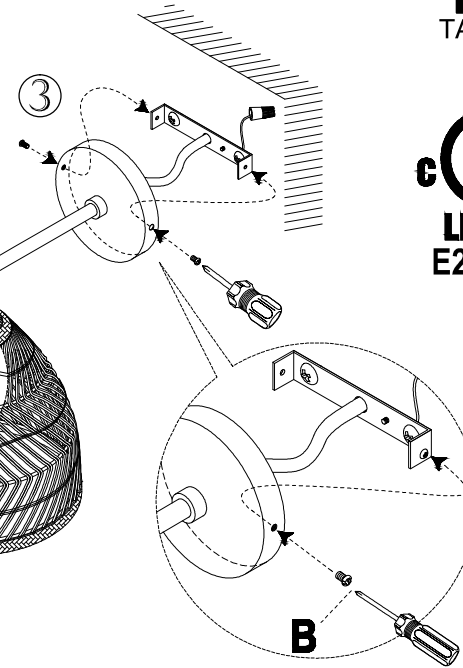

# ASSEMBLY INSTRUCTION CANE RIB SCONCE BELL

①

A X2 B X2 C X2  
SCREWS / PLASTIC CORK

DX1

NOT INCLUDED

②

BULB NOT INCLUDED

③

④

ITEM No.: RR4E  
SIZE : 21 X 30 X 31 CM.H.  
☐ MAX. 40W  E14  
☐ MAX. 8W  E14

PS-RR4E-UL

PREPARED BY: *Kandy™*  
DATE: 07/28/2020