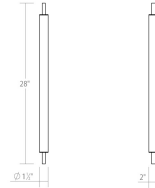

Project:

Keel LED Bath Bar Spec Sheet

SKU: 3832.25 Learn more at:
<https://sonnemanlight.com/keel-led-bath-bar>

Description: A classically minimalist approach to functionality with its architectural sleekness. Keels Bath Bar is dramatically functional and modern. In addition to this Bath Bar, Keel is also available as a free-standing [Floor Lamp](#), suspended as a [Pendant](#), and wall-mounted as a [Wall Lamp](#). These crisply intersecting forms bring multiple lighting applications to the task with architectural precision.

An [Optional Wall Plate Kit](#) is available for Keel Bath Bars.

Type #:

Dimensions

Height:	1.5"
Width:	28"
Extends:	2.25"
Minimum Extension:	2.25"
Maximum Extension:	2.25"
Size:	28"
Canopy/Backplate/Base Width:	28
Canopy/Backplate/Base Height:	1.5

Installation

Installation:	Licensed electrician required
Installation Orientation:	Any Orientation

Shipping

Carton 1 L x W x H:	32" X 6" X 6"
Carton 1 Gross Weight:	3 LBS

Shade

Shade 1 Material:	Optical Acrylic
-------------------	-----------------