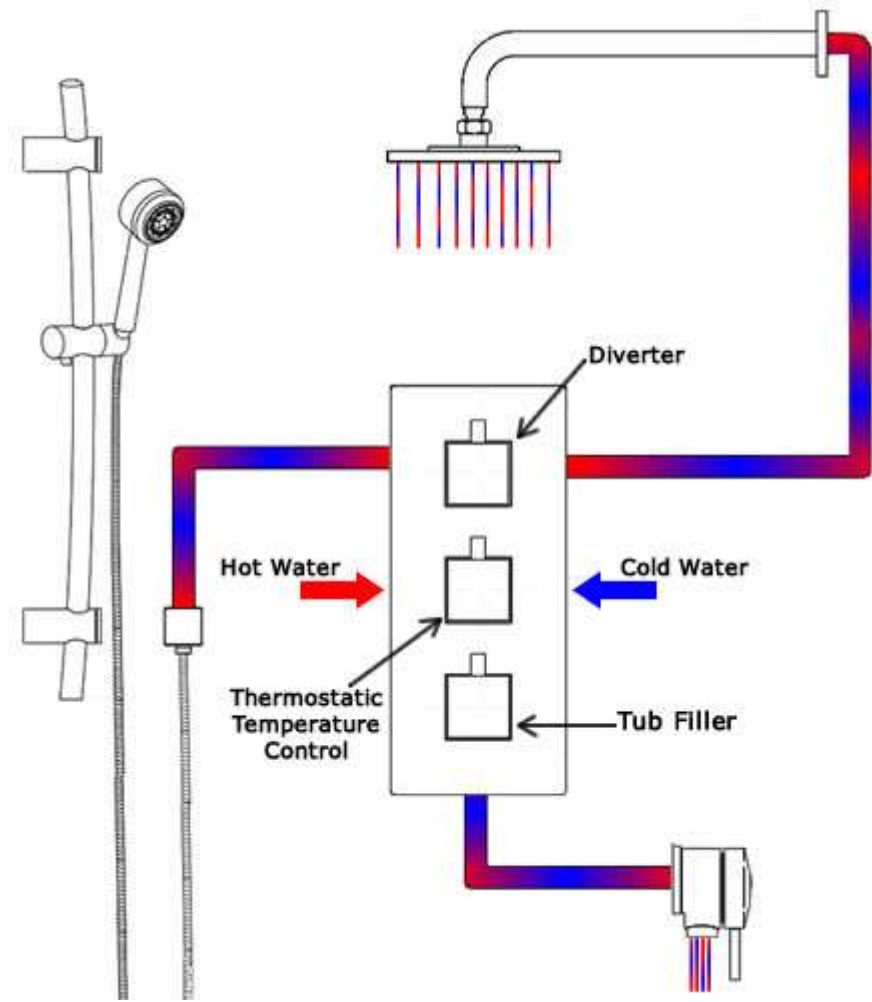

This image shows a Triple Valve with Diverter (3 outlet options).

The ¼ turn diverter can send water to a choice of two outlets, shown here with a Shower Head and Arm and a Slide Rail Shower Kit. The water does not flow from both outlets at the same time. Select either outlet 1, outlet 2 or 'off'.

The lower ¼ turn handle controls the water to the third outlet, shown here with a Freeflow Tub Filler. The water can flow to both the Tub Filler and the diverter at the same time. Please note: using two functions simultaneously may reduce the water flow to both outlets.