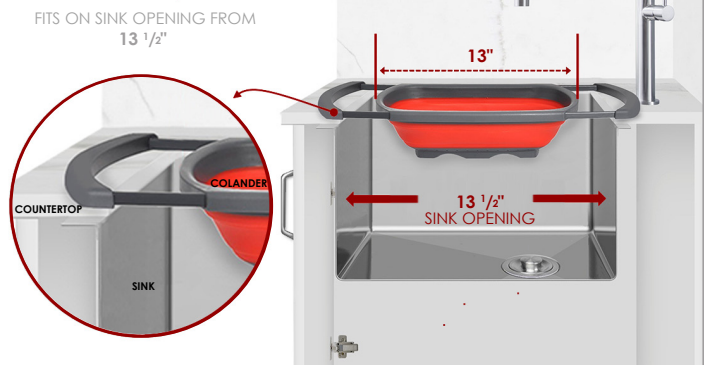

PERFECT FIT

WARRANTY

This product is covered by a year warranty. Consult our website for complete details.

Stylish International Inc.

www.stylishkb.com

[stylish.international.inc](https://www.instagram.com/stylish.international.inc)

care@stylishkb.com

+1-855-789-5352