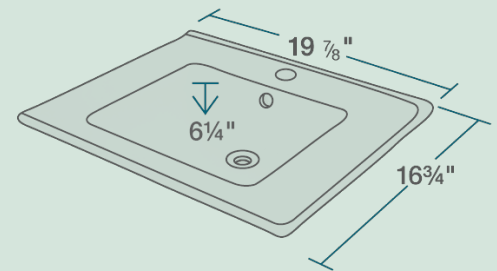

V310-WHITE Vessel Sink

Porcelain

Our porcelain sinks are made of true vitreous china and are triple glazed to create the strongest sink you will find. All of our porcelain sinks are covered by a limited lifetime warranty. All undermount sinks come with a cardboard cutout template and mounting hardware.

19 7/8" x 16 3/4" x 6 1/4"
 Topmount or Vessel Installation
 21" Minimum Cabinet Size
 True Vitreous China
 No Hardware Needed
 Limited Lifetime Warranty

Accessories

*Accessories not included

Available Colors

Features

Vessel or Drop-In Installation	21" Minimum Cabinet Size	True Vitreous China	No Hardware Needed	Limited Lifetime Warranty	One Bowl

UPC: 817299010869