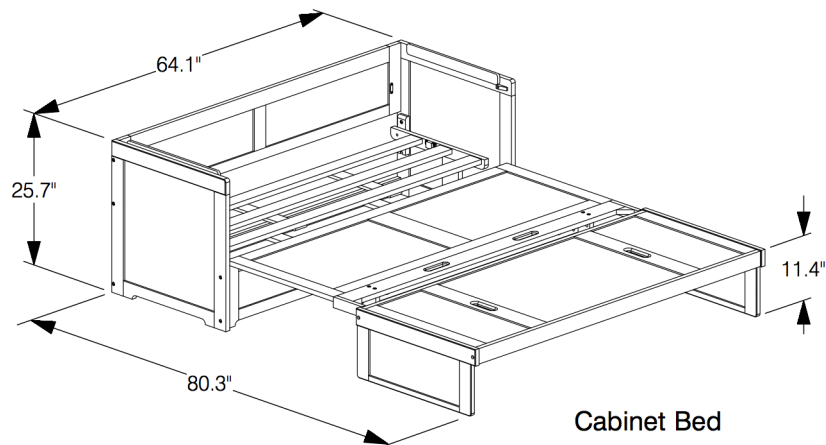

Cabinet

Cabinet Bed

Murphy Cube Cabinet Bed

	Box H	Box W	Box L	Cubes	Net Wt.	Gr. Wt.
MUR-CUB-QEN-	175mm	730mm	1670mm	0.213m3	0.0Kg	0.0Kg
	6.9"	28.7"	65.7"	7.53cuft	0.0lb	0.0lb

Assembled Product and Carton Dimensions*