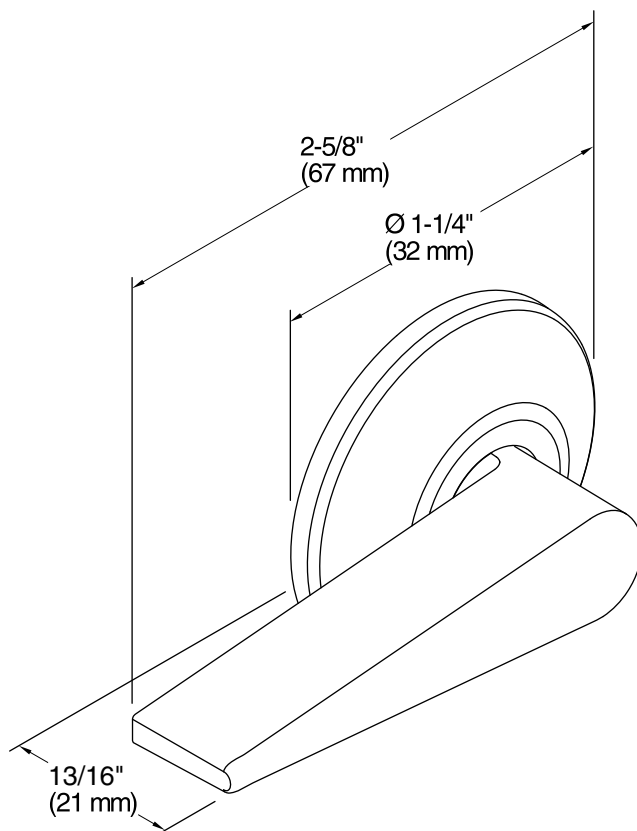

**San Souci®**  
Trip Lever for K-5172  
**K-9171-L**

**Features**

- Left-hand trip lever.
- Premium metal construction for durability.
- KOHLER finishes resist corrosion and tarnish.
- For use with the K-5172 San Souci toilet.

## Technical Information

All product dimensions are nominal.