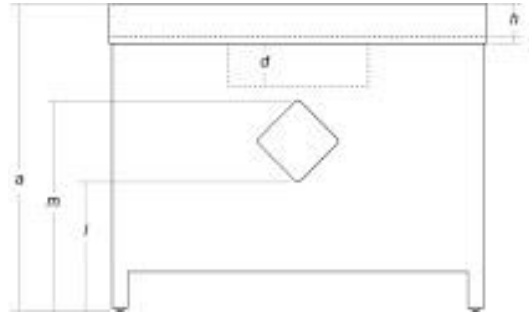

## Elma White Bathroom Vanity With Carrara Marble Top, 48"

**SKU**

HZ00000120

**Dimensions**

A	Overall Height	38.43"
B	Overall Width	48.42"
C	Overall Depth	22.04"
D	Basin Height	7.48"
E	Basin Width	18.89"
F	Basin Depth	15.74"
G	Countertop Thickness	1.1"
	Countertop Width	48.42"
	Countertop Depth	22.04"
H	Height of Backsplash	3.93"
I	Backsplash Thickness	0.55"
	Vanity Base Height	33.46"
	Vanity Base Width	41.33"
	Vanity Base Depth	21.65"
J	Diameter of Faucet Holes	1.37"
K	Distance Between Center of Faucet Holes	4.01"
L	Lowest Height of Plumbing from Floor	19.52"
M	Highest Height of Plumbing from Floor	27.55"
N	Height of Plumbing Cutout (Wall Hung)	Not Applicable

Leg Material	Birch
Are Legs Adjustable	Yes

**Mirrors**

Mirror Included	No
-----------------	----

**Drawers**

Number of Functional Drawers	4
Number of False Drawers	2
Internal Drawer Dimensions 1	H 7" W 10" D 18"
Internal Drawer Dimensions 2	H 7" W 17" D 18"
Soft Close	Yes
Drawer Construction	Dovetail Joints
No. of Functional Drawers with Dividers	2
Are Drawer Dividers Removable	Yes