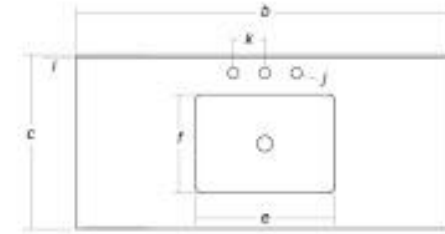

## Elma White Bathroom Vanity With Carrara Marble Top, 48"

**SKU**

HZ00000120

**Dimensions**

A	Overall Height	38.43"
B	Overall Width	48.42"
C	Overall Depth	22.04"
D	Basin Height	7.48"
E	Basin Width	18.89"
F	Basin Depth	15.74"
G	Countertop Thickness	1.1"
	Countertop Width	48.42"
	Countertop Depth	22.04"
H	Height of Backsplash	3.93"
I	Backsplash Thickness	0.55"
	Vanity Base Height	33.46"
	Vanity Base Width	41.33"
	Vanity Base Depth	21.65"
J	Diameter of Faucet Holes	1.37"
K	Distance Between Center of Faucet Holes	4.01"
L	Lowest Height of Plumbing from Floor	19.52"
M	Highest Height of Plumbing from Floor	27.55"
N	Height of Plumbing Cutout (Wall Hung)	Not Applicable

Leg Material	Birch
Are Legs Adjustable	Yes

**Mirrors**

Mirror Included	No
-----------------	----

**Drawers**

Number of Functional Drawers	4
Number of False Drawers	2
Internal Drawer Dimensions 1	H 7" W 10" D 18"
Internal Drawer Dimensions 2	H 7" W 17" D 18"
Soft Close	Yes
Drawer Construction	Dovetail Joints
No. of Functional Drawers with Dividers	2
Are Drawer Dividers Removable	Yes