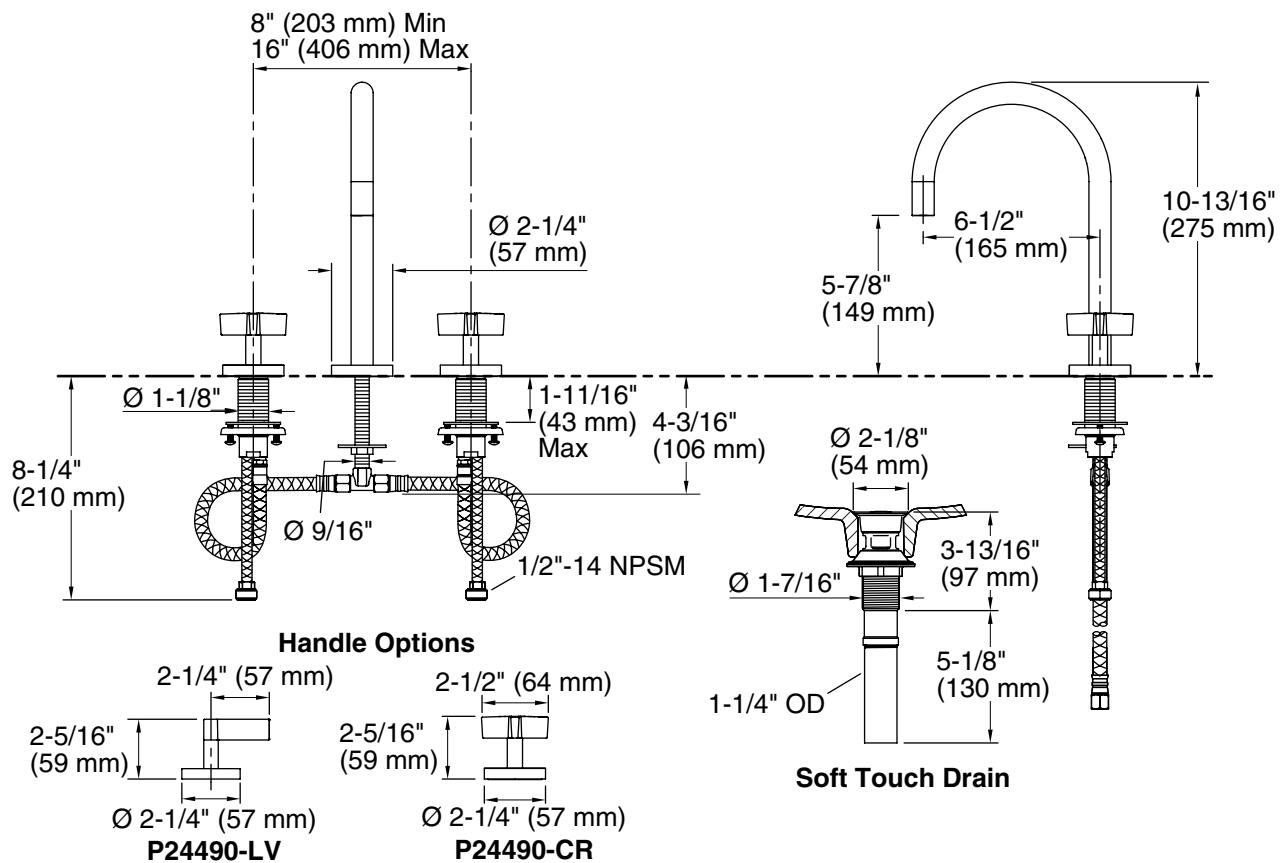

### FEATURES

- Solid brass construction for durability and reliability
- Two-handle, widespread lavatory faucet for 8" (203 mm) to 16" (406 mm) centers
- 1.2 gal/min (4.5 l/min) maximum flow rate
- Includes Soft Touch drain
- Quarter-turn washerless ceramic disc valves
- Meets CalGreen requirements for bathroom sink faucets
- Complements the One collection

### SPECIFIED MODEL

Model	Description	Finishes		
P24490-CR	One Basin Set, Gooseneck Spout, Cross Handles	<input type="checkbox"/> CP Polished Chrome	<input type="checkbox"/> AD Nickel Silver	<input type="checkbox"/> AG Brushed Nickel
		<input type="checkbox"/> GN Gunmetal	<input type="checkbox"/> ULB Unlacquered Brass	* BL Matte Black
P24490-LV	One Basin Set, Gooseneck Spout, Lever Handles	<input type="checkbox"/> CP Polished Chrome	<input type="checkbox"/> AD Nickel Silver	<input type="checkbox"/> AG Brushed Nickel
		<input type="checkbox"/> GN Gunmetal	<input type="checkbox"/> ULB Unlacquered Brass	* BL Matte Black