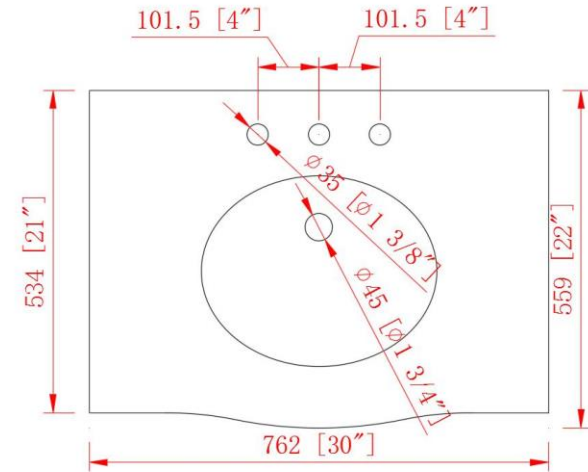

Monroe 30" Bathroom Vanity

30 in. W x 22 in. D x 37 11/16 in. H
(76.2 cm x 55.9 cm x 95.8 cm)

Top View

Back View