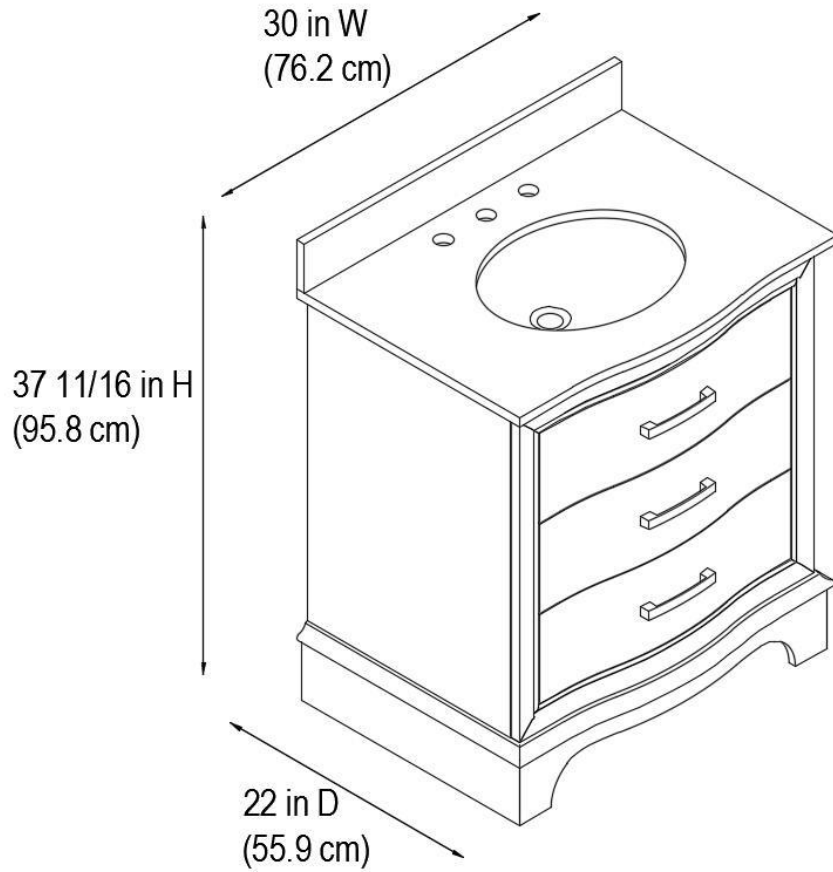

Monroe 30" Bathroom Vanity

30 in. W x 22 in. D x 37 11/16 in. H
(76.2 cm x 55.9 cm x 95.8 cm)

Top View

Back View