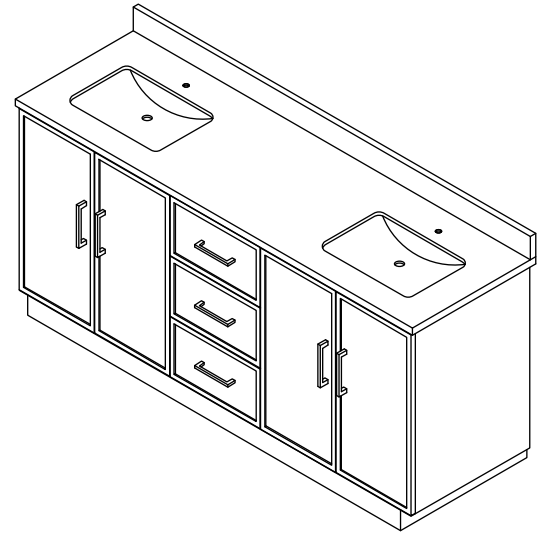

WYNDHAM COLLECTION

TOP VIEW OF VANITY CABINET

*Note: Due to high probability of breakage, the backsplash comes in two pieces, cut from the same piece. All measurements are $\pm 1/4$ ".

WC-7474-72-DBL

WYNDHAM COLLECTION

Side splash is reversible.

Note: Due to high probability of breakage, the backsplash comes in two pieces, cut from the same piece. All measurements are $\pm 1/4"$.

WC-VCA-72-DBL-TOP