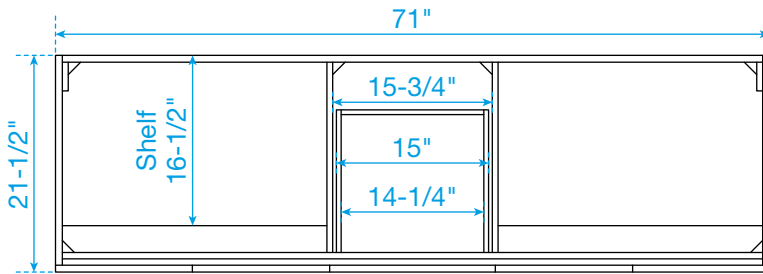

WYNDHAM COLLECTION

TOP VIEW OF VANITY CABINET

*Note: Due to high probability of breakage, the backsplash comes in two pieces, cut from the same piece. All measurements are $\pm 1/4$ ".

WC-7474-72-DBL

WYNDHAM COLLECTION

Side splash is reversible.

Note: Due to high probability of breakage, the backsplash comes in two pieces, cut from the same piece. All measurements are $\pm 1/4"$.

WC-VCA-72-DBL-TOP