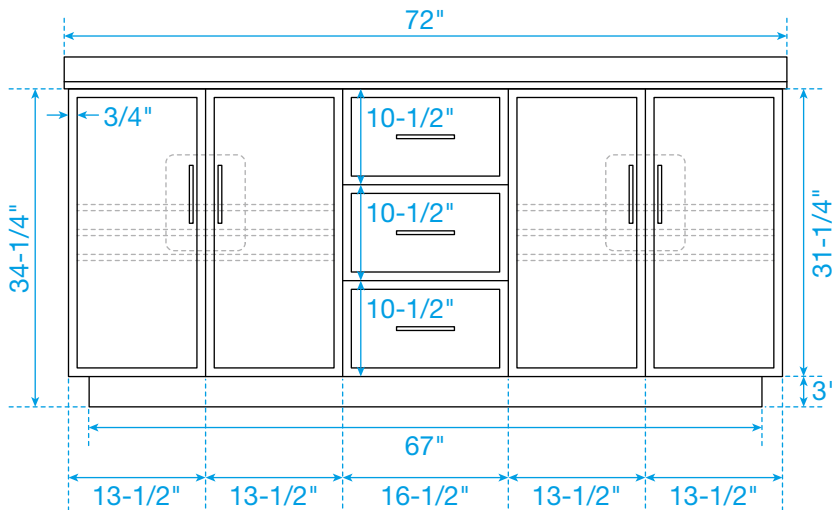

WYNDHAM COLLECTION

TOP VIEW OF VANITY CABINET

*Note: Due to high probability of breakage, the backsplash comes in two pieces, cut from the same piece. All measurements are $\pm 1/4$ ".

WC-7474-72-DBL

WYNDHAM COLLECTION

Side splash is reversible.

Note: Due to high probability of breakage, the backsplash comes in two pieces, cut from the same piece. All measurements are $\pm 1/4"$.

WC-VCA-72-DBL-TOP