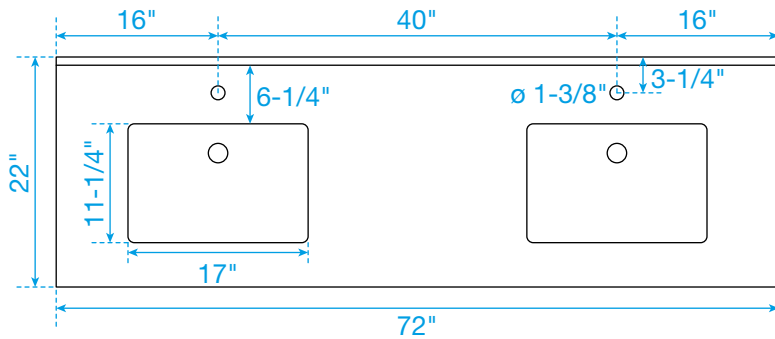

WYNDHAM COLLECTION

TOP VIEW OF VANITY CABINET

*Note: Due to high probability of breakage, the backsplash comes in two pieces, cut from the same piece. All measurements are $\pm 1/4$ ".

WC-7474-72-DBL

WYNDHAM COLLECTION

Side splash is reversible.

Note: Due to high probability of breakage, the backsplash comes in two pieces, cut from the same piece. All measurements are $\pm 1/4"$.

WC-VCA-72-DBL-TOP