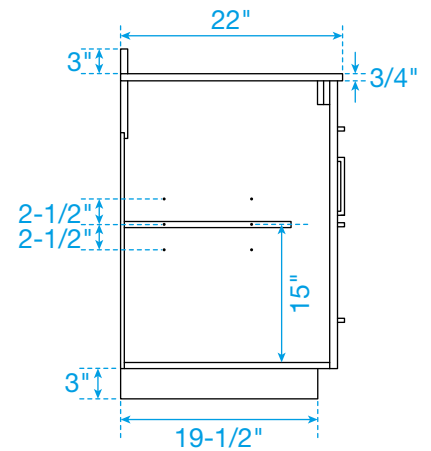

WYNDHAM COLLECTION

TOP VIEW OF VANITY CABINET

*Note: Due to high probability of breakage, the backsplash comes in two pieces, cut from the same piece. All measurements are $\pm 1/4$ ".

WC-7474-72-DBL

WYNDHAM COLLECTION

Side splash is reversible.

Note: Due to high probability of breakage, the backsplash comes in two pieces, cut from the same piece. All measurements are $\pm 1/4"$.

WC-VCA-72-DBL-TOP