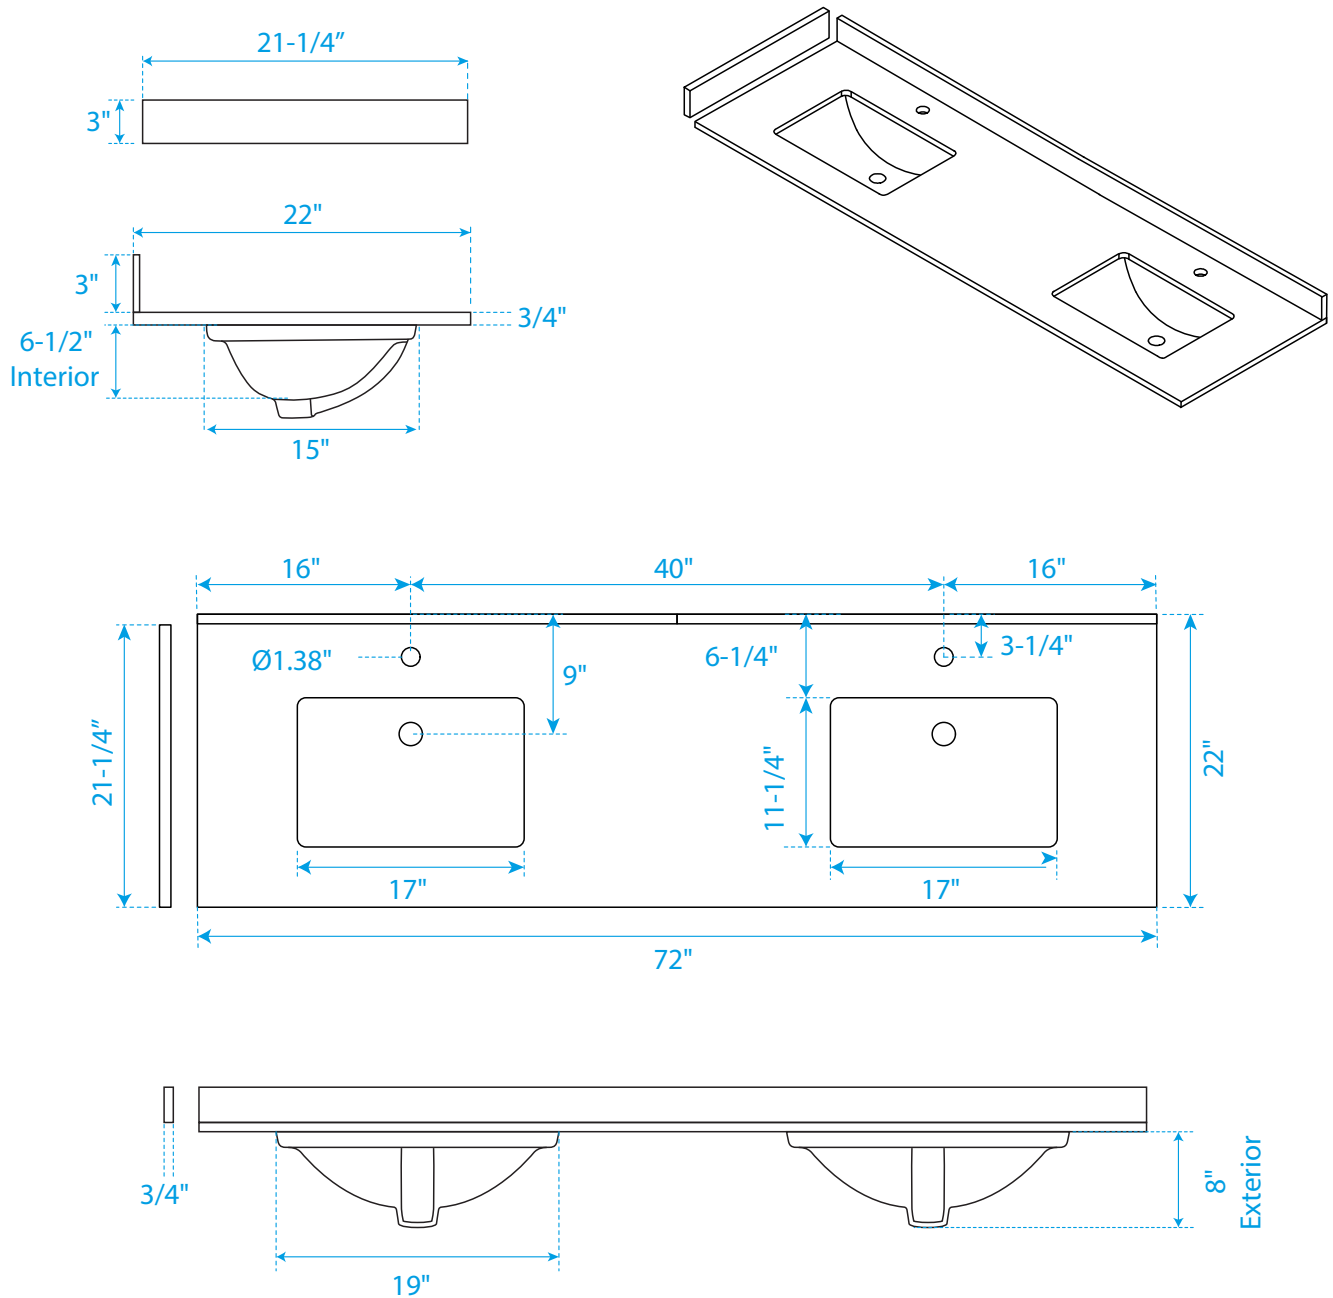

WYNDHAM COLLECTION

TOP VIEW OF VANITY CABINET

*Note: Due to high probability of breakage, the backsplash comes in two pieces, cut from the same piece. All measurements are $\pm 1/4$ ".

WC-7474-72-DBL

WYNDHAM COLLECTION

Side splash is reversible.

Note: Due to high probability of breakage, the backsplash comes in two pieces, cut from the same piece. All measurements are $\pm 1/4"$.

WC-VCA-72-DBL-TOP