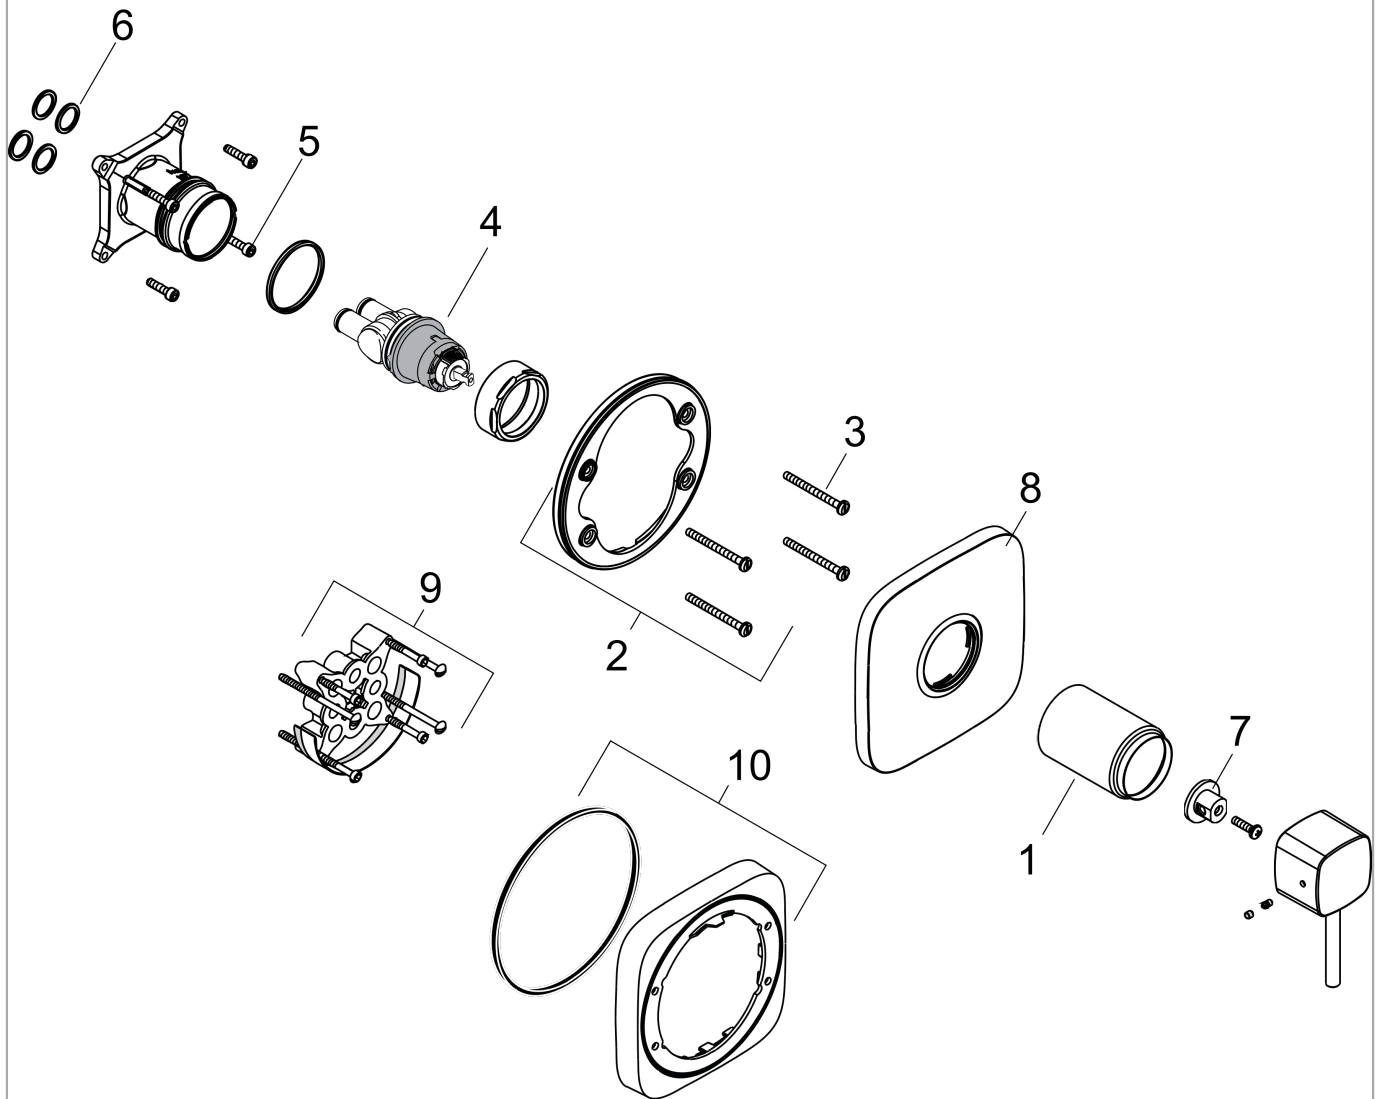

PuraVida
Pressure Balance Trim
 Finishes : **chrome** Part no. : **15407001**

Description

Features

- Flow: 5.5 GPM (20.6 L/Min)
- Integrated bypass for use with diverter tub spouts
- Temperature and on/off control for 1 outlet

Item details

List Price \$ 271.00

Compliance

Product image

Scale drawing

PuraVida
Pressure Balance Trim
 Finishes : **chrome** Part no. : **15407001**

Exploded drawing

Year of production: >08/10

PuraVida

Pressure Balance Trim

Finishes : **chrome** Part no. : **15407001**

Spare parts list

Year of production: >08/10

Pos.	Description	Part no.	Price	PU
1	sleeve	88765000	-	1
2	holder for escutcheon	98793000	-	1
3	set of fixing screws	96454000	-	1
4	cartridge, assy	88727000	-	1
5	set of screws	96525000	-	1
6	O-ring 16x2	98133000	-	1
7	adapter for handle	92756000	-	1
8	escutcheon	88780000	-	1
9	extension 25 mm	13595000	-	1
10	extension 22 mm	15597000	-	1
a	base body	01850181	-	1