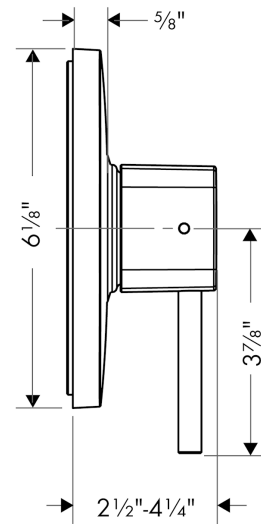

PuraVida
Pressure Balance Trim
 Finishes : **chrome** Part no. : **15407001**

Description

Features

- Flow: 5.5 GPM (20.6 L/Min)
- Integrated bypass for use with diverter tub spouts
- Temperature and on/off control for 1 outlet

Item details

List Price \$ 271.00

Compliance

Product image

Scale drawing

PuraVida
Pressure Balance Trim
 Finishes : **chrome** Part no. : **15407001**

Exploded drawing

Year of production: >08/10

PuraVida

Pressure Balance Trim

Finishes : **chrome** Part no. : **15407001**

Spare parts list

Year of production: >08/10

Pos.	Description	Part no.	Price	PU
1	sleeve	88765000	-	1
2	holder for escutcheon	98793000	-	1
3	set of fixing screws	96454000	-	1
4	cartridge, assy	88727000	-	1
5	set of screws	96525000	-	1
6	O-ring 16x2	98133000	-	1
7	adapter for handle	92756000	-	1
8	escutcheon	88780000	-	1
9	extension 25 mm	13595000	-	1
10	extension 22 mm	15597000	-	1
a	base body	01850181	-	1