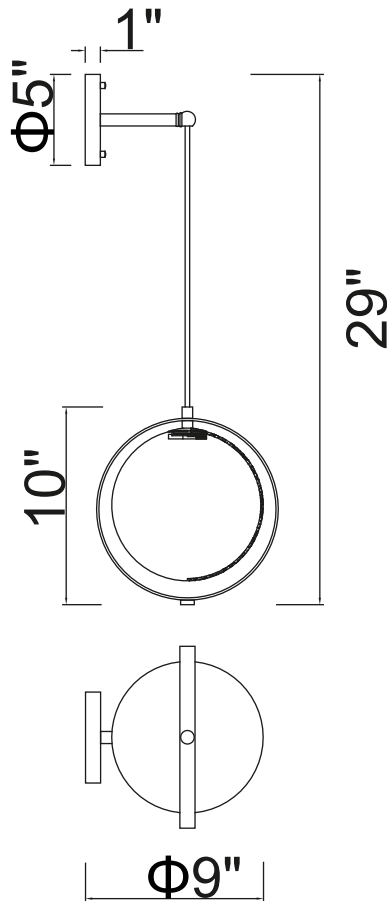

PROJECT: _____

FIXTURE TYPE: _____

LOCATION: _____

CONTACT/PHONE: _____

Item	1153W9-1-169
Collection	DA VINCI
Finish	Medallion Gold
Glass	Frosted
Crystal	-----
Input	120V AC,60HZ,AC

Shade	-----
Length/Dia.	9"
Width/Ext.	-----
Height	10"
Maximum	29"
Lumens	-----

Light Source	LED G9
Bulb Info.	1×MAX7W
Included	-----
Dimmable	Yes
Color	-----
Weight	-----