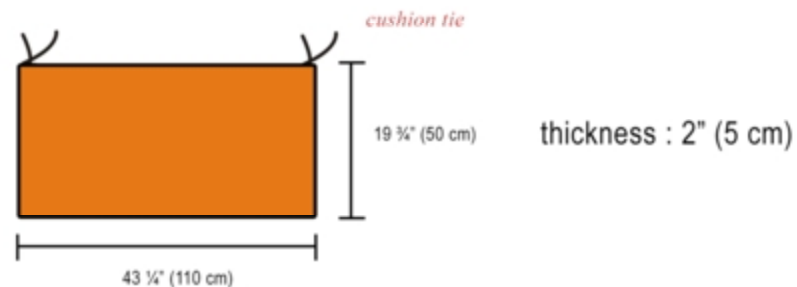

category : **BENCHES**

collection : **CLASSIC**

47" CLASSIC BENCH

code : CH - 023

W47 x H36 x D25.5"

W120 x H91 x D64.5 cm

Arm Height : 26" (67 cm)

Seat Height : 18" (45 cm)

Net Weight : 50 lbs. (22.5 kgs)

Gross Weight : 55 lbs. (25 kgs)

Packaging Dimension

54 x 31 x 7" = 7.02 cu. Ft

138 x 80 x 18 cm = 0.20 m³

Cushion Dimension

- Assembly is required. Natural fine hand sanded finish.