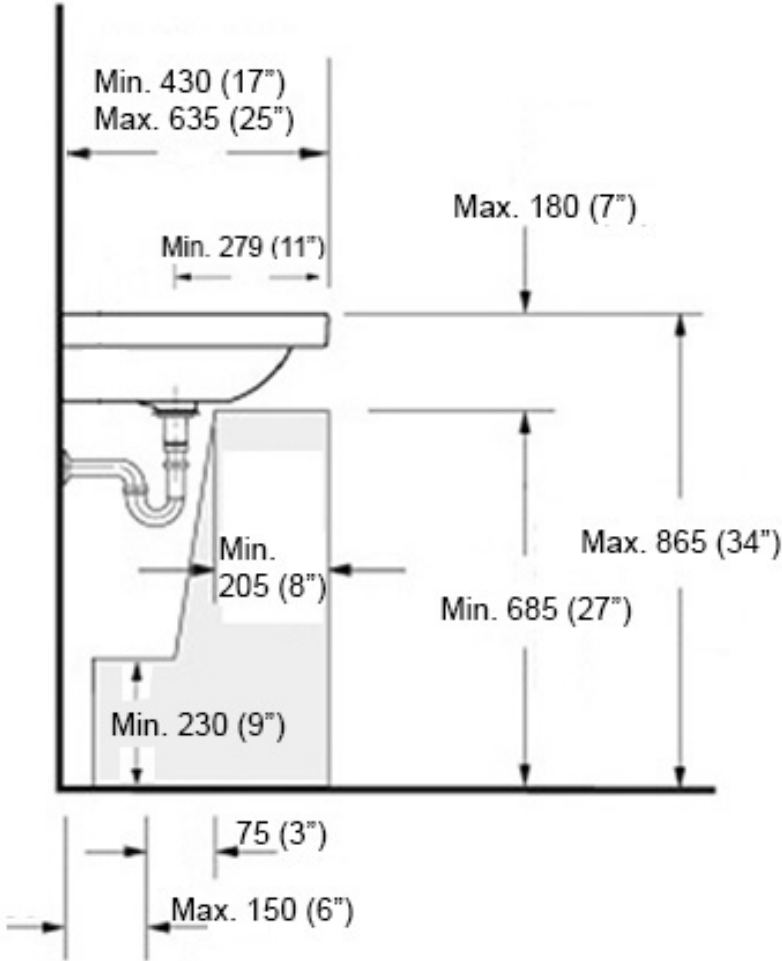

“.nn” refers to the number of faucets holes

Codes & Standards:

- ADA Compliant

* WS Bath Collections reserves the right to revise dimensions or information on this sheet without notice

Collection Energy	Model Energy 60	Dimensions Metric <i>1 inch = 2.54 cm</i> <i>1 inch = 25.4 mm</i>	 1051 Lea Drive - Collegeville, PA 19426 Tel. 215 513 9400 - Fax 610 831 0215 www.ws bathcollections.com - info@ws bathcollectins.com
-------------------------------	-----------------------------	---	---

Collection
Energy

Model |
Energy 60

Dimensions Metric

1 inch = 2.54 cm
1 inch = 25.4 mm

WS[®]
BATH
COLLECTIONS

1051 Lea Drive - Collegeville, PA 19426
Tel. 215 513 9400 - Fax 610 831 0215
www.ws bathcollections.com - info@ws bathcollections.com

Dimensions Metric
1 inch = 2.54 cm
1 inch = 25.4 mm

WS[®]
BATH
COLLECTIONS

1051 Lea Drive - Collegeville, PA 19426
Tel. 215 513 9400 - Fax 610 831 0215
www.ws bathcollections.com - info@ws bathcollections.com

Recommended ADA Installation

Note: ADA Compliant when installed in accordance with ADA guidelines

<p>Collection Energy</p>	<p>Model Energy 60</p>	<p>Dimensions Metric 1 inch = 2.54 cm 1 inch = 25.4 mm</p>	<p>WS[®] BATH COLLECTIONS 1051 Lea Drive - Collegeville, PA 19426 Tel. 215 513 9400 - Fax 610 831 0215 www.ws bathcollections.com - info@ws bathcollectins.com</p>
-------------------------------------	-------------------------------------	--	--