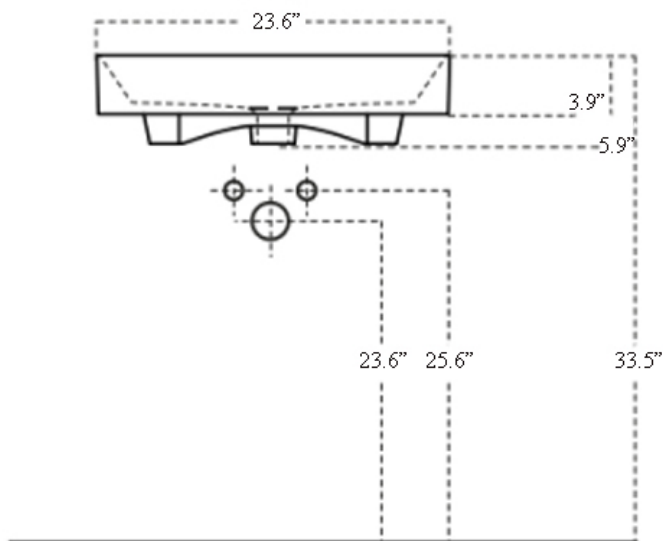

Energy 60

Features

- Bathroom Sink, With Overflow, Wall Mount or Countertop (Vessel) Installation
- Made of Ceramic
- Available in 2 Finishes: Glossy White and Matte Black
- With Overflow
- Wall Mount or Countertop (Vessel) Installation
- Available with One, Three (4" or 8" Spread), or No Faucet Hole
- Available with Soap Dispenser Hole Option to the Left or Right of Faucet Hole

Related Items:

- WSBC 53991 | Push Waste Drain
- WSBC 53922 | Decorative Trap

Finishes:

-  Glossy White
-  Matte Black

SKU# | Options:

- Energy 60.00 WG | No Faucet Hole, Glossy White
- Energy 60.01 WG | One Faucet Hole, Glossy White
- Energy 60.03-4 WG | Three Faucet Hole 4" Spread, Glossy White
- Energy 60.03-8 WG | Three Faucet Hole 8" Spread, Glossy White
- Energy 60.00 BM | No Faucet Hole, Matte Black
- Energy 60.01 BM | Single Faucet Hole, Matte Black
- Energy 60.03-4 BM | Three Faucet Hole 4" Spread, Matte Black
- Energy 60.03-8 BM | Three Faucet Hole 8" Spread, Matte Black
- Energy 60.02L | Left Soap Dispenser Hole (Specify Distance)
- Energy 60.02R | Right Soap Dispenser Hole (Specify Distance)

“.nn” refers to the number of faucets holes

Codes & Standards:

- ADA Compliant

* WS Bath Collections reserves the right to revise dimensions or information on this sheet without notice

Collection Energy	Model Energy 60	Dimensions Metric <i>1 inch = 2.54 cm</i> <i>1 inch = 25.4 mm</i>	 1051 Lea Drive - Collegeville, PA 19426 Tel. 215 513 9400 - Fax 610 831 0215 www.ws bathcollections.com - info@ws bathcollectins.com
-------------------------------	-----------------------------	---	---

Collection
Energy

Model |
Energy 60

Dimensions Metric

1 inch = 2.54 cm
1 inch = 25.4 mm

WS[®]
BATH
COLLECTIONS

1051 Lea Drive - Collegeville, PA 19426
Tel. 215 513 9400 - Fax 610 831 0215
www.ws bathcollections.com - info@ws bathcollections.com