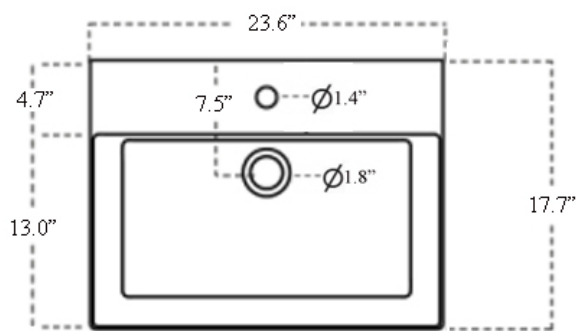

Energy 60

Features

- Bathroom Sink, With Overflow, Wall Mount or Countertop (Vessel) Installation
- Made of Ceramic
- Available in 2 Finishes: Glossy White and Matte Black
- With Overflow
- Wall Mount or Countertop (Vessel) Installation
- Available with One, Three (4" or 8" Spread), or No Faucet Hole
- Available with Soap Dispenser Hole Option to the Left or Right of Faucet Hole

Related Items:

- WSBC 53991 | Push Waste Drain
- WSBC 53922 | Decorative Trap

Finishes:

-  Glossy White
-  Matte Black

SKU# | Options:

- Energy 60.00 WG | No Faucet Hole, Glossy White
- Energy 60.01 WG | One Faucet Hole, Glossy White
- Energy 60.03-4 WG | Three Faucet Hole 4" Spread, Glossy White
- Energy 60.03-8 WG | Three Faucet Hole 8" Spread, Glossy White
- Energy 60.00 BM | No Faucet Hole, Matte Black
- Energy 60.01 BM | Single Faucet Hole, Matte Black
- Energy 60.03-4 BM | Three Faucet Hole 4" Spread, Matte Black
- Energy 60.03-8 BM | Three Faucet Hole 8" Spread, Matte Black
- Energy 60.02L | Left Soap Dispenser Hole (Specify Distance)
- Energy 60.02R | Right Soap Dispenser Hole (Specify Distance)

“.nn” refers to the number of faucets holes

Codes & Standards:

- ADA Compliant

* WS Bath Collections reserves the right to revise dimensions or information on this sheet without notice

Collection Energy	Model Energy 60	Dimensions Metric <i>1 inch = 2.54 cm</i> <i>1 inch = 25.4 mm</i>	 1051 Lea Drive - Collegeville, PA 19426 Tel. 215 513 9400 - Fax 610 831 0215 www.ws bathcollections.com - info@ws bathcollectins.com
-------------------------------	-----------------------------	---	---

Collection
Energy

Model |
Energy 60

Dimensions Metric

1 inch = 2.54 cm
1 inch = 25.4 mm

WS[®]
BATH
COLLECTIONS

1051 Lea Drive - Collegeville, PA 19426
Tel. 215 513 9400 - Fax 610 831 0215
www.ws bathcollections.com - info@ws bathcollections.com