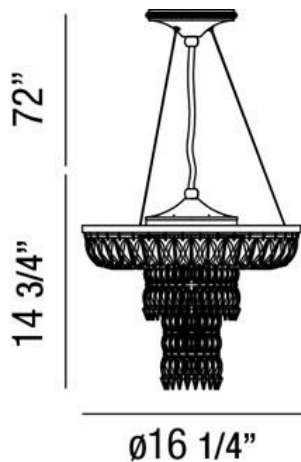

ROSALIA, 16" ROUND PENDANT

PRODUCT DETAILS

No.	:	25649-017
Product Color	:	ANTIQUÉ SILVER
Product Material	:	METAL
Shade / Accent Colour	:	CLEAR
Shade / Accent Material	:	CRYSTAL
Diameter	:	16.25"
Height	:	14.75"
Overall Height	:	86.75"
Weight	:	15.8lbs

LIGHT SOURCE DETAILS

Number of Bulbs	:	9
Light Source	:	Halogen
Light Source Type	:	BI-PIN
Input Voltage	:	120V
Bulb Voltage	:	12V
Socket Type	:	G4
Wattage	:	20W
Total Wattage	:	180W
Bulb Included	:	Yes
Dimmable	:	Yes

Options Available

ITEM NO.	FINISH	SHADE
25649-017	ANTIQUÉ SILVER	CLEAR

TECHNICAL DETAILS

Light Direction	:	Down
Hanging Support Type	:	AIRCRAFT CABLE
Hanging Support Length	:	72"
Canopy / Backplate Height	:	2"
Canopy / Backplate Dia.	:	6.25"
Adjustable Lamp Head	:	No
Approval	:	