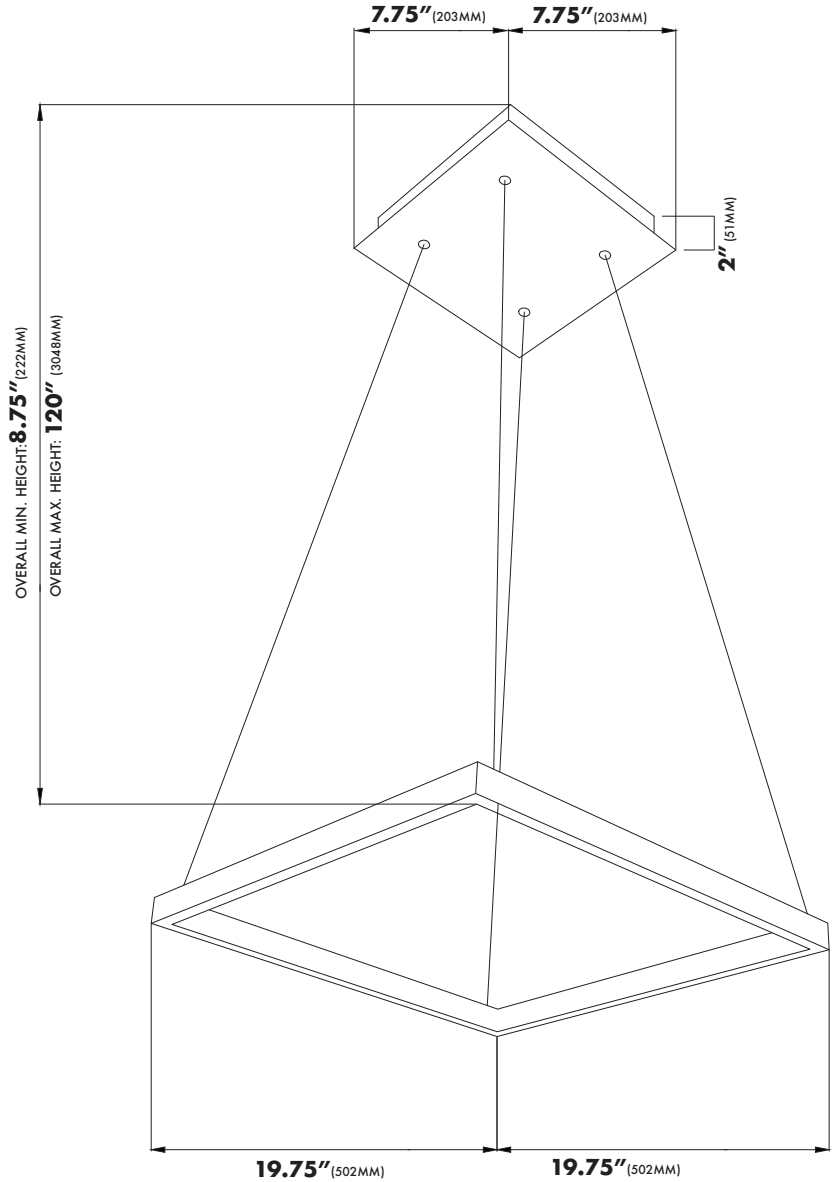

**FEATURES**

- Aluminum Body / Acrylic Prismatic Lens
- Suspension Fixture w/ Angle and Height Adjustable Cables
- 1463.39 Lumens
- 33.59 Watts / 120 Volts / >90 CRI
- 3000 Kelvin Color Temperature
- Dimmable LED (15% - 100%) with ELV - Electric Low Voltage Dimmers
- Dry Rated

**MODEL# VMC31620  
DIMENSIONS**

CANOPY: 7.75" x 7.75" x 2" (203MM x 203MM x 51MM)

OVERALL MAX. HEIGHT: 120" (3048MM)

THE MEASUREMENTS ARE ROUNDED TO THE NEAREST 1/4"

**AVAILABLE FINISHES**

AL

BL