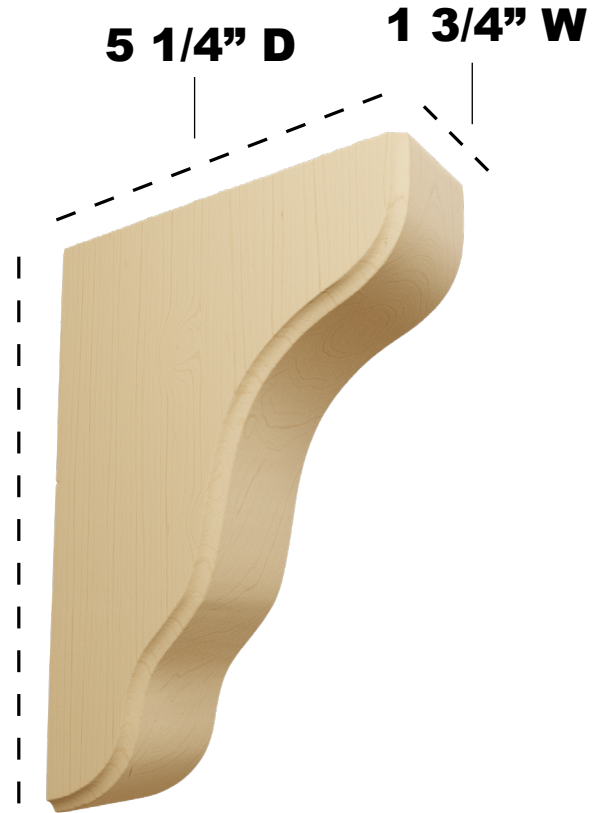

# 1 3/4" W X 5 1/4" D X 7 1/2" H PLYMOUTH BRACKET

ITEM NO.: BKTW02X05X08PL

FRONT VIEW

PROFILE VIEW

7 1/2" H

**AVAILABLE  
WOOD  
SPECIES:**

ALDER

CHERRY

MAPLE

RED OAK

RUBBERWOOD

**EKENA**  
MILLWORK

P: 866.607.0453 | F: 866.591.3143

2300 W. Main St. | Clarksville, TX 75426

sales@ekenamillwork.com | www.ekenamillwork.com