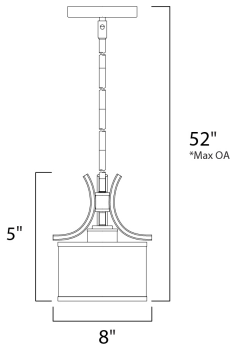

*max overall height of fixture

MEASUREMENTS

DIMENSION : 8" W x 10" H
 MAX OAH : 52" OAH
 HANGING WEIGHT : 2.78 lb

LAMPING

INPUT VOLTAGE : 120V
 BULB : 1 x 75W Incandescent E26 Medium , 75W Total
 BULB INCLUDED : (Not Included)
 DIMMABLE : Yes