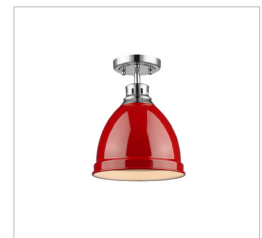

3602-FM CH-RD