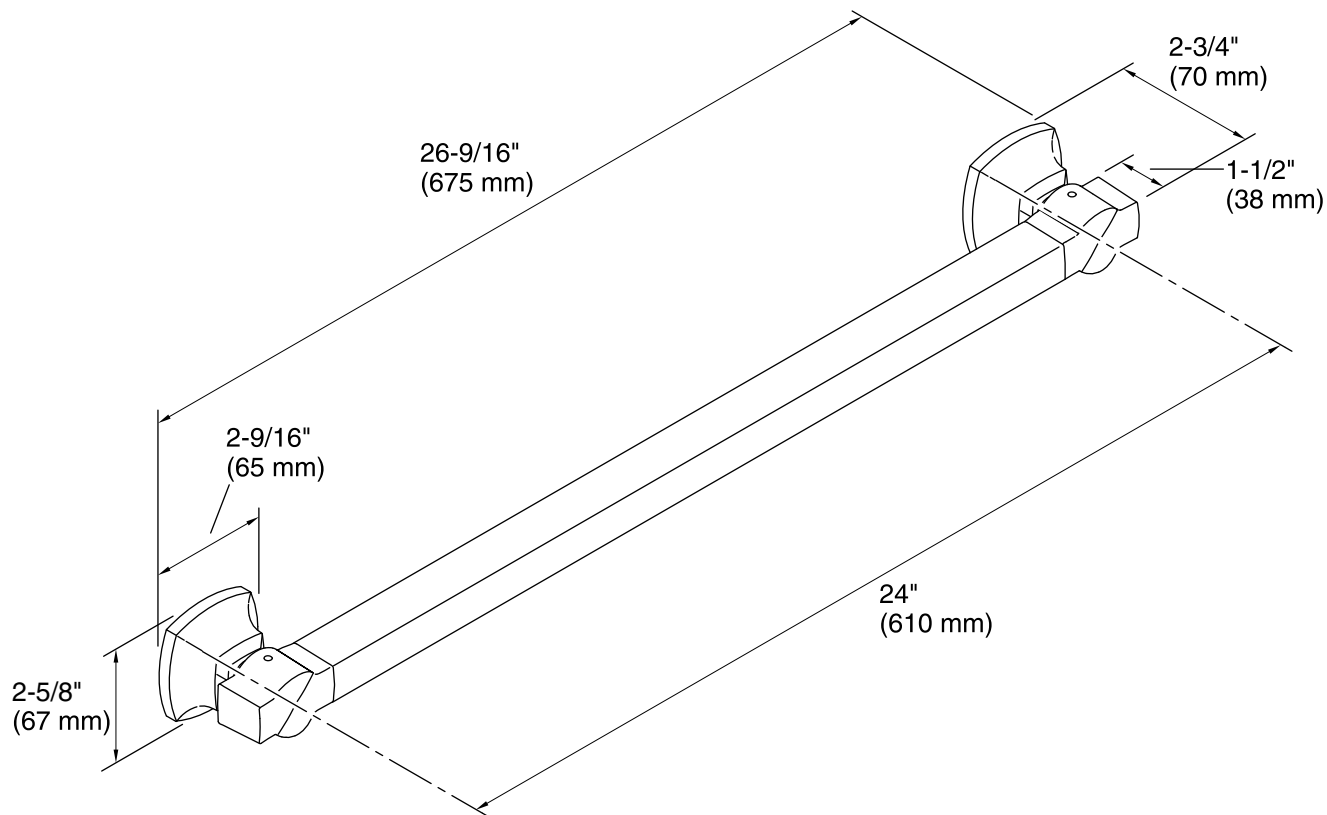

Technical Information

All product dimensions are nominal.

Notes

Measure your actual product for roughing-in details.

WARNING: Risk of personal injury. The wall plates on the grab bar must be mounted to a brace between the wall studs. This will ensure that the weight of the user is adequately supported.