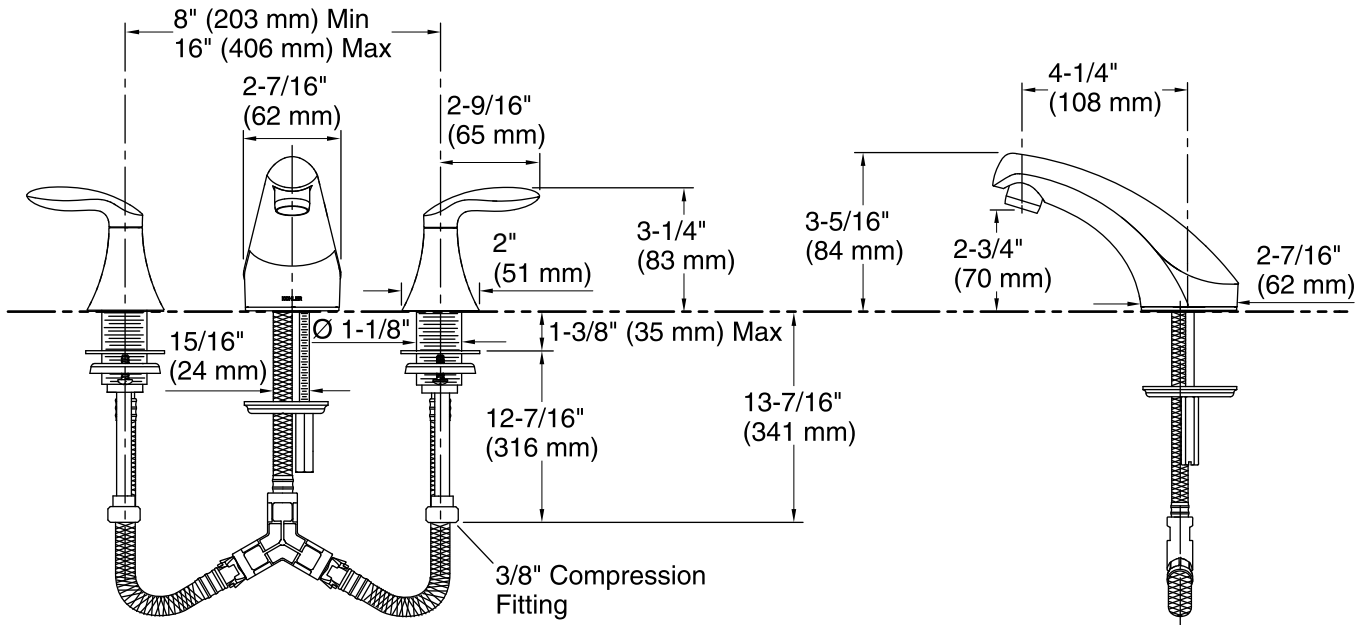

Technical Information

All product dimensions are nominal.

Faucet:

Flow rate: 1.2 gal/min (4.5 l/min)

Pressure: 60 psi (4.1 bar)

Valve body: Machined-brass

Spout:

Spout reach: 4-11/16" (119 mm)

Handle clearance: 2-9/16" (65 mm)

Notes

Install this product according to the installation guide.

ADA, OBC, CSA B651 compliant when installed to the specific requirements of these regulations.