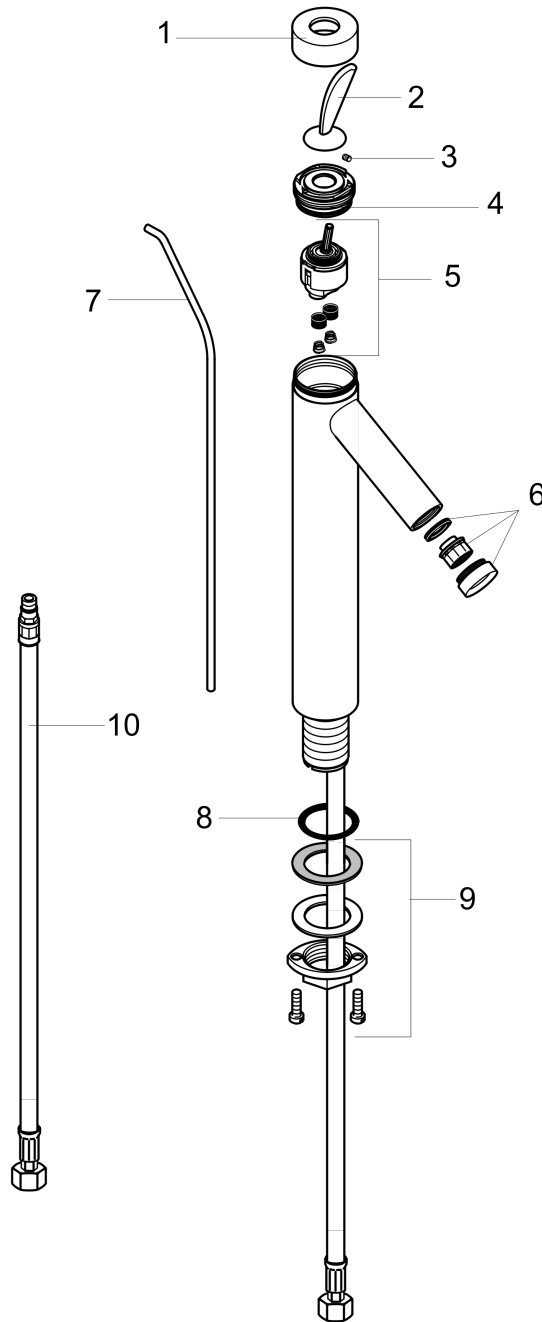

AXOR Starck Classic
Single-Hole Faucet 220 with Pop-Up Drain, 1.2 GPM
 Finishes : **brushed nickel** Part no. : **10020821**

Description

Features

- Aerated spray
- Flow: 1.2 GPM (4.5 L/Min)
- Joystick ceramic cartridge
- Includes pop-up drain

Item details

List Price \$ 1,857.00

Technology

Compliance

Product image

Scale drawing

AXOR Starck Classic
Single-Hole Faucet 220 with Pop-Up Drain, 1.2 GPM
 Finishes : **brushed nickel** Part no. : **10020821**

Exploded drawing

Year of production: >04/09

AXOR Starck Classic
Single-Hole Faucet 220 with Pop-Up Drain, 1.2 GPM
 Finishes : **brushed nickel** Part no. : **10020821**

Spare parts list

Year of production: >04/09

Pos.	Description	Part no.	Price	PU
1	flange	96427820	-	1
2	handle	10090820	-	1
3	hollow set screw M4x6	97767000	-	1
4	nut	97717000	-	1
5	cartridge, assy	96339000	-	1
6	aerator M24x1 (7 l/min)	94005820	-	1
7	pop up rod	94006820	-	1
8	O-ring 34x4	98155000	-	1
9	fixing set (Ø 32)	13961000	-	1
10	connection hose 35½" M8x0,75 3/8"	96316001	-	1
a	pop up waste	94159820	-	1