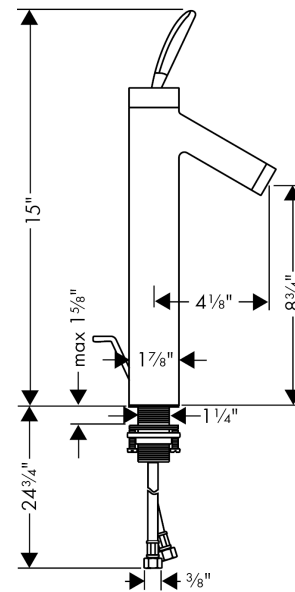

AXOR Starck Classic
Single-Hole Faucet 220 with Pop-Up Drain, 1.2 GPM
 Finishes : **brushed nickel** Part no. : **10020821**

Description

Features

- Aerated spray
- Flow: 1.2 GPM (4.5 L/Min)
- Joystick ceramic cartridge
- Includes pop-up drain

Item details

List Price \$ 1,857.00

Technology

Compliance

Product image

Scale drawing

AXOR Starck Classic
Single-Hole Faucet 220 with Pop-Up Drain, 1.2 GPM
 Finishes : **brushed nickel** Part no. : **10020821**

Exploded drawing

Year of production: >04/09

AXOR Starck Classic
Single-Hole Faucet 220 with Pop-Up Drain, 1.2 GPM
 Finishes : **brushed nickel** Part no. : **10020821**

Spare parts list

Year of production: >04/09

Pos.	Description	Part no.	Price	PU
1	flange	96427820	-	1
2	handle	10090820	-	1
3	hollow set screw M4x6	97767000	-	1
4	nut	97717000	-	1
5	cartridge, assy	96339000	-	1
6	aerator M24x1 (7 l/min)	94005820	-	1
7	pop up rod	94006820	-	1
8	O-ring 34x4	98155000	-	1
9	fixing set (Ø 32)	13961000	-	1
10	connection hose 35½" M8x0,75 3/8"	96316001	-	1
a	pop up waste	94159820	-	1