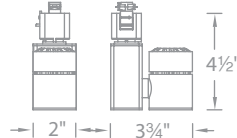

14W EXTERMINATOR II – model: 1014

LEDme® H/L/J Track Luminaire

WAC LIGHTING

Responsible Lighting®