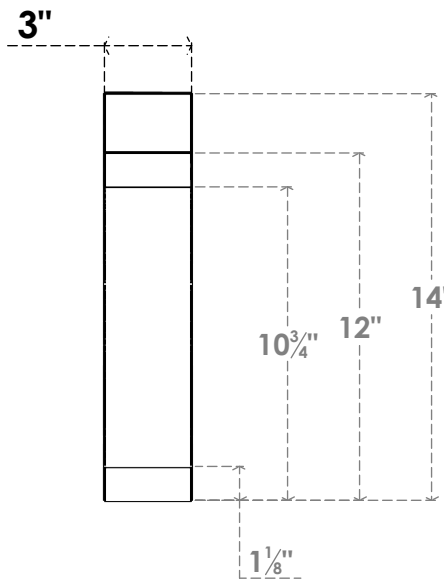

# ITEM NUMBER: BRCURO030X10000X14000LECRCP

3"W X 10"D X 14"H LEGACY ROUGH CEDAR WOODGRAIN OPEN  
TIMBERTHANE BRACE, PRIMED TAN

**SIDE PROFILE**

**FRONT PROFILE**

**ISOMETRIC**

EKENA MILLWORK  
2300 WEST MAIN ST.  
CLARKSVILLE, TX 75426  
TOLL FREE: 866-607-0453  
WWW.EKENAMILLWORK.COM

#### NOTES

1. INSTALLATION TO BE COMPLETED IN ACCORDANCE WITH MANUFACTURER'S SPECIFICATIONS.
2. DRAWING MAY NOT BE TO SCALE
3. THIS DRAWING IS INTENDED FOR DESIGN AND PLANNING PURPOSES ONLY.
4. ALL INFORMATION CONTAINED HEREIN WAS CURRENT AT THE TIME OF DEVELOPMENT BUT MUST BE REVIEWED AND APPROVED BY THE PRODUCT MANUFACTURER TO BE CONSIDERED ACCURATE.
5. TIMBERTHANE ARCHITECTURAL PRODUCTS ARE MADE FROM HIGH DENSITY URETHANE AND COME FACTORY PRIMED