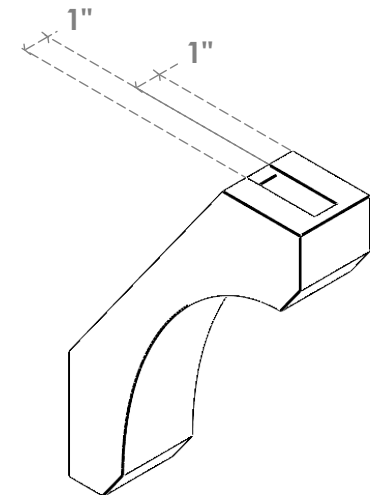

# ITEM NUMBER: BRCURO030X10000X14000LECRCP

3"W X 10"D X 14"H LEGACY ROUGH CEDAR WOODGRAIN OPEN  
TIMBERTHANE BRACE, PRIMED TAN

**SIDE PROFILE**

**FRONT PROFILE**

**ISOMETRIC**

EKENA MILLWORK  
2300 WEST MAIN ST.  
CLARKSVILLE, TX 75426  
TOLL FREE: 866-607-0453  
WWW.EKENAMILLWORK.COM

#### NOTES

1. INSTALLATION TO BE COMPLETED IN ACCORDANCE WITH MANUFACTURER'S SPECIFICATIONS.
2. DRAWING MAY NOT BE TO SCALE
3. THIS DRAWING IS INTENDED FOR DESIGN AND PLANNING PURPOSES ONLY.
4. ALL INFORMATION CONTAINED HEREIN WAS CURRENT AT THE TIME OF DEVELOPMENT BUT MUST BE REVIEWED AND APPROVED BY THE PRODUCT MANUFACTURER TO BE CONSIDERED ACCURATE.
5. TIMBERTHANE ARCHITECTURAL PRODUCTS ARE MADE FROM HIGH DENSITY URETHANE AND COME FACTORY PRIMED