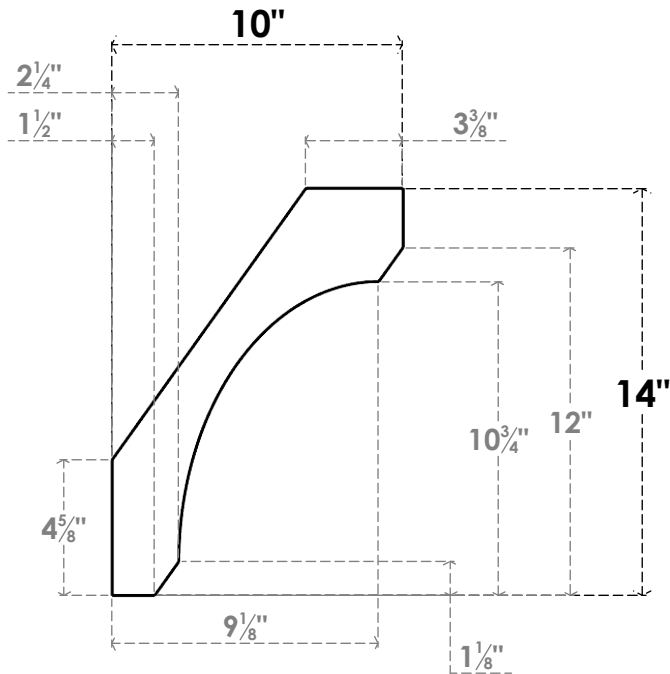

# ITEM NUMBER: BRCURO030X10000X14000LECRCP

3"W X 10"D X 14"H LEGACY ROUGH CEDAR WOODGRAIN OPEN  
TIMBERTHANE BRACE, PRIMED TAN

**SIDE PROFILE**

**FRONT PROFILE**

**ISOMETRIC**

EKENA MILLWORK  
2300 WEST MAIN ST.  
CLARKSVILLE, TX 75426  
TOLL FREE: 866-607-0453  
WWW.EKENAMILLWORK.COM

#### NOTES

1. INSTALLATION TO BE COMPLETED IN ACCORDANCE WITH MANUFACTURER'S SPECIFICATIONS.
2. DRAWING MAY NOT BE TO SCALE
3. THIS DRAWING IS INTENDED FOR DESIGN AND PLANNING PURPOSES ONLY.
4. ALL INFORMATION CONTAINED HEREIN WAS CURRENT AT THE TIME OF DEVELOPMENT BUT MUST BE REVIEWED AND APPROVED BY THE PRODUCT MANUFACTURER TO BE CONSIDERED ACCURATE.
5. TIMBERTHANE ARCHITECTURAL PRODUCTS ARE MADE FROM HIGH DENSITY URETHANE AND COME FACTORY PRIMED