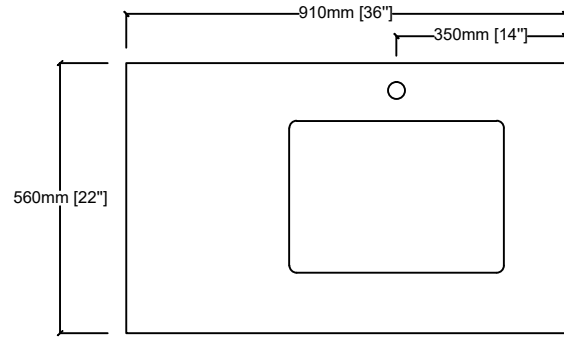

JACQUES 36" R

Length: 36"
Width: 22"
Height: 34"

MIRROR

TOP

FRONT VIEW

BACK VIEW

SIDE VIEW

LJ342236