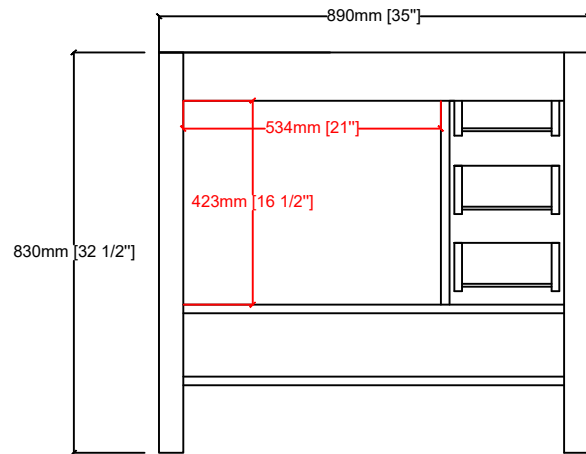

JACQUES 36" R

Length: 36"
Width: 22"
Height: 34"

MIRROR

TOP

FRONT VIEW

BACK VIEW

SIDE VIEW

LJ342236