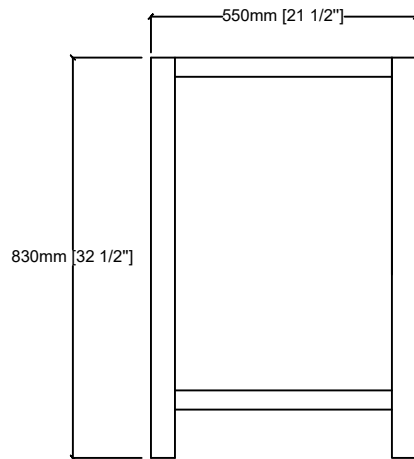

JACQUES 36" R

Length: 36"
Width: 22"
Height: 34"

MIRROR

TOP

FRONT VIEW

BACK VIEW

SIDE VIEW

LJ342236