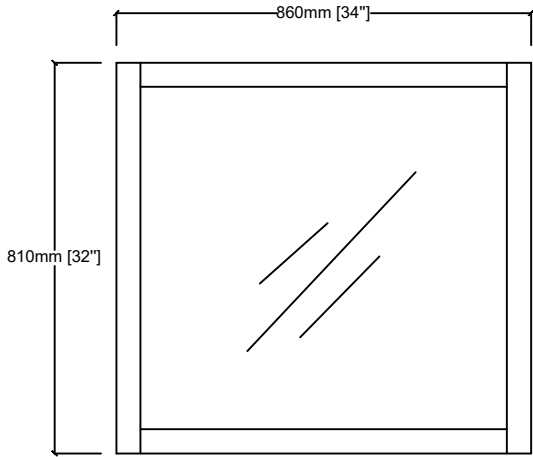

JACQUES 36" R

Length: 36"
Width: 22"
Height: 34"

MIRROR

TOP

FRONT VIEW

BACK VIEW

SIDE VIEW

LJ342236