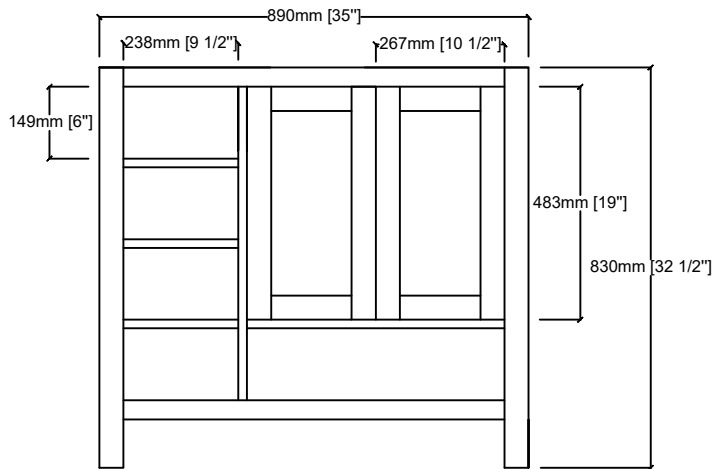

JACQUES 36" R

Length: 36"
Width: 22"
Height: 34"

MIRROR

TOP

FRONT VIEW

BACK VIEW

SIDE VIEW

LJ342236