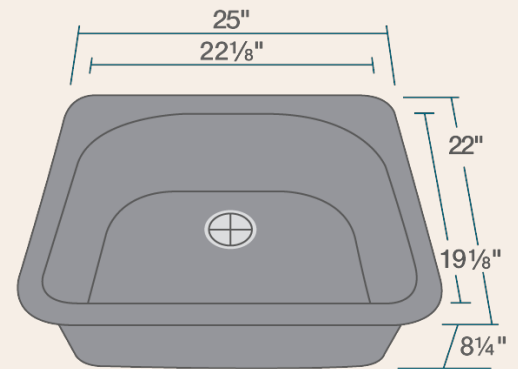

T824-SILVER D-Bowl Topmount Sink

25" x 22" x 8 1/4"
 Topmount Installation
 Made with 80% Quartz, 20% Acrylic
 All-Natural Materials - Eco-Friendly and Recyclable
 Offset Drain
 Heat Resistant to 550 Degrees
 Stain Resistant
 Scratch Resistant
 Multiple Colors Available
 Installation Hardware Included
 Limited Lifetime Warranty
 Acrylic Provides Sound Dampening - No Pads Needed

Accessories

*Accessories not included

Available Colors

Features

Topmount Installation	27" Minimum Cabinet Size	80% Quartz 20% Acrylic	Heat Resistant	Stain Resistant	Scratch Resistant
Multiple Colors Available	Hardware Included	Limited Lifetime Warranty	One Bowl		